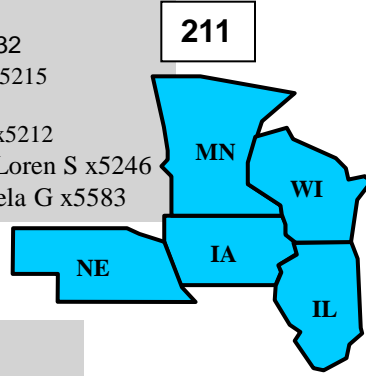

Sales and Account Services

600 Canada – Steve Heidmann
Magnet & Brand:
Acct Mgr: Kelly Basler x5261
Acct Spec: (MAG) Cindy P x5122
Acct Spec: (INV/TBF) Loren S x5246
Acct Spec: (BMK) Angela G x5583

Dir of National Sales: **Jessica Hiner**
Magnet:
Acct Mgr: Shantelle O x5232
Acct Spec: Sarah Fagin x5215
Brand:
Acct Mgr: Cheryl Yenzer x5212
Acct Spec: (INV/TBF) Loren S x5246
Acct Spec: (BMK) Angela G x5583

Regional Manager – **Walt McClelland**
Magnet:
Acct Mgr: Michelle L x5241
Acct Spec: Bobbie Huff x5214
Brand:
Acct Mgr: Nicole Schouten x5201
Acct Spec: (INV/TBF) Leah N x5226
Acct Spec: (BMK) Dawn Eime x5593