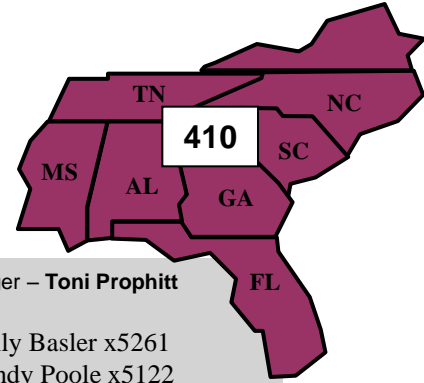

500 – Larry Asay
Magnet:
Acct Mgr: Krystle Walbrecht x5221
Acct Spec: Krista Goodman x5254
Brand:
Acct Mgr: Cheryl Yenzer x5212
Acct Spec: (INV/TBF) Loren Smith x5246
Acct Spec: (BMK) Angela Garcilasox5583

Regional Manager – **Dave Glaser**
Magnet:
Acct Mgr: Crystal Hamann x5247
Acct Spec: Kathy Ogle x5601
Brand:
Acct Mgr: Nicole Schouten x5201
Acct Spec: (INV/TBF) Leah N x5226
Acct Spec: (BMK) Dawn Eime x5593

Regional Manager – **Ross Seaman**
Magnet:
Acct Mgr: Michelle L x5241
Acct Spec: Liz Basler x5561
Brand:
Acct Mgr: Nicole S x5201
Acct Spec: (INV/TBF) Leah N x5226
Acct Spec: (BMK) Dawn Eime x5593