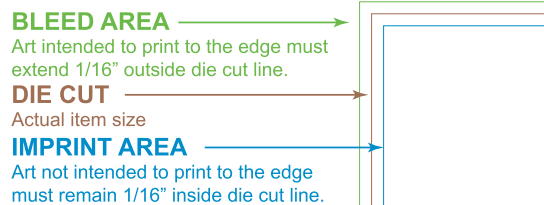

2.5" Circle Perm Standard Label  
Imprint Area: 2.375" Diameter  
Imprint Color: Full Color  
(Blue PMS #2757 & Yellow/Gold PMS #130)

BORDER INDICATES AVAILABLE IMPRINT AREA. DOES NOT PRINT.

FOR REPRESENTATION PURPOSES ONLY. ACTUAL SIZE & LOCATION MAY VARY SLIGHTLY.