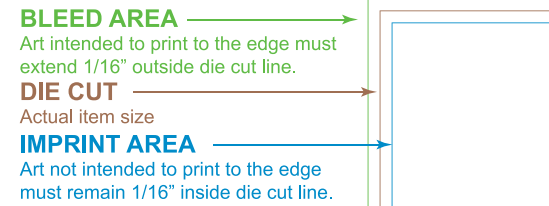

# PLEASE REVIEW SPELLING AND DESIGN ELEMENTS BEFORE APPROVING.

500	#803365
500	Color:  Silver Foil

## IMPRINT COLOR

-  **LIGHT BLUE**
-  **WHITE**

## MAX IMPRINT AREA

Artwork Size: 1.89"W X 1.24"H

 **PROOF MAY NOT REFLECT EXACT SILVER FOIL COLOR.**

 **ARTWORK WAS RECREATED TO VECTOR FOR PRINTING PURPOSES**

 **THIS ARTWORK IS VERY DETAILED AND WILL CLOSE IN SOME AREAS DUE TO SIZE AND COMPLEXITY.**