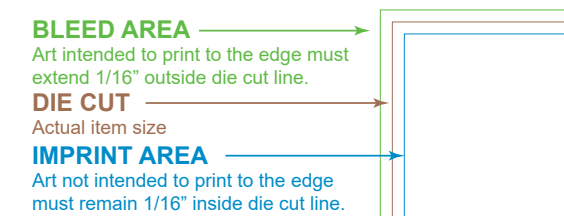

PLEASE REVIEW SPELLING AND DESIGN ELEMENTS BEFORE APPROVING.

MAX IMPRINT AREA

Artwork Size 4.87"W X 0.27"H

● BLACK

500 | Color:  Green Fluorescent