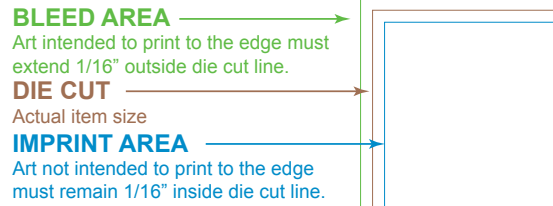

Item Number: L615

Item Size: 5" X 3"

Imprint Area: 4.875" x 2.875"

ART SPECIFICATIONS - DO NOT PRINT	
ITEM NUMBER	L615 3x5 Rect Label
ITEM COLOR(S)	White
INK COLOR(S)	Teal
IMPRINT SIZE & LOCATION	Per Template
SPECIAL NOTES	
