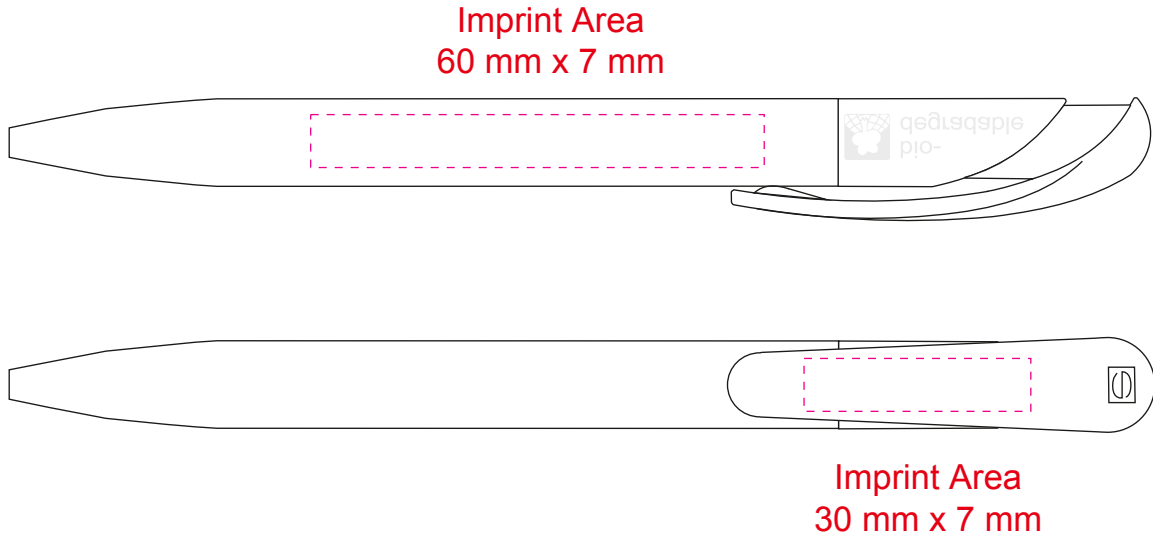

## Nature Plus

Pad Print - Enter PMS Color Here

Dotted line shows imprint area and will not print.

VIRTUAL PROOF ONLY. Actual product and imprint may vary in color.

Because of the different colors and textures of substrates that are printed, we DO NOT guarantee exact PMS and/or color matches.