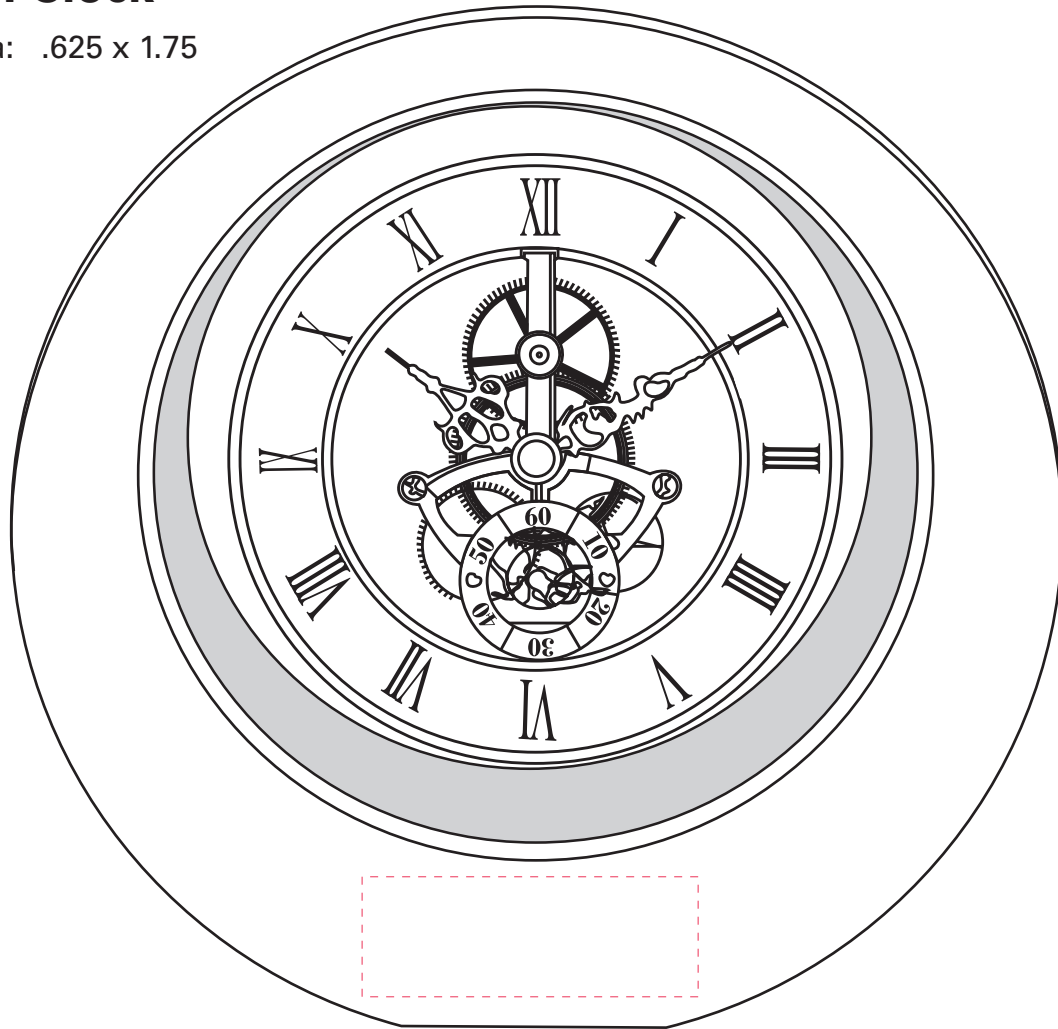

## Genesis Skeleton Clock

Imprint Area: .625 x 1.75

Dotted line shows imprint area and will not print.

This art proof shows the approximate size, color and placement of the art imprint relative to the size of the item.