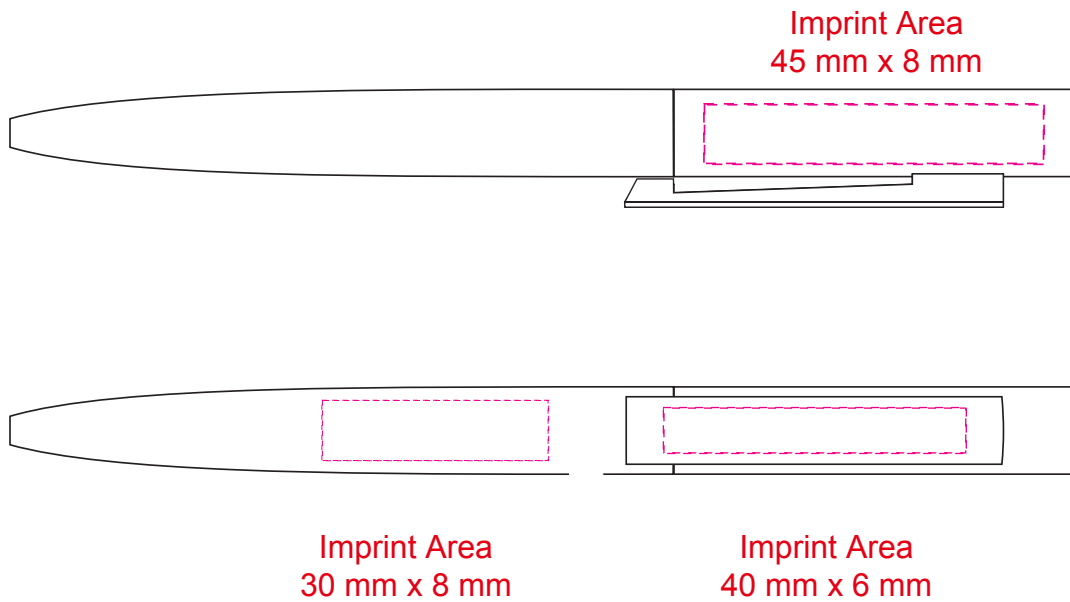

3285

Headliner Softtouch

Pad Print - Enter PMS Color Here

Dotted line shows imprint area and will not print.

VIRTUAL PROOF ONLY. Actual product and imprint may vary in color.

Because of the different colors and textures of substrates that are printed, we DO NOT guarantee exact PMS and/or color matches.