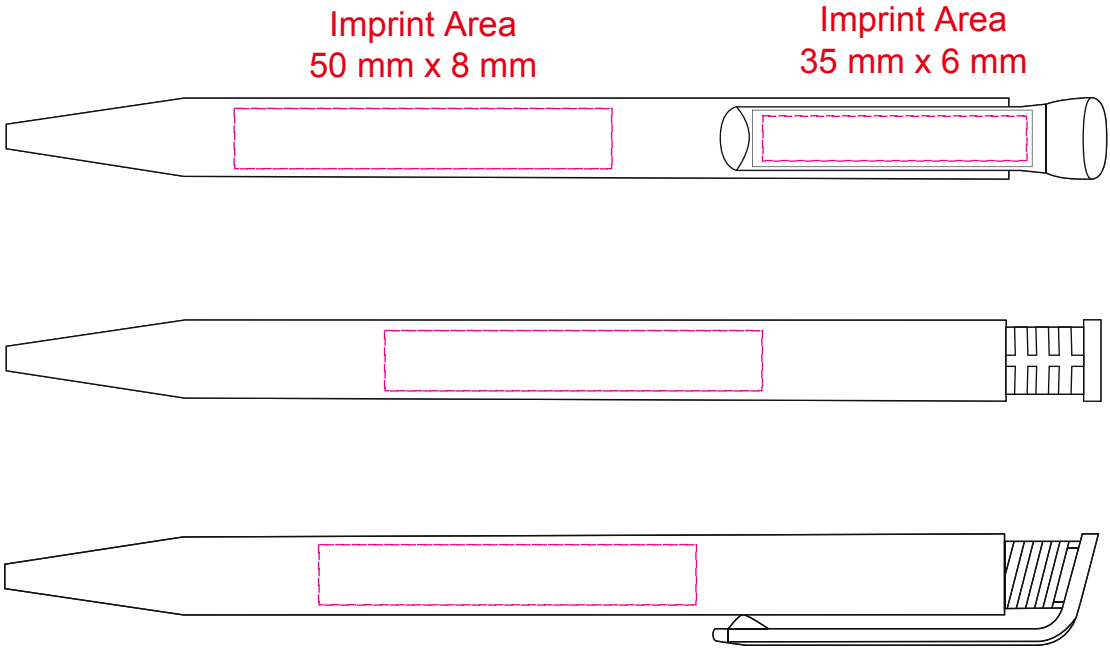

3300

Super Hit Bio

Pad Print - Enter PMS Color Here

Dotted line shows imprint area and will not print.

VIRTUAL PROOF ONLY. Actual product and imprint may vary in color.

Because of the different colors and textures of substrates that are printed, we DO NOT guarantee exact PMS and/or color matches.