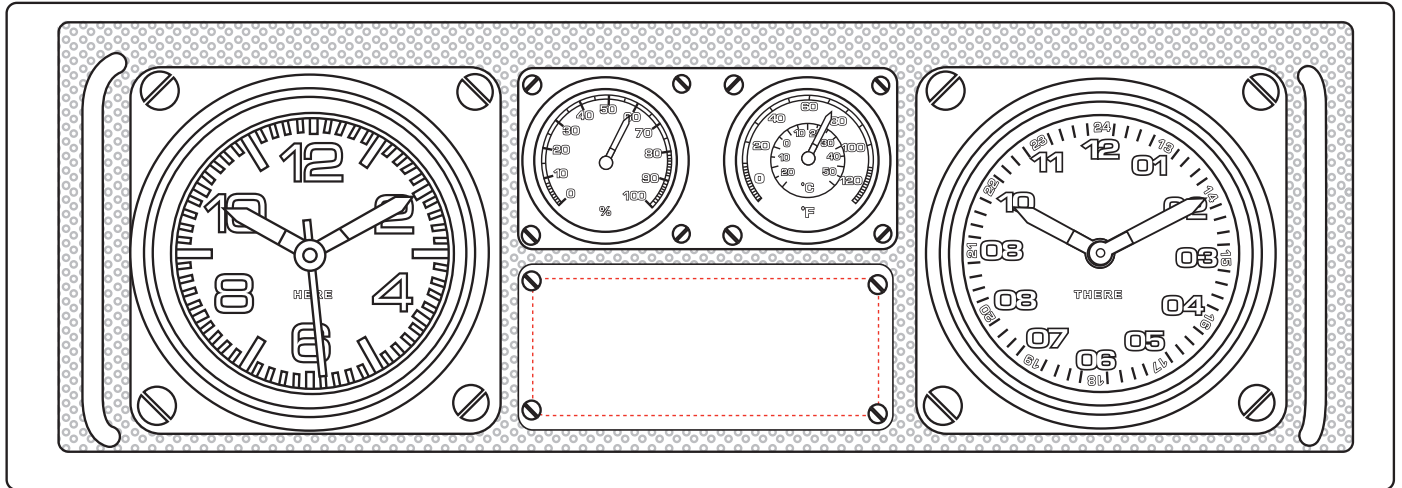

7005 Aviator Dual Time Zone Clock/Caddy

Imprint area: 1.1875 x 3

60% size

Dotted line shows imprint area and will not print.