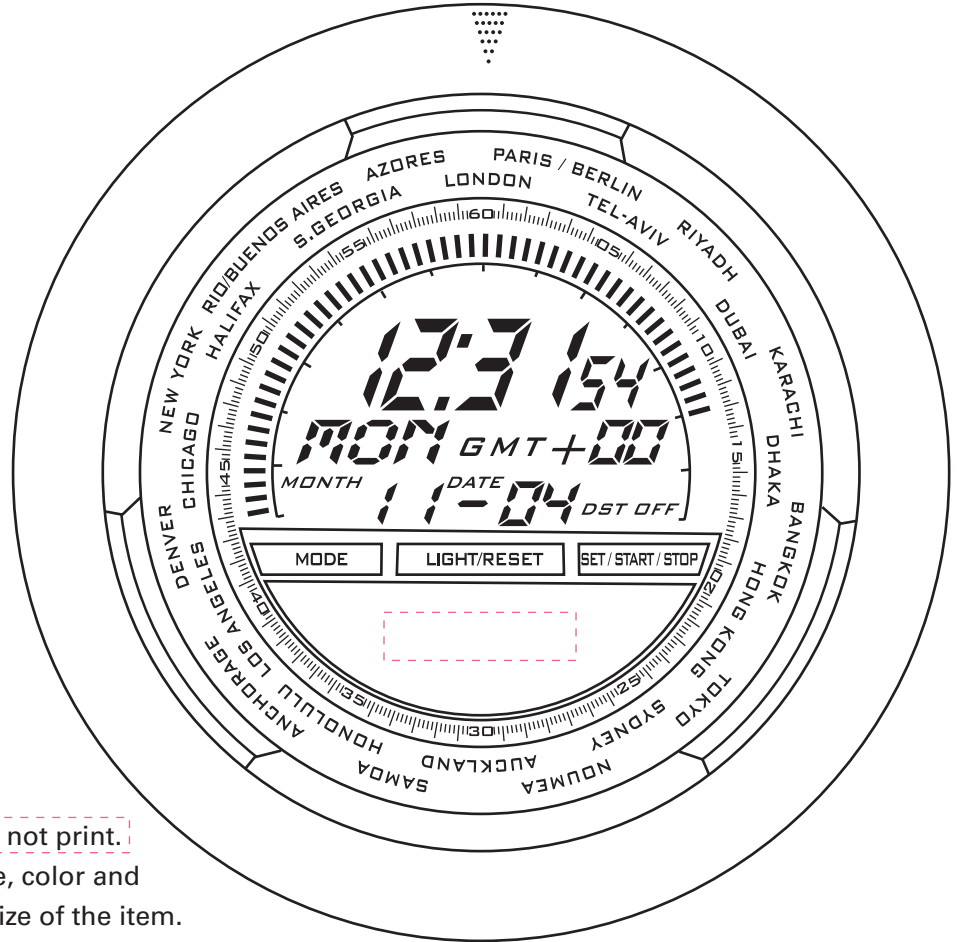

7007BK

Grand Prix World Time Clock

Imprint Area: .25 x 1

Dotted line shows imprint area and will not print.

This art proof shows the approximate size, color and placement of the art imprint relative to the size of the item.