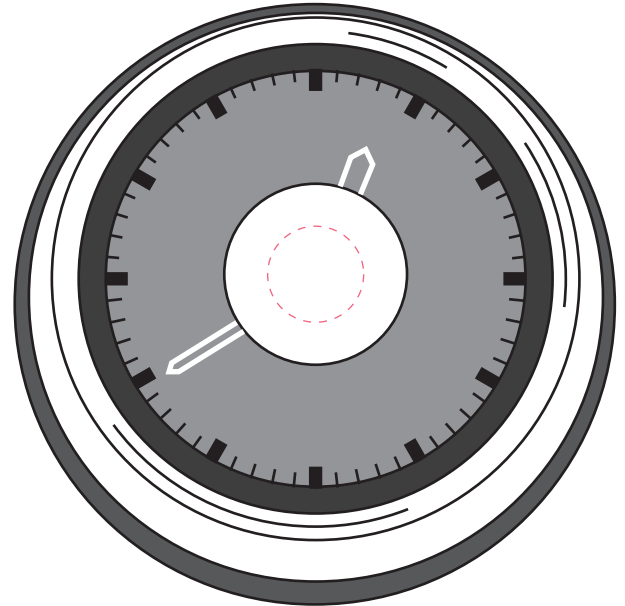

7008

Speedometer World Time Clock

Imprint Area: .25 x 1

** secondary imprint area .5 dia

Dotted line shows imprint area and will not print.

This art proof shows the approximate size, color and placement of the art imprint relative to the size of the item.