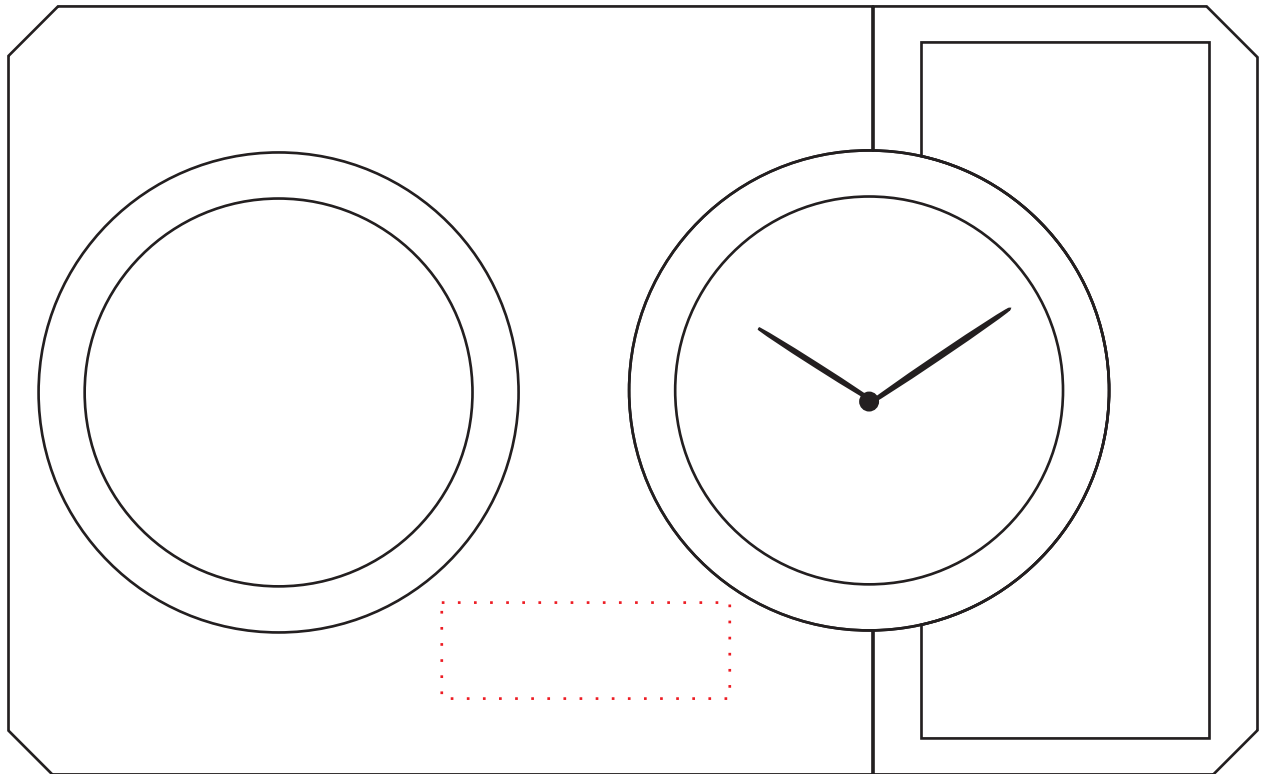

WORK ORDER # XXXXXXXXXX Date: X

8139 Pivot Clock

Imprint area: 1.5W x .5H

Quantity: X

Dotted line shows imprint area and will not print.

This art proof shows the approximate size, color and placement of your imprint relative to the size of the item.