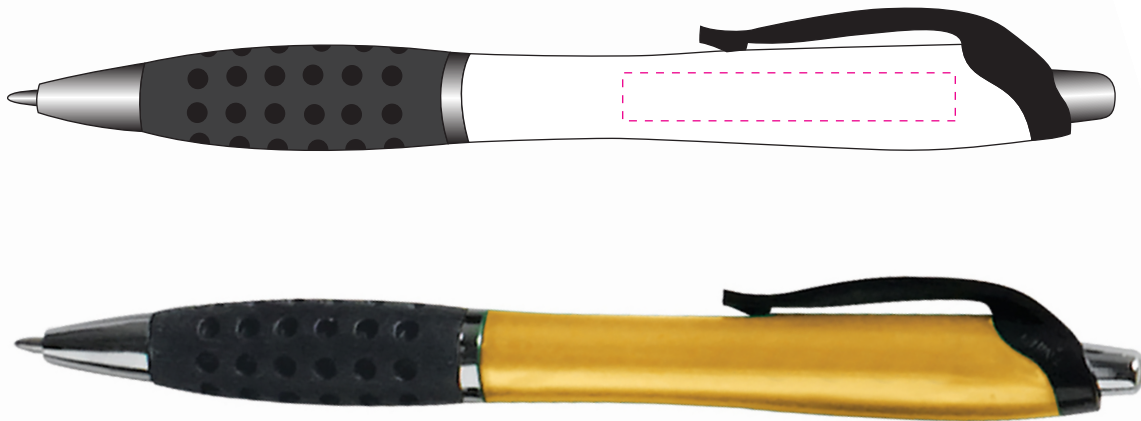

# 9020 Waffle Grip Pen

Pen Size: 5.768 in

Clip Imprint Area  
44 mm x 6.35 mm

Dotted line shows imprint area and will not print.

VIRTUAL PROOF ONLY. Actual product and imprint may vary in color.

Because of the different colors and textures of substrates that are printed, we DO NOT guarantee exact PMS and/or color matches.