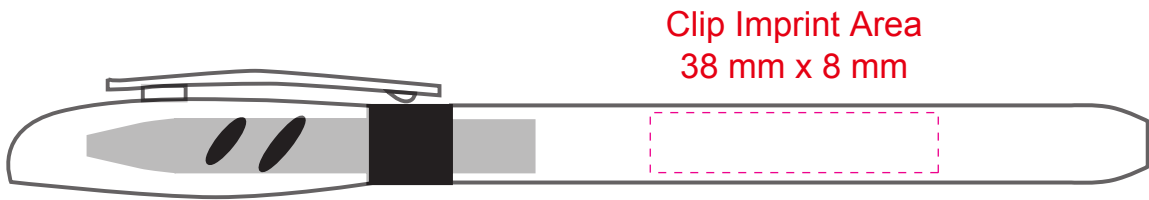

915 Chicco Pen

Pen Size: 5.9554 in

Clip Imprint Area
38 mm x 8 mm

Pad Print - Enter PMS Color Here

Dotted line shows imprint area and will not print.

VIRTUAL PROOF ONLY. Actual product and imprint may vary in color.