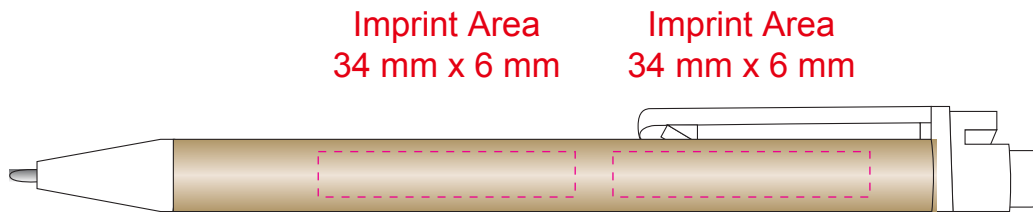

9183

Pen Size: 5.3671 in

Pad Print - Enter PMS Color Here

Dotted line shows imprint area and will not print.

VIRTUAL PROOF ONLY. Actual product and imprint may vary in color.

Because of the different colors and textures of substrates that are printed, we DO NOT guarantee exact PMS and/or color matches.