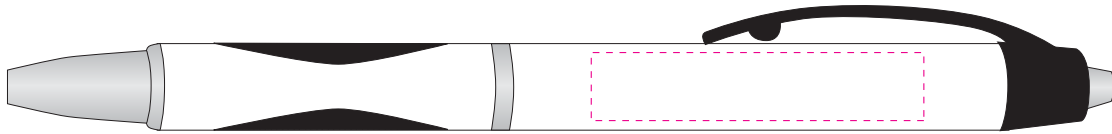

# 9195 Deco Grip Pen

Pen Size: 5.9554 in

Clip Imprint Area  
44 mm x 9 mm

Pad Print - Enter PMS Color Here

Dotted line shows imprint area and will not print.

VIRTUAL PROOF ONLY. Actual product and imprint may vary in color.