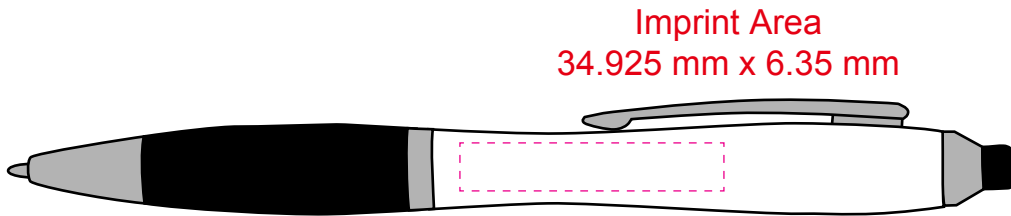

9250

Pen Size: 5.2487 in

LASER ENGRAVE ONLY

LASER ENGRAVE WHITE LIGHT SHOWS THROUGH
RED ITEM PINK LIGHT SHOWS THROUGH

Dotted line shows imprint area and will not print.

VIRTUAL PROOF ONLY. Actual product and imprint may vary in color.