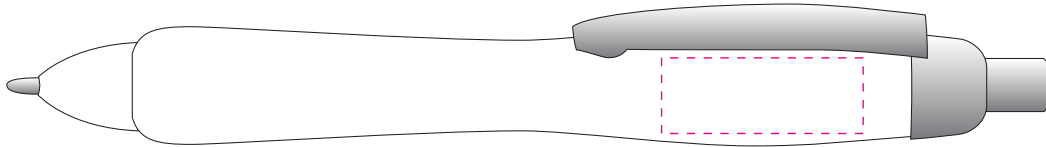

9454

Tripple Click Night Writer Pen

Pen Size: 5.9554 in

Clip Imprint Area
26 mm x 10 mm

Pad Print - Enter PMS Color Here

Dotted line shows imprint area and will not print.

VIRTUAL PROOF ONLY. Actual product and imprint may vary in color.