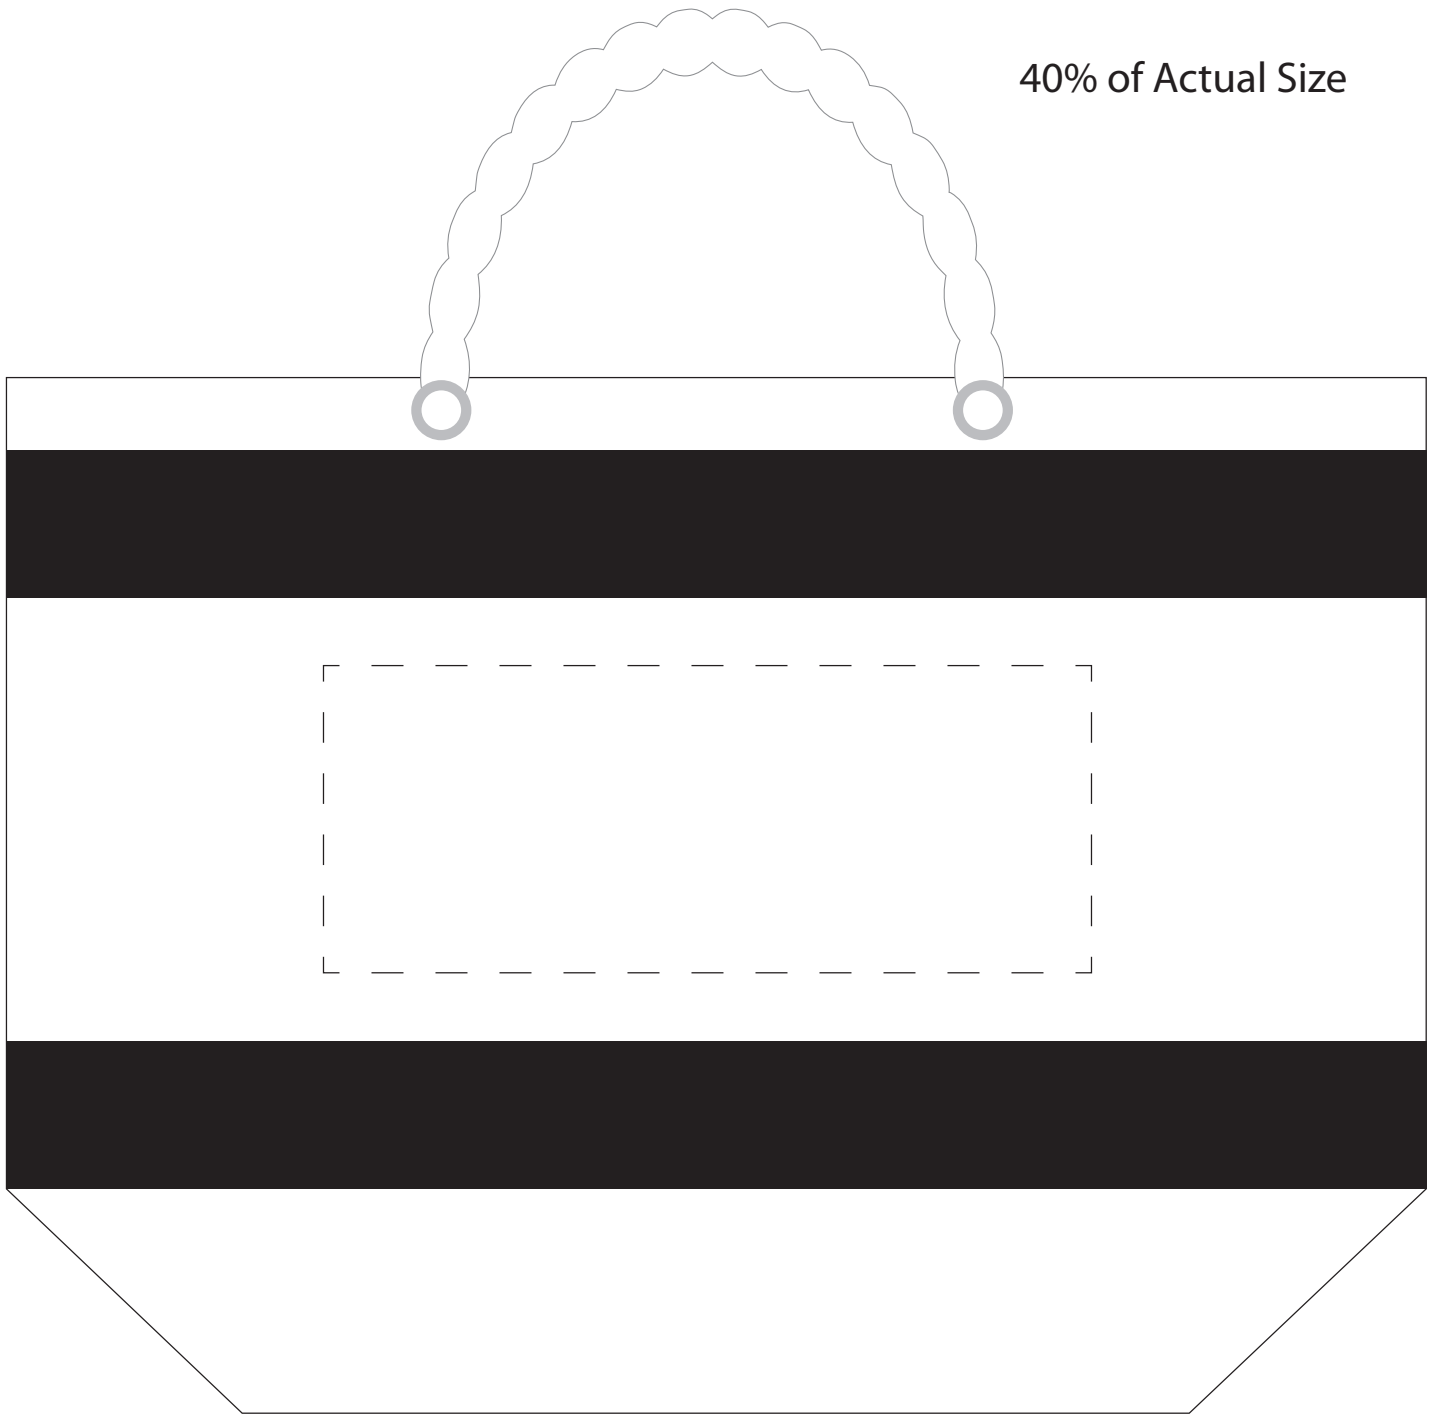

B413 Striped Tote

Imprint Area (silkscreen): 10"w x 4"h

40% of Actual Size

B413 Striped Tote

Imprint Area (4CP): 8"w x 4"h

40% of Actual Size