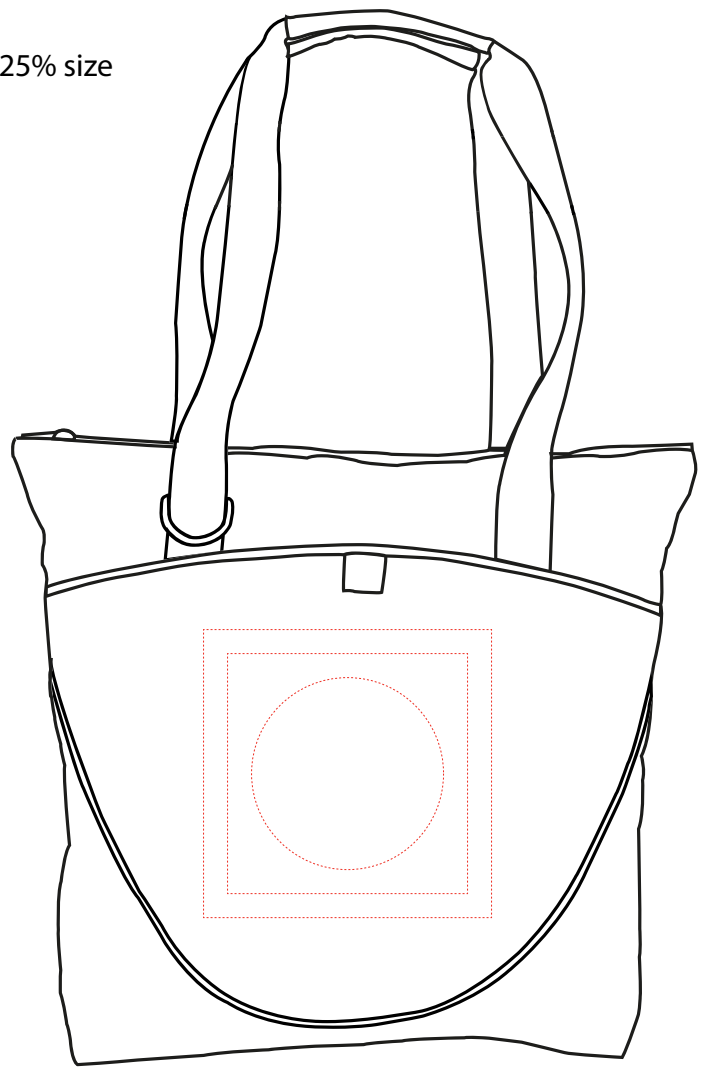

B748

The Uptown Tote

Imprint area: 6"H x 6"W

4CP: 5"H x 5"W

Embroidered: 4" Diameter

25% size

100% size