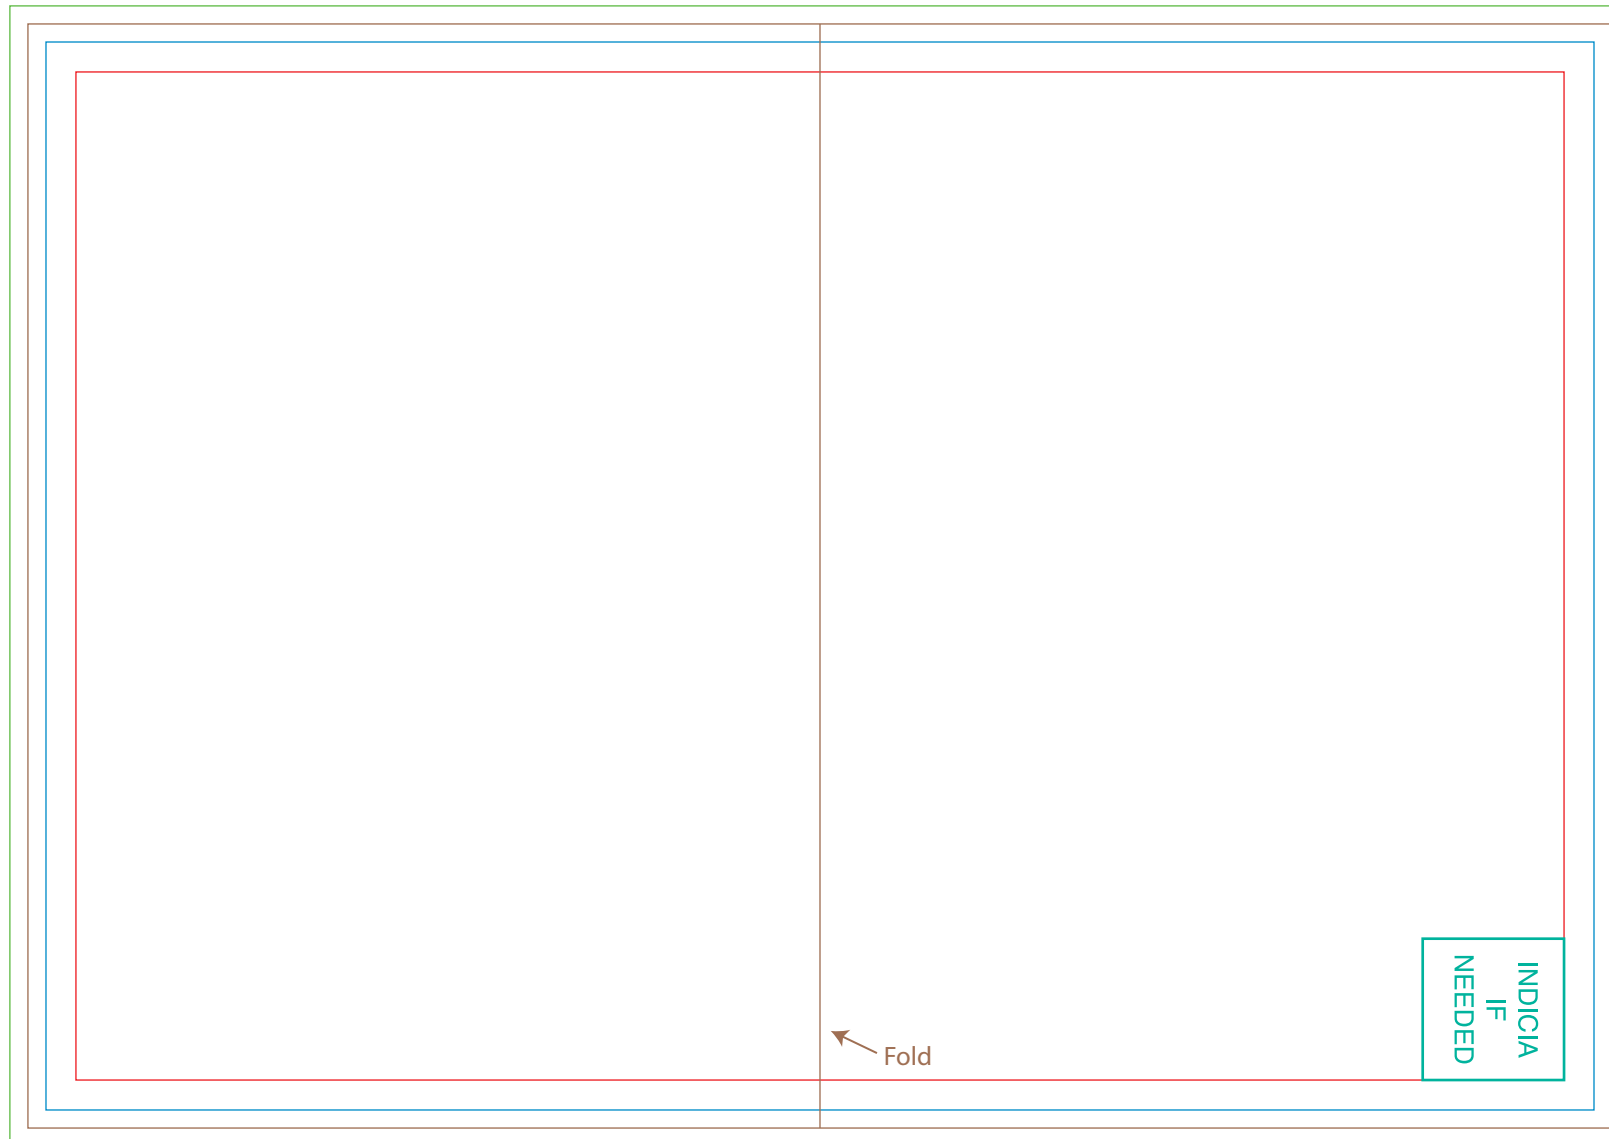

Item Number: BF05

Item Size: 8.25" x 5.75" (Open)
4.125" x 5.75" (Folded)

Imprint Area: 8.062" x 5.562" (Open)

Item Number: BF05

Item Size: 8.25" x 5.75" (Open)
4.125" x 5.75" (Folded)

Imprint Area: 8.062" x 5.562" (Open)

MAILING LABEL
Must be at least 4" x 1.5" area
and at least .625" from bottom