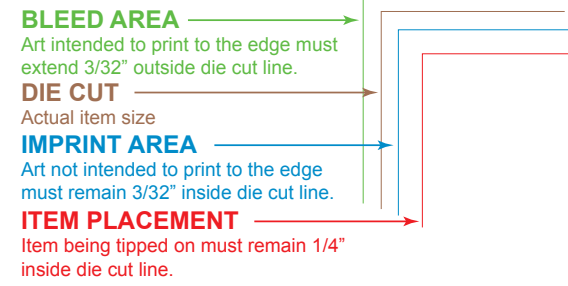

Item Number: BF05

Item Size: 8.25" x 5.75" (Open)
4.125" x 5.75" (Folded)

Imprint Area: 8.062" x 5.562" (Open)

Item Number: BF05

Item Size: 8.25" x 5.75" (Open)
4.125" x 5.75" (Folded)

Imprint Area: 8.062" x 5.562" (Open)

MAILING LABEL
Must be at least 4" x 1.5" area
and at least .625" from bottom