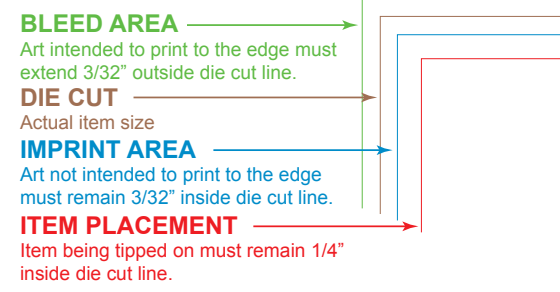

Item Number: BF05

Item Size: 8.25" x 5.75" (Open)
4.125" x 5.75" (Folded)

Imprint Area: 8.062" x 5.562" (Open)

Item Number: BF05

Item Size: 8.25" x 5.75" (Open)
4.125" x 5.75" (Folded)

Imprint Area: 8.062" x 5.562" (Open)

MAILING LABEL
Must be at least 4" x 1.5" area
and at least .625" from bottom