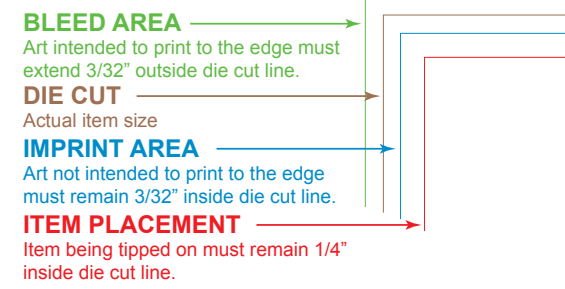

Item Number: BFHH

Item Size: 5.75" x 8.25" (Open)
5.75" x 4.125" (Folded)

Imprint Area: 5.562" x 8.062" (Open)

This item can include stock graphics.

Item Number: BFHH

**Item Size: 5.75" x 8.25" (Open)
5.75" x 4.125" (Folded)**

Imprint Area: 5.562" x 8.062" (Open)

This item can include stock graphics.