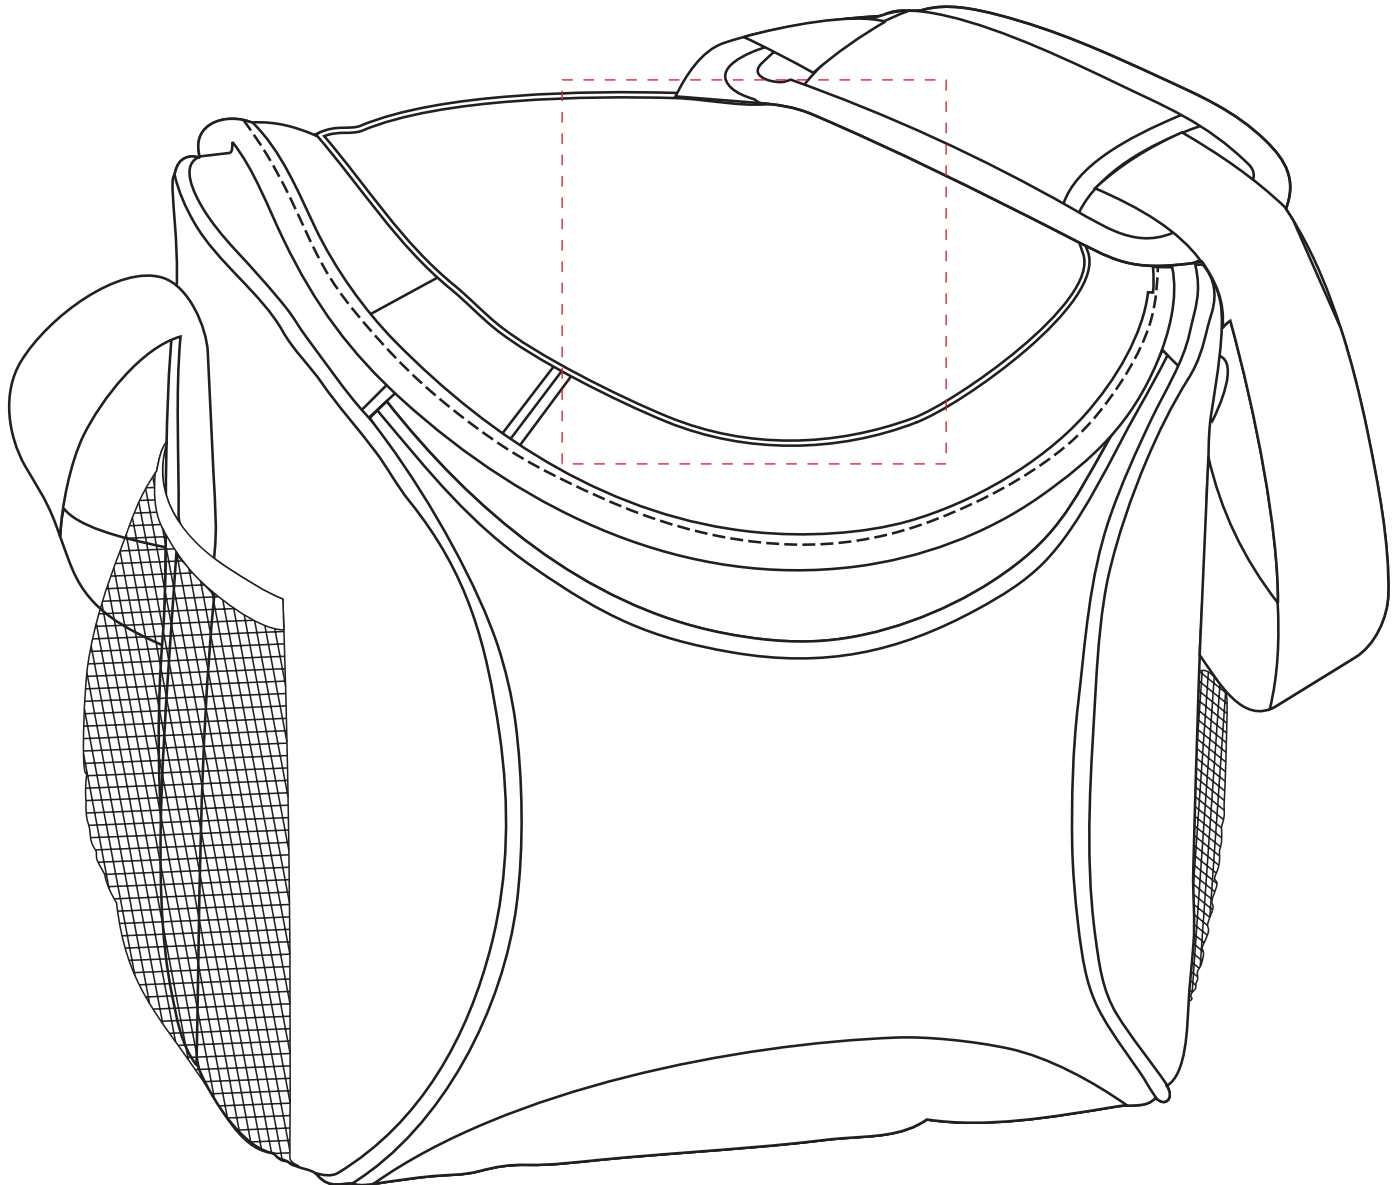

BG134

Ice River 9-Can Cooler

Imprint area: 4" h x 4" w

This is shown at 50% of actual size, art will print on the top lid of the bag.

Dotted line shows imprint area and will not print.