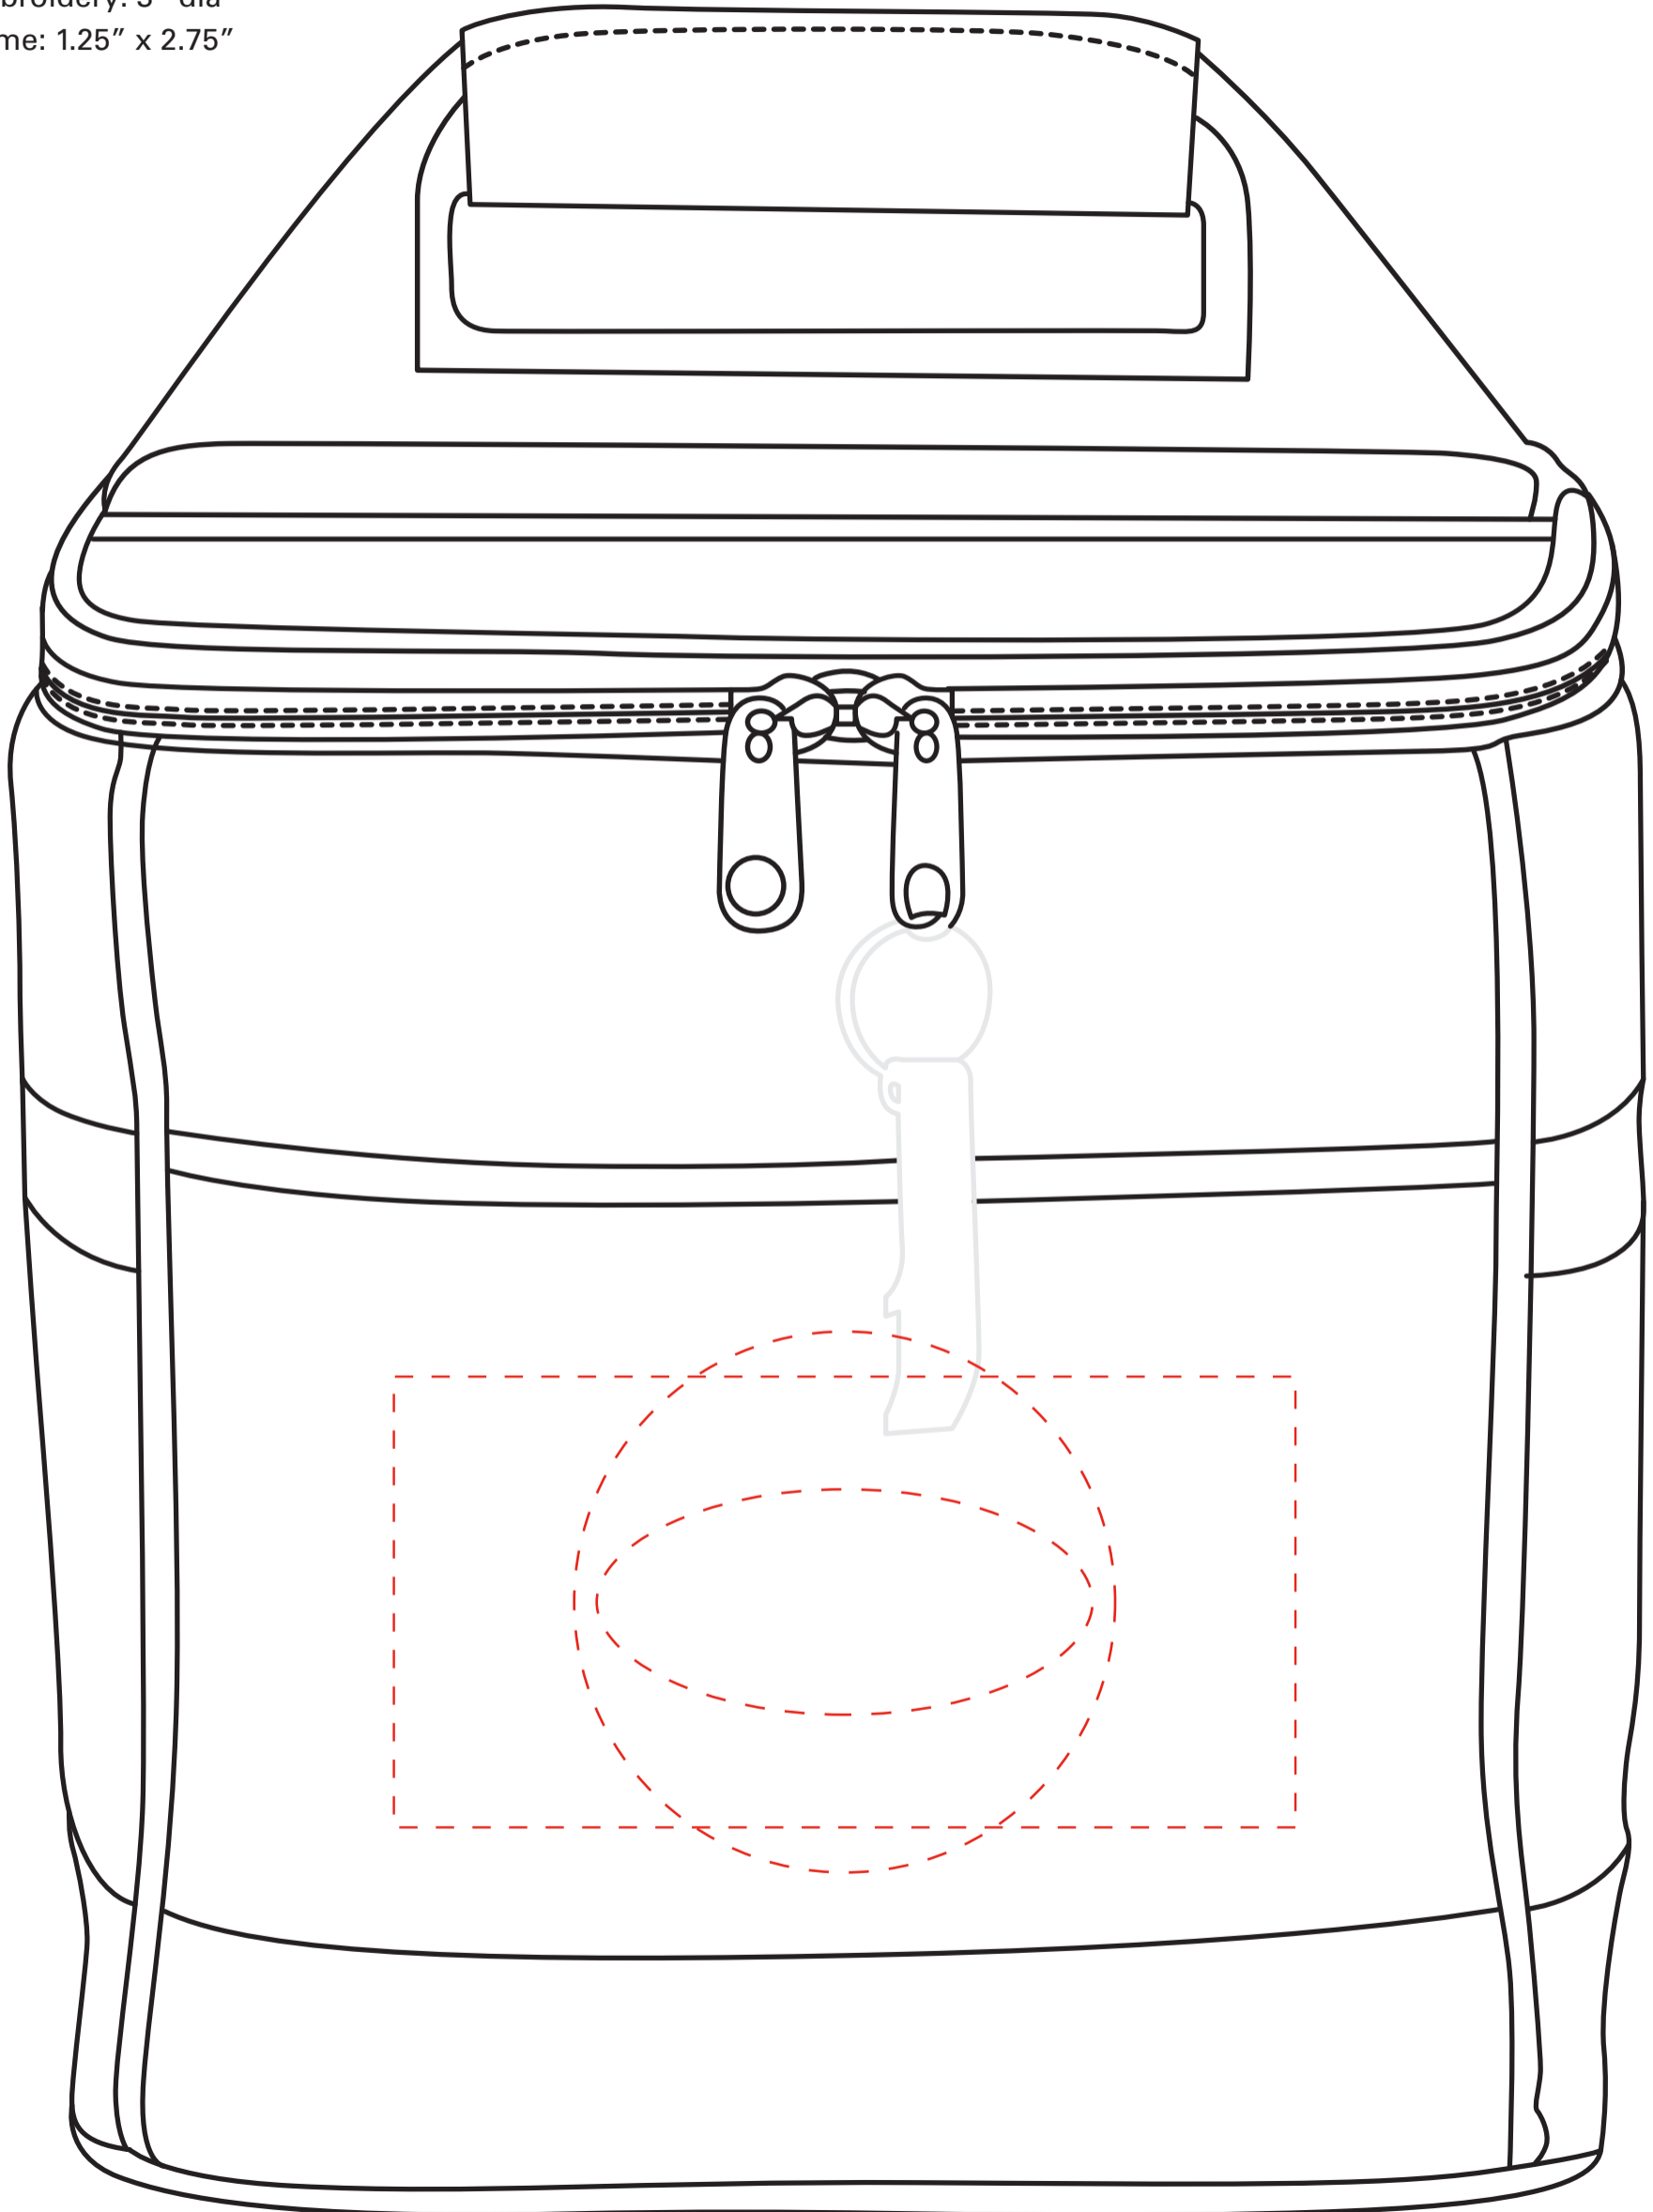

BG143

Micro Brew Six Cooler

Imprinted: 2.5" H x 5" W

Embroidery: 3" dia

Dome: 1.25" x 2.75"

Dotted line shows imprint area and will not print.