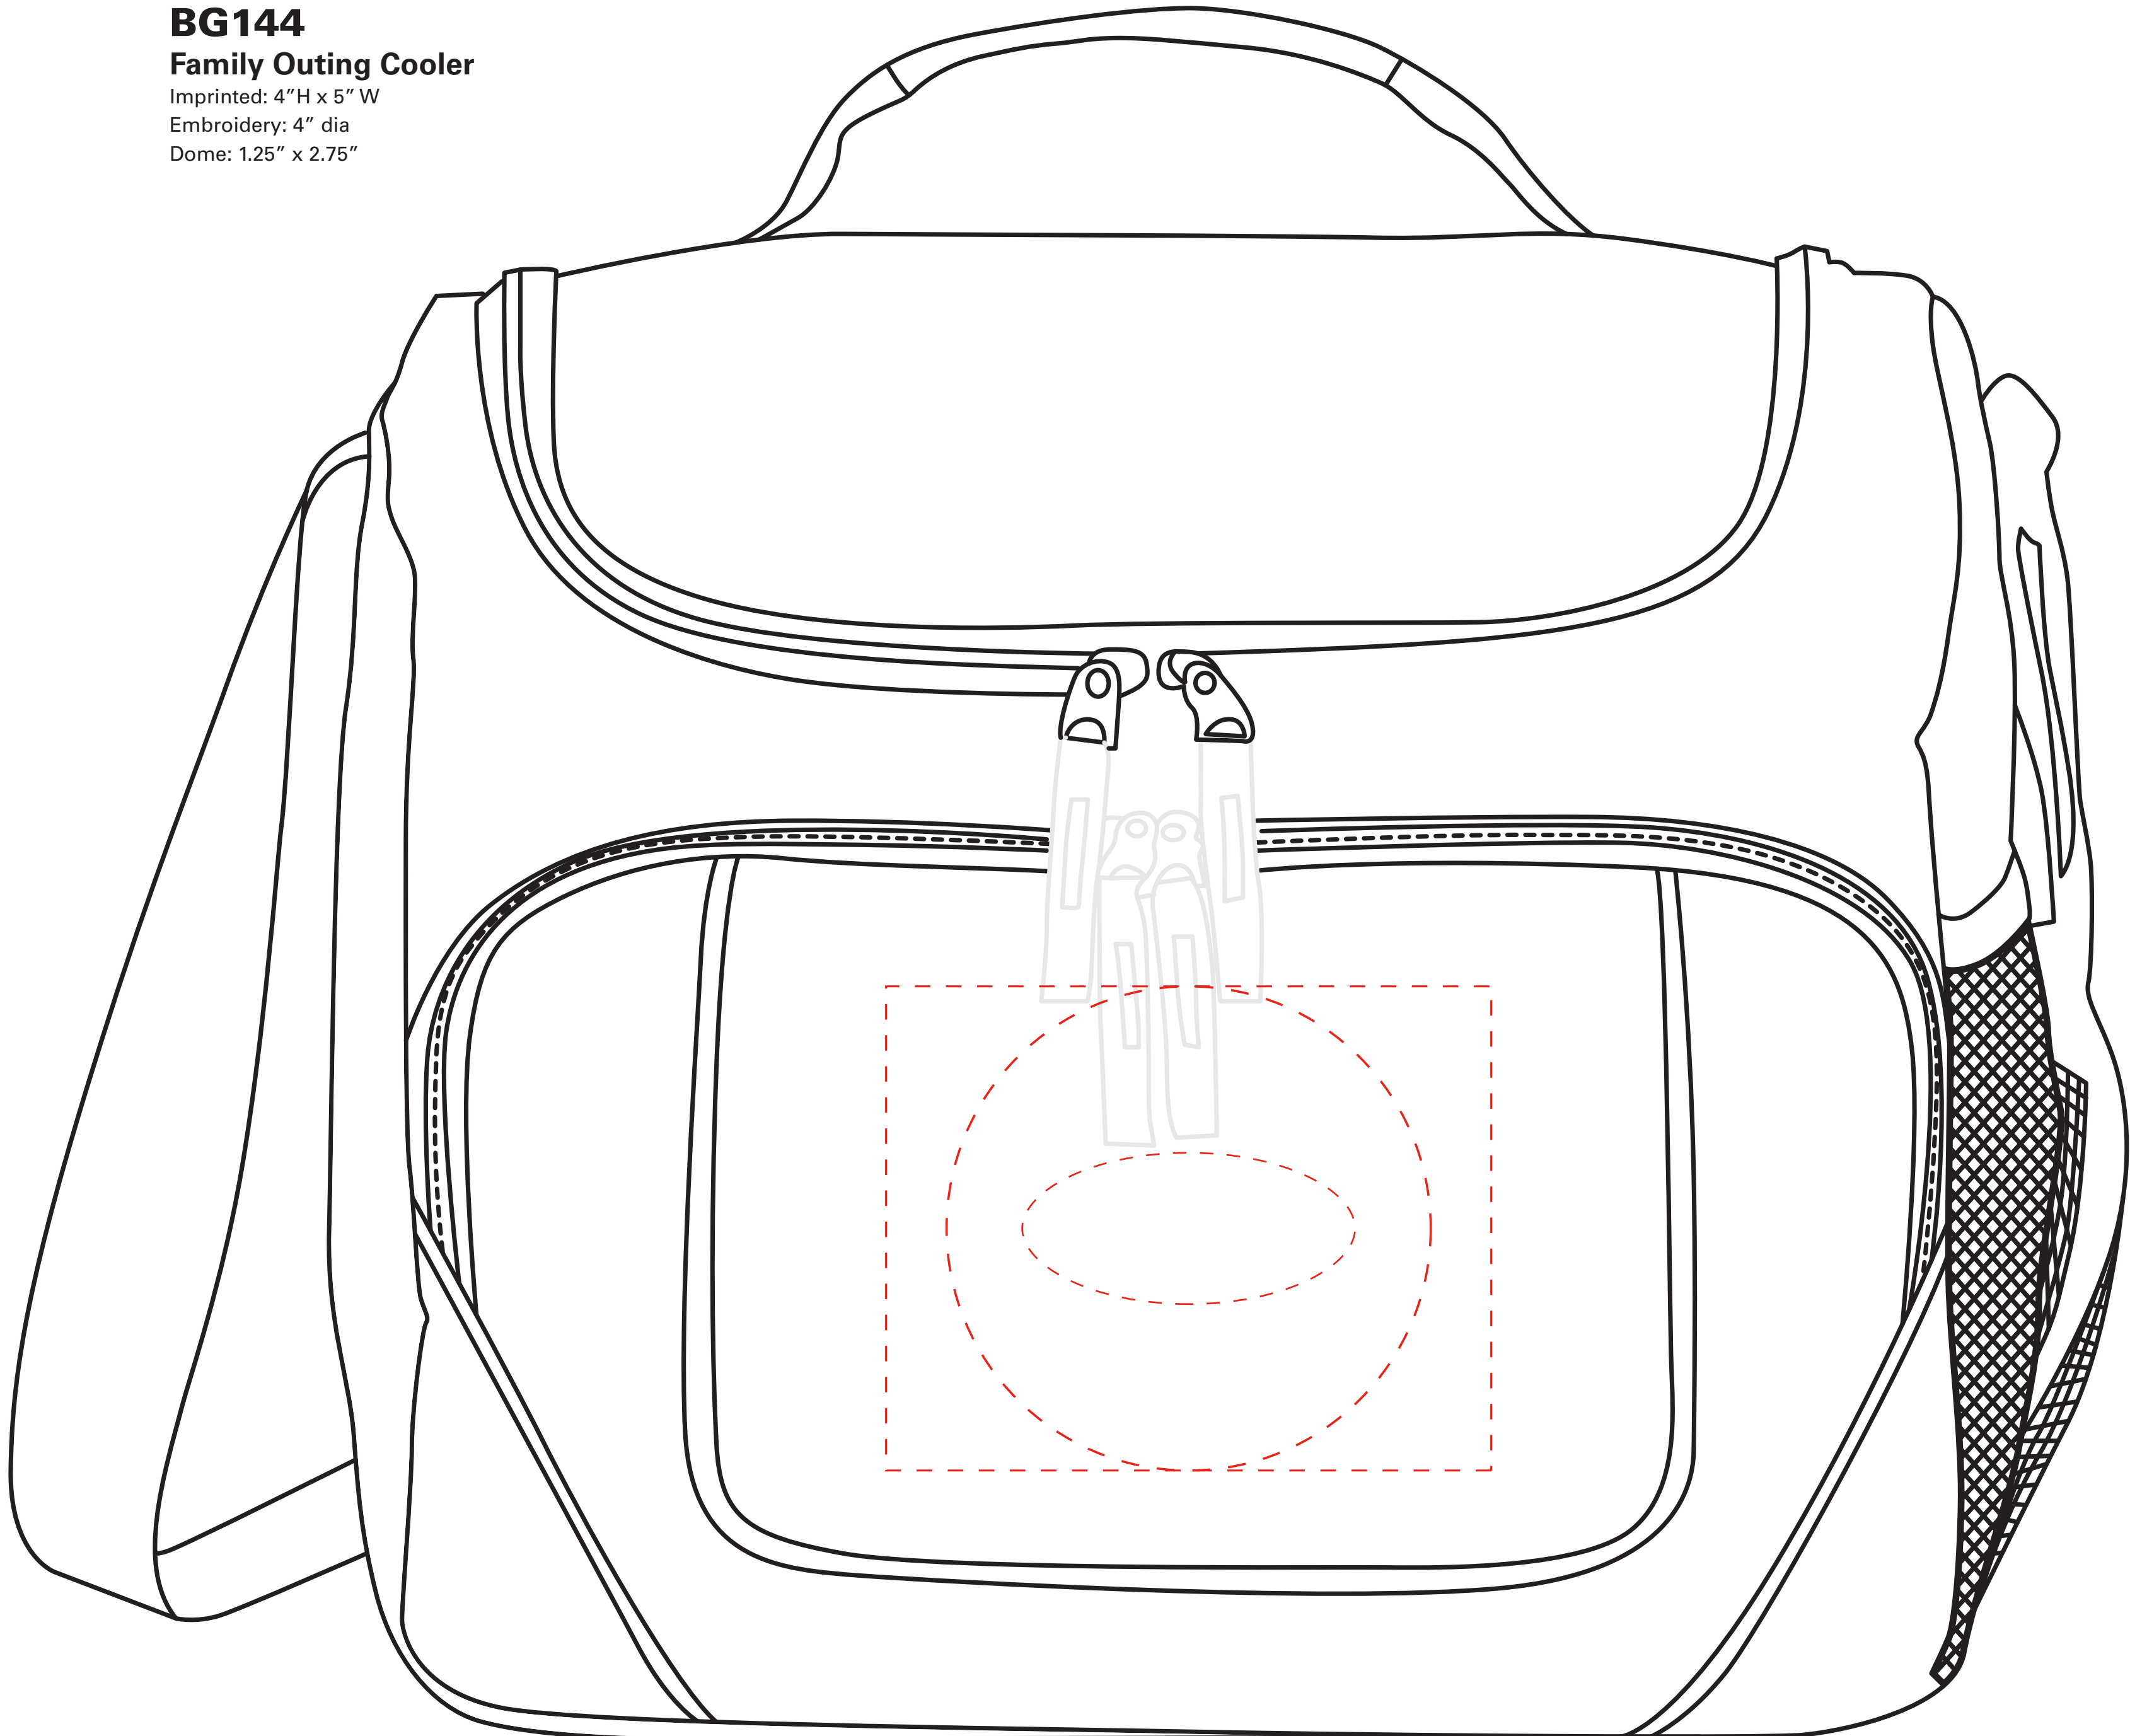

BG144

Family Outing Cooler

Imprinted: 4" H x 5" W

Embroidery: 4" dia

Dome: 1.25" x 2.75"

Dotted line shows imprint area and will not print.