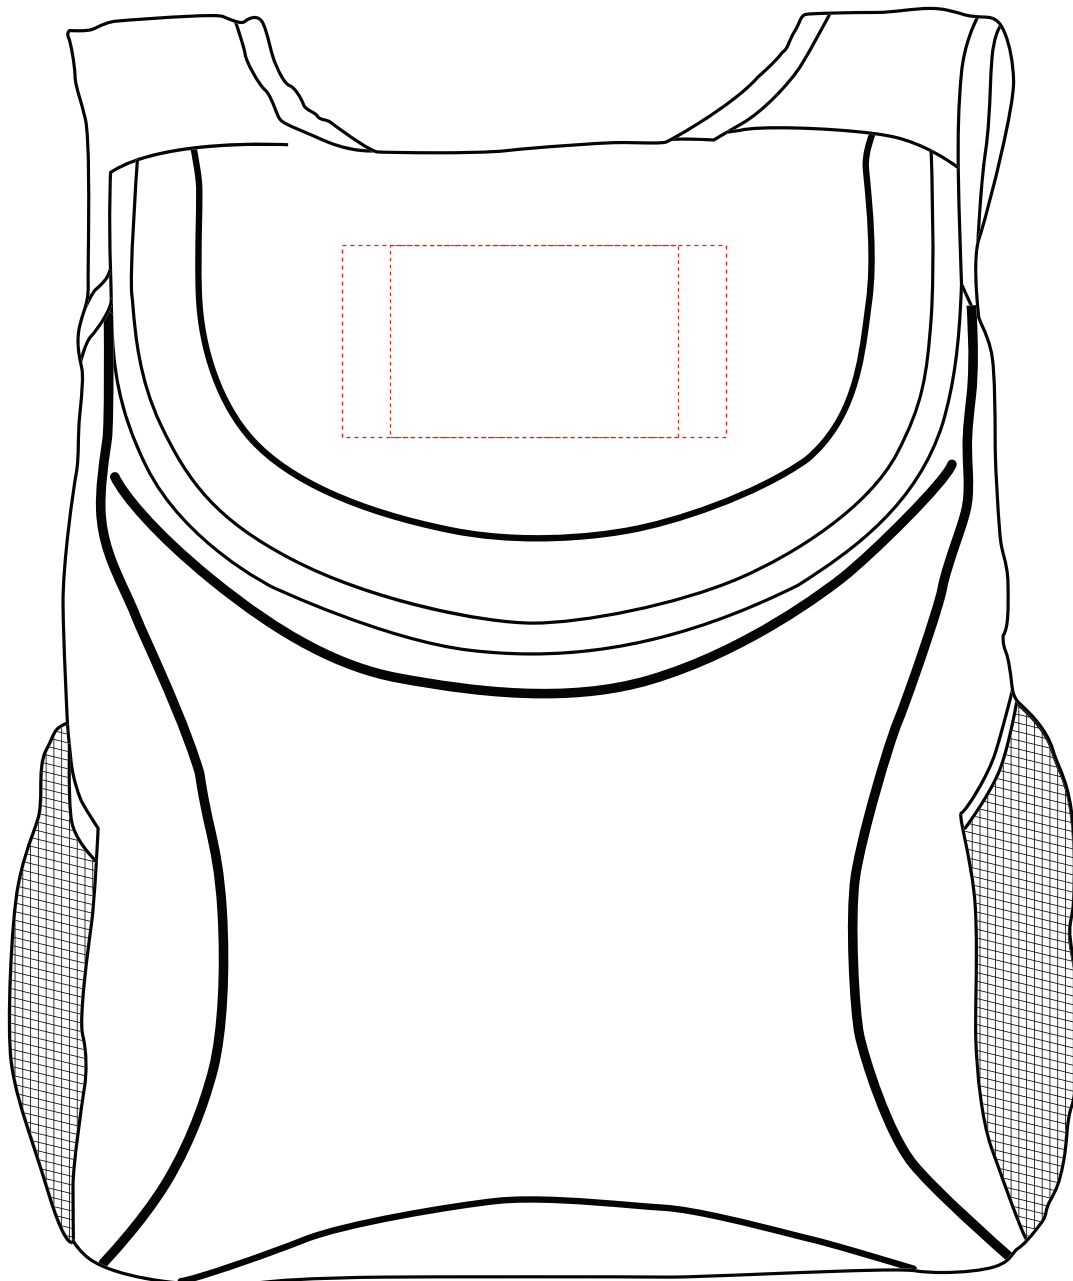

100% size

## Ice River Backpack Cooler

Imprinted: 2"H x 4" W

Embroidery: 2"H x 3"W

50% size

Dotted line shows imprint area and will not print.