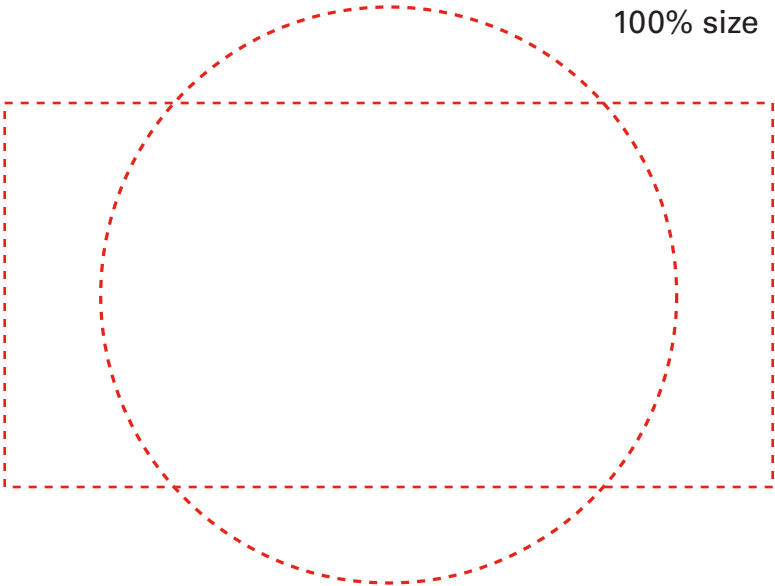

# BG145CM

## Ice River Backpack Cooler

Imprinted: 2"H x 4" W

Embroidery: 3" dia

100% size

50% size