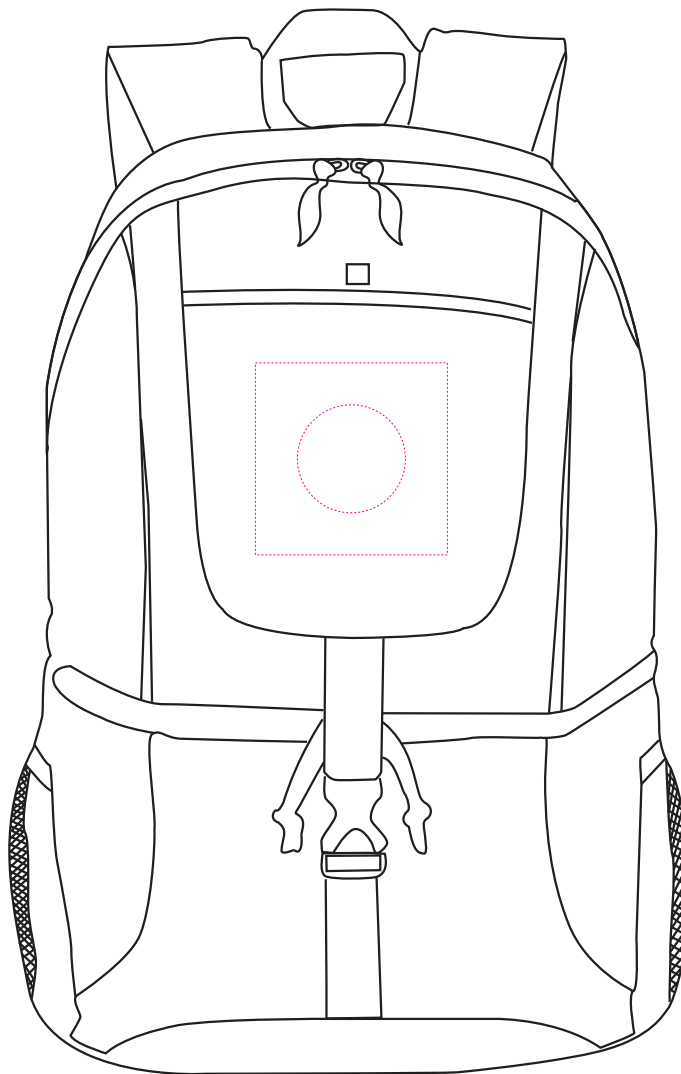

BG147 Backpack Cooler

Imprint Area: 4x4

Embroidered Imprint Area: 2.25" Diameter

25% size

100% size