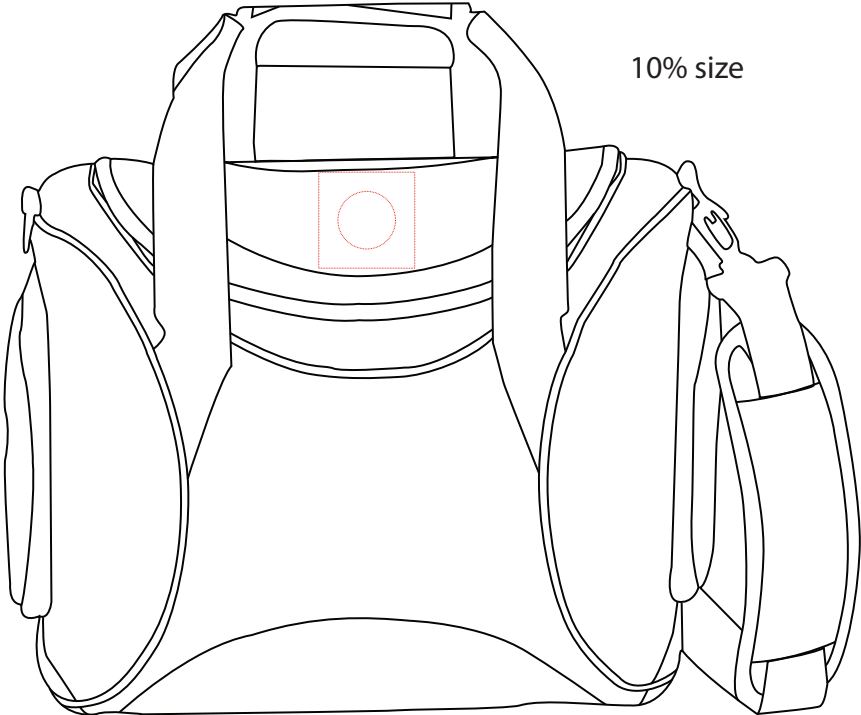

BG149

Ice River 20-Can Cooler

Imprinted: 5" H x 5" W

Embroidered: 3" Diameter

10% size

100% size