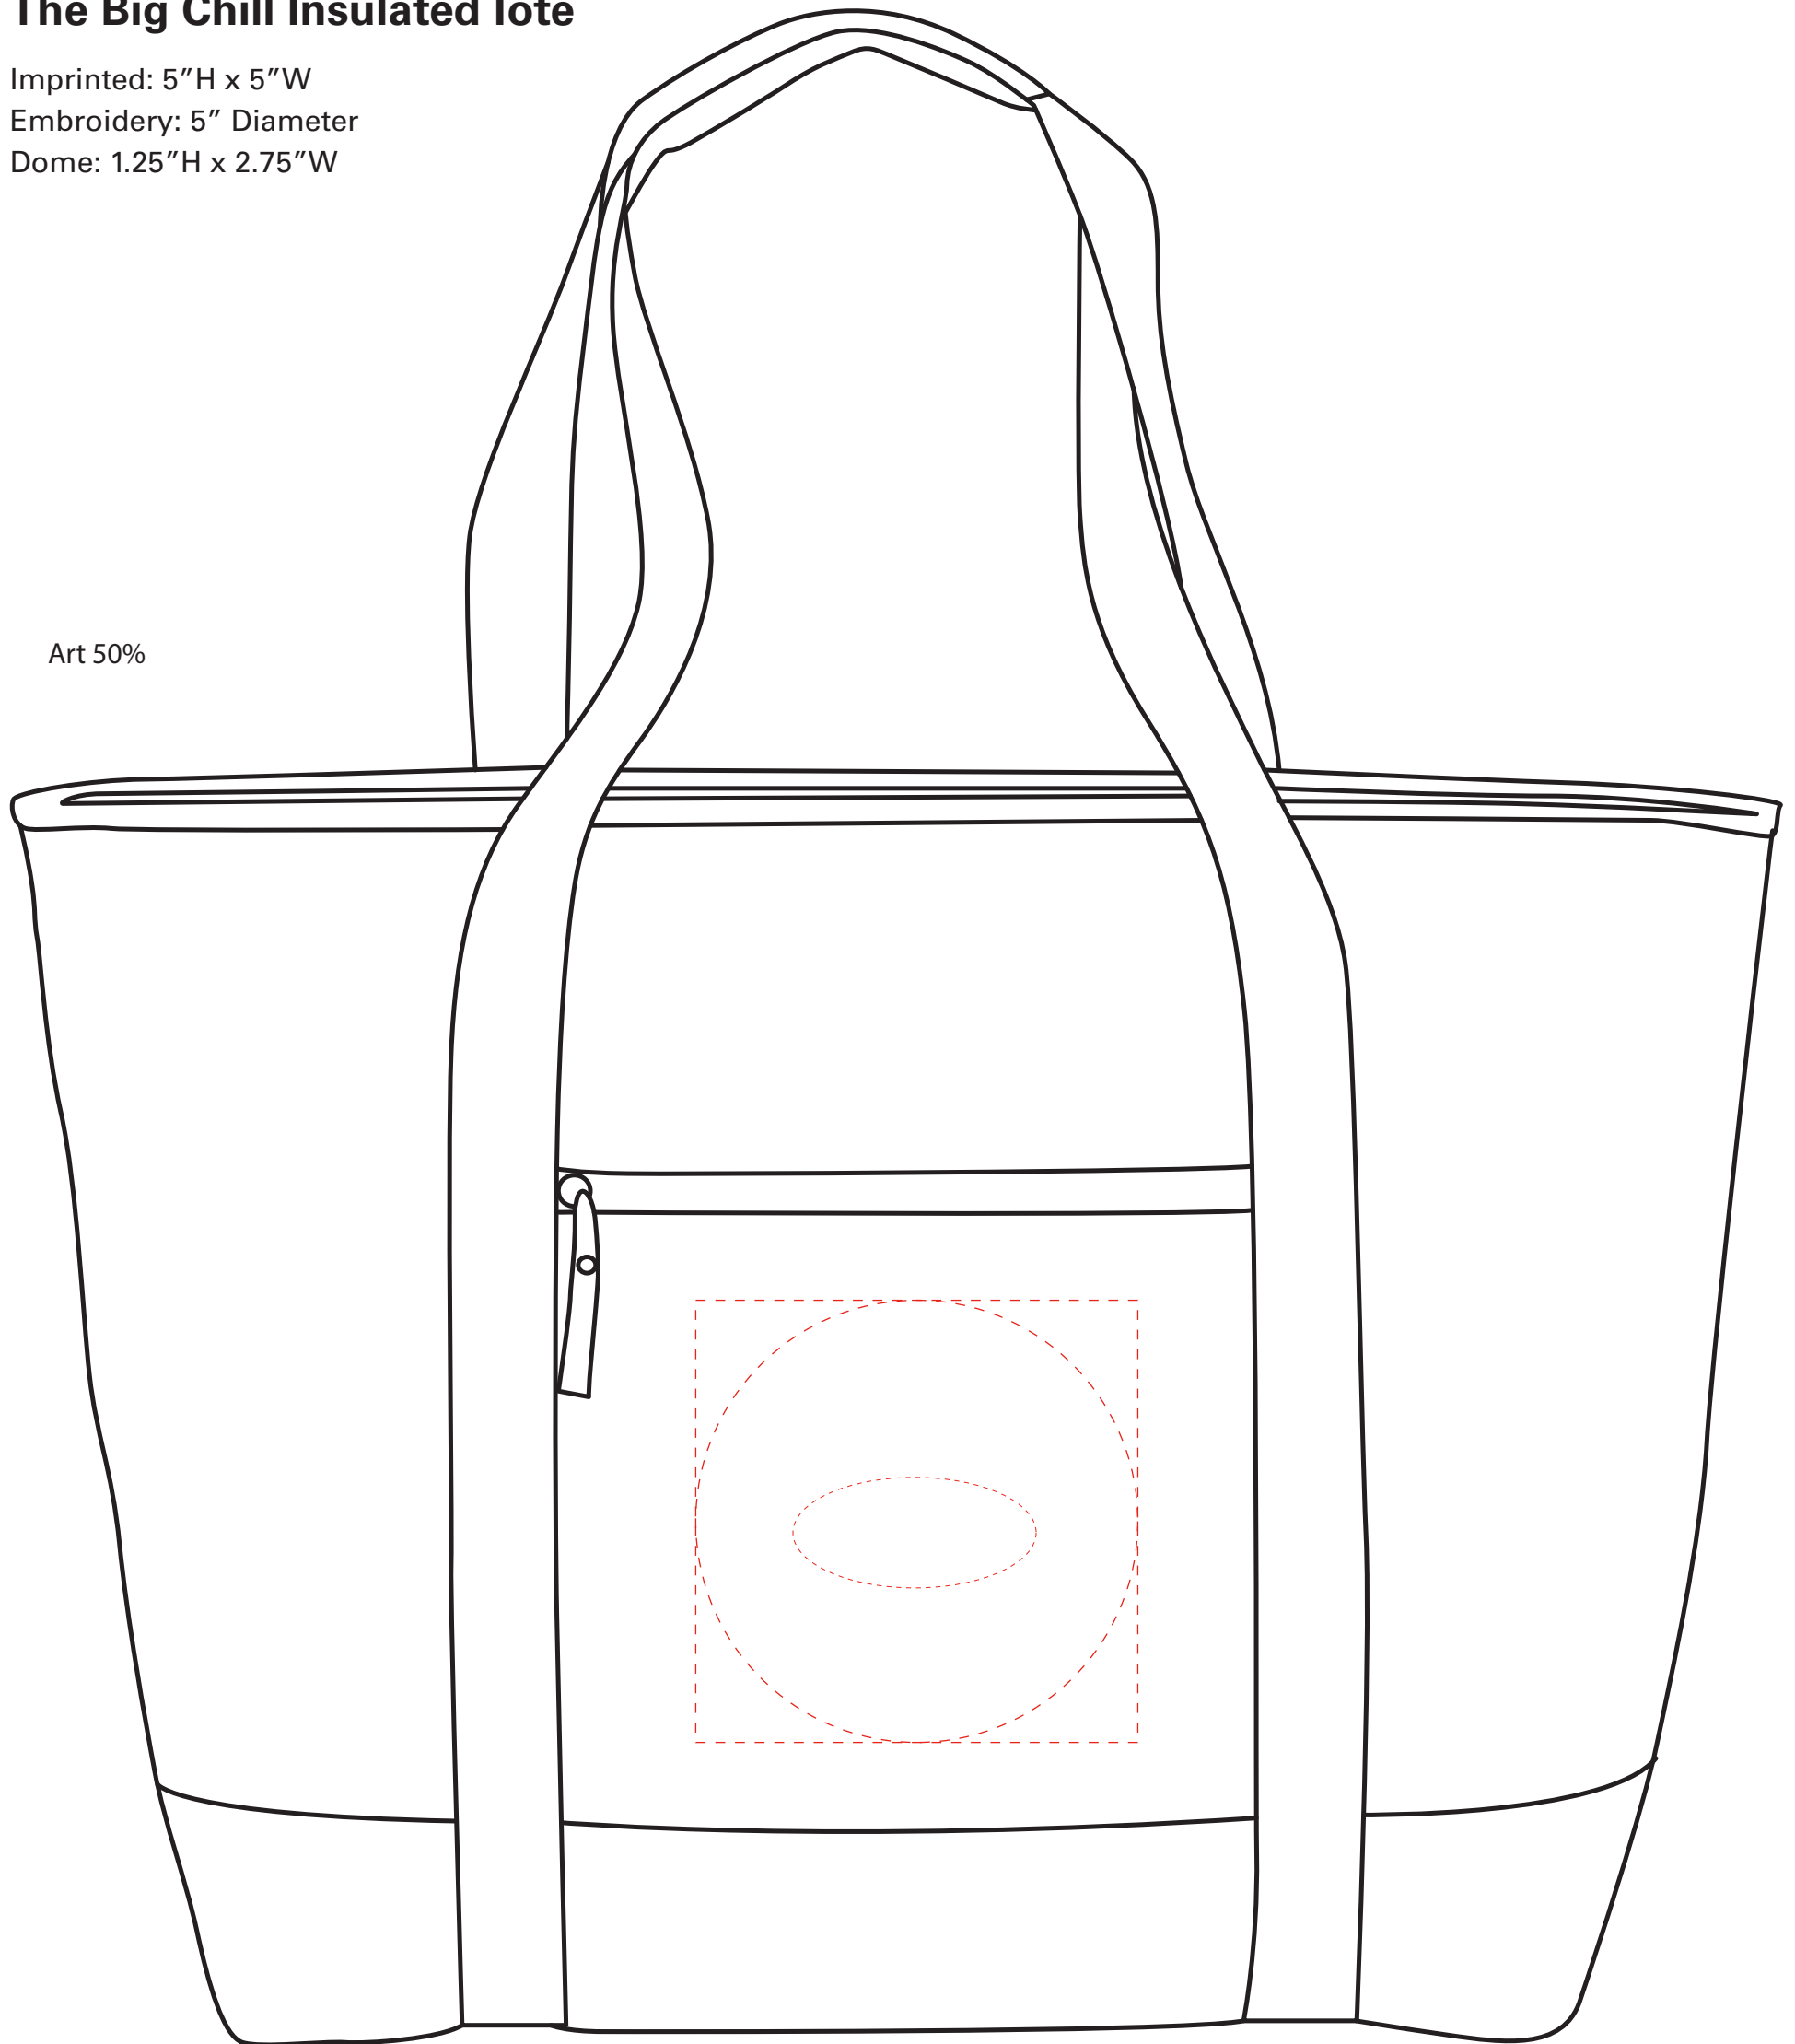

BG214

The Big Chill Insulated Tote

Imprinted: 5" H x 5" W

Embroidery: 5" Diameter

Dome: 1.25" H x 2.75" W

Art 50%

Dotted line shows imprint area and will not print.