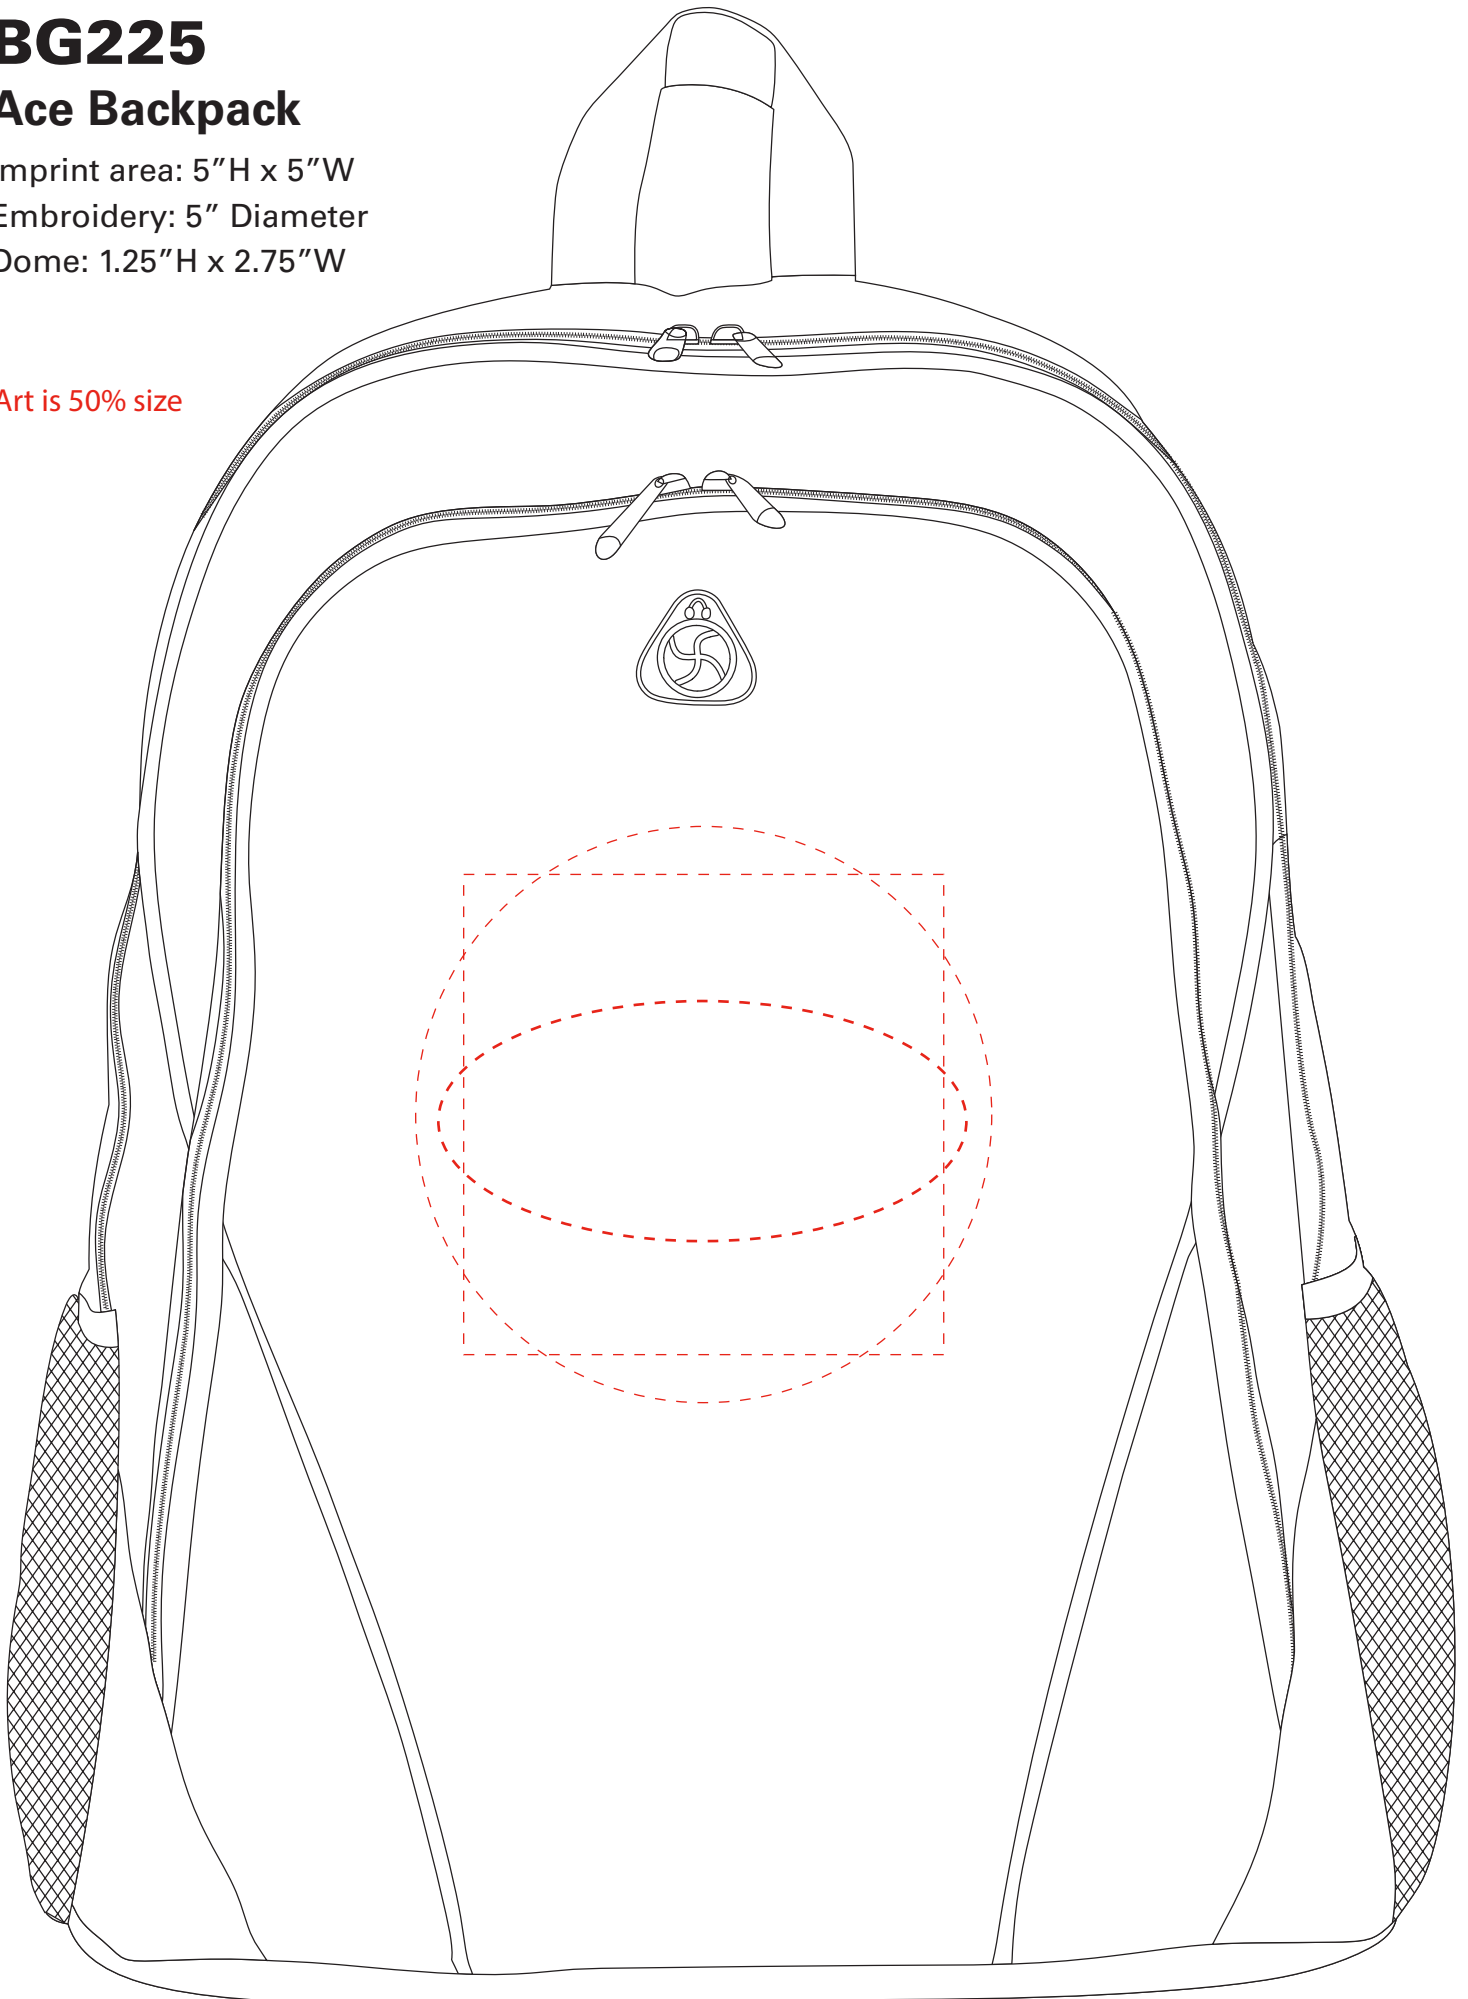

BG225

Ace Backpack

Imprint area: 5" H x 5" W

Embroidery: 5" Diameter

Dome: 1.25" H x 2.75" W

Art is 50% size

Dotted line shows imprint area and will not print.