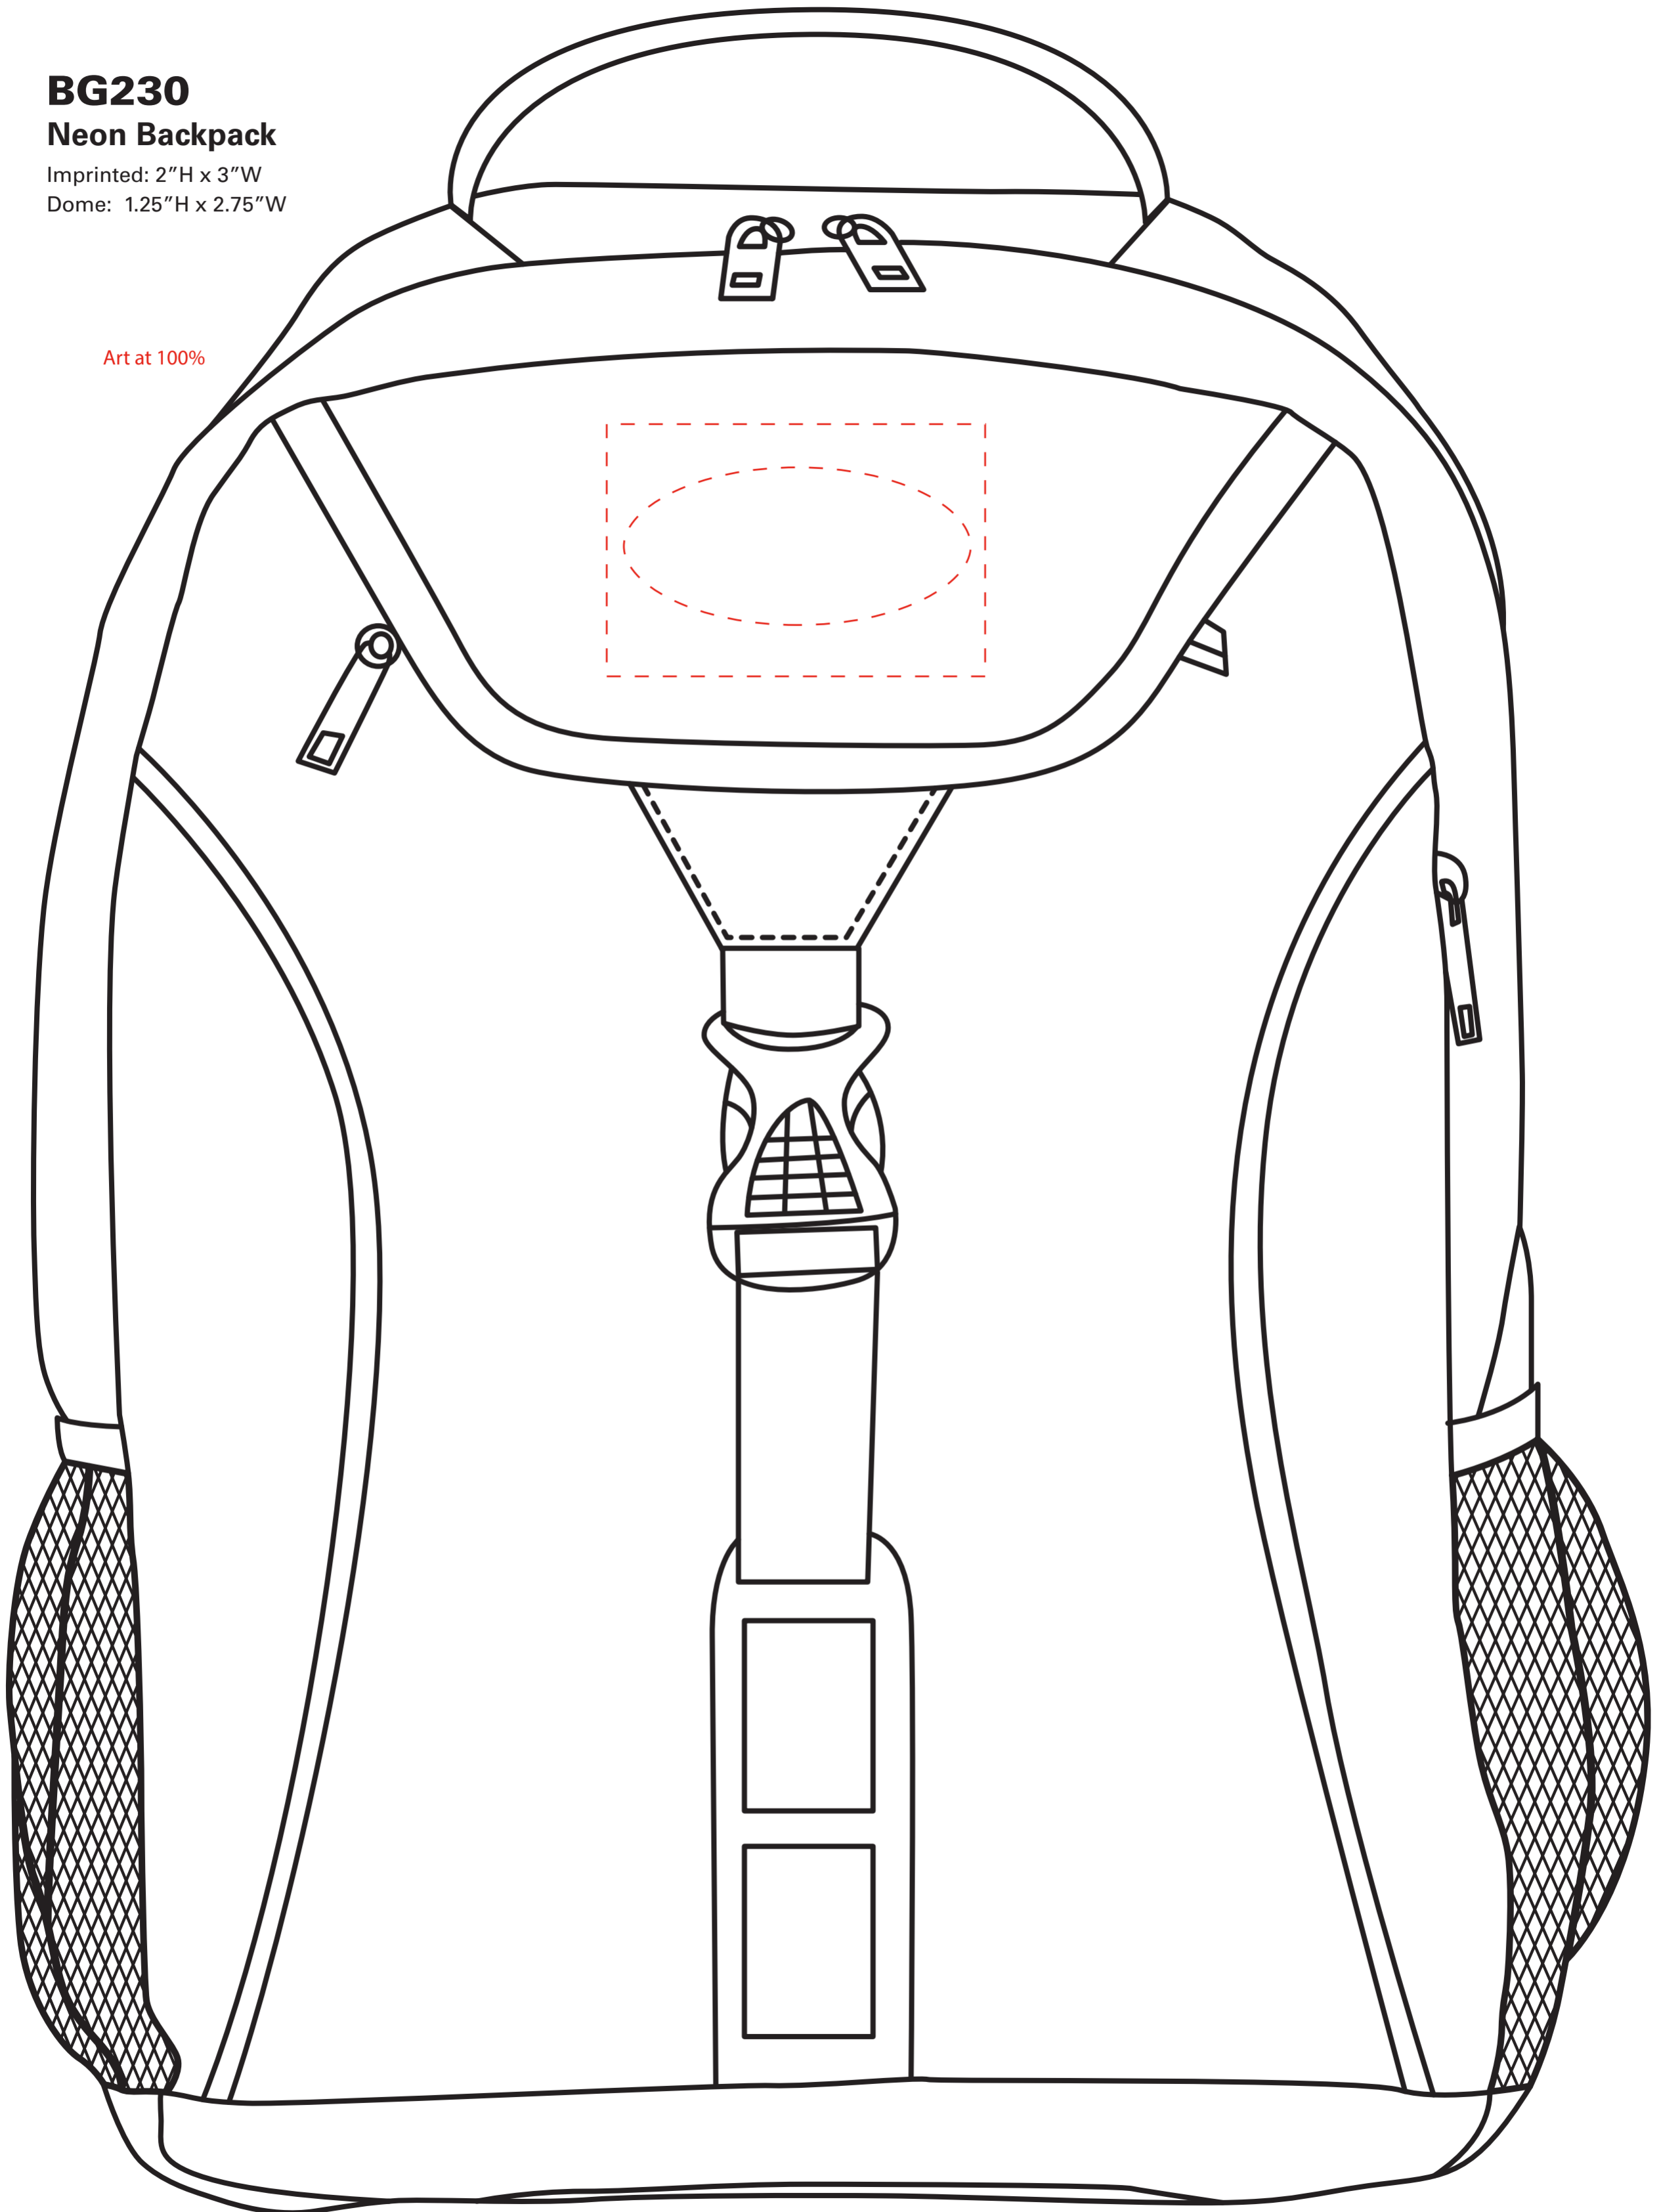

BG230

Neon Backpack

Imprinted: 2"H x 3"W

Dome: 1.25"H x 2.75"W

Art at 100%

[Dotted line shows imprint area and will not print.]