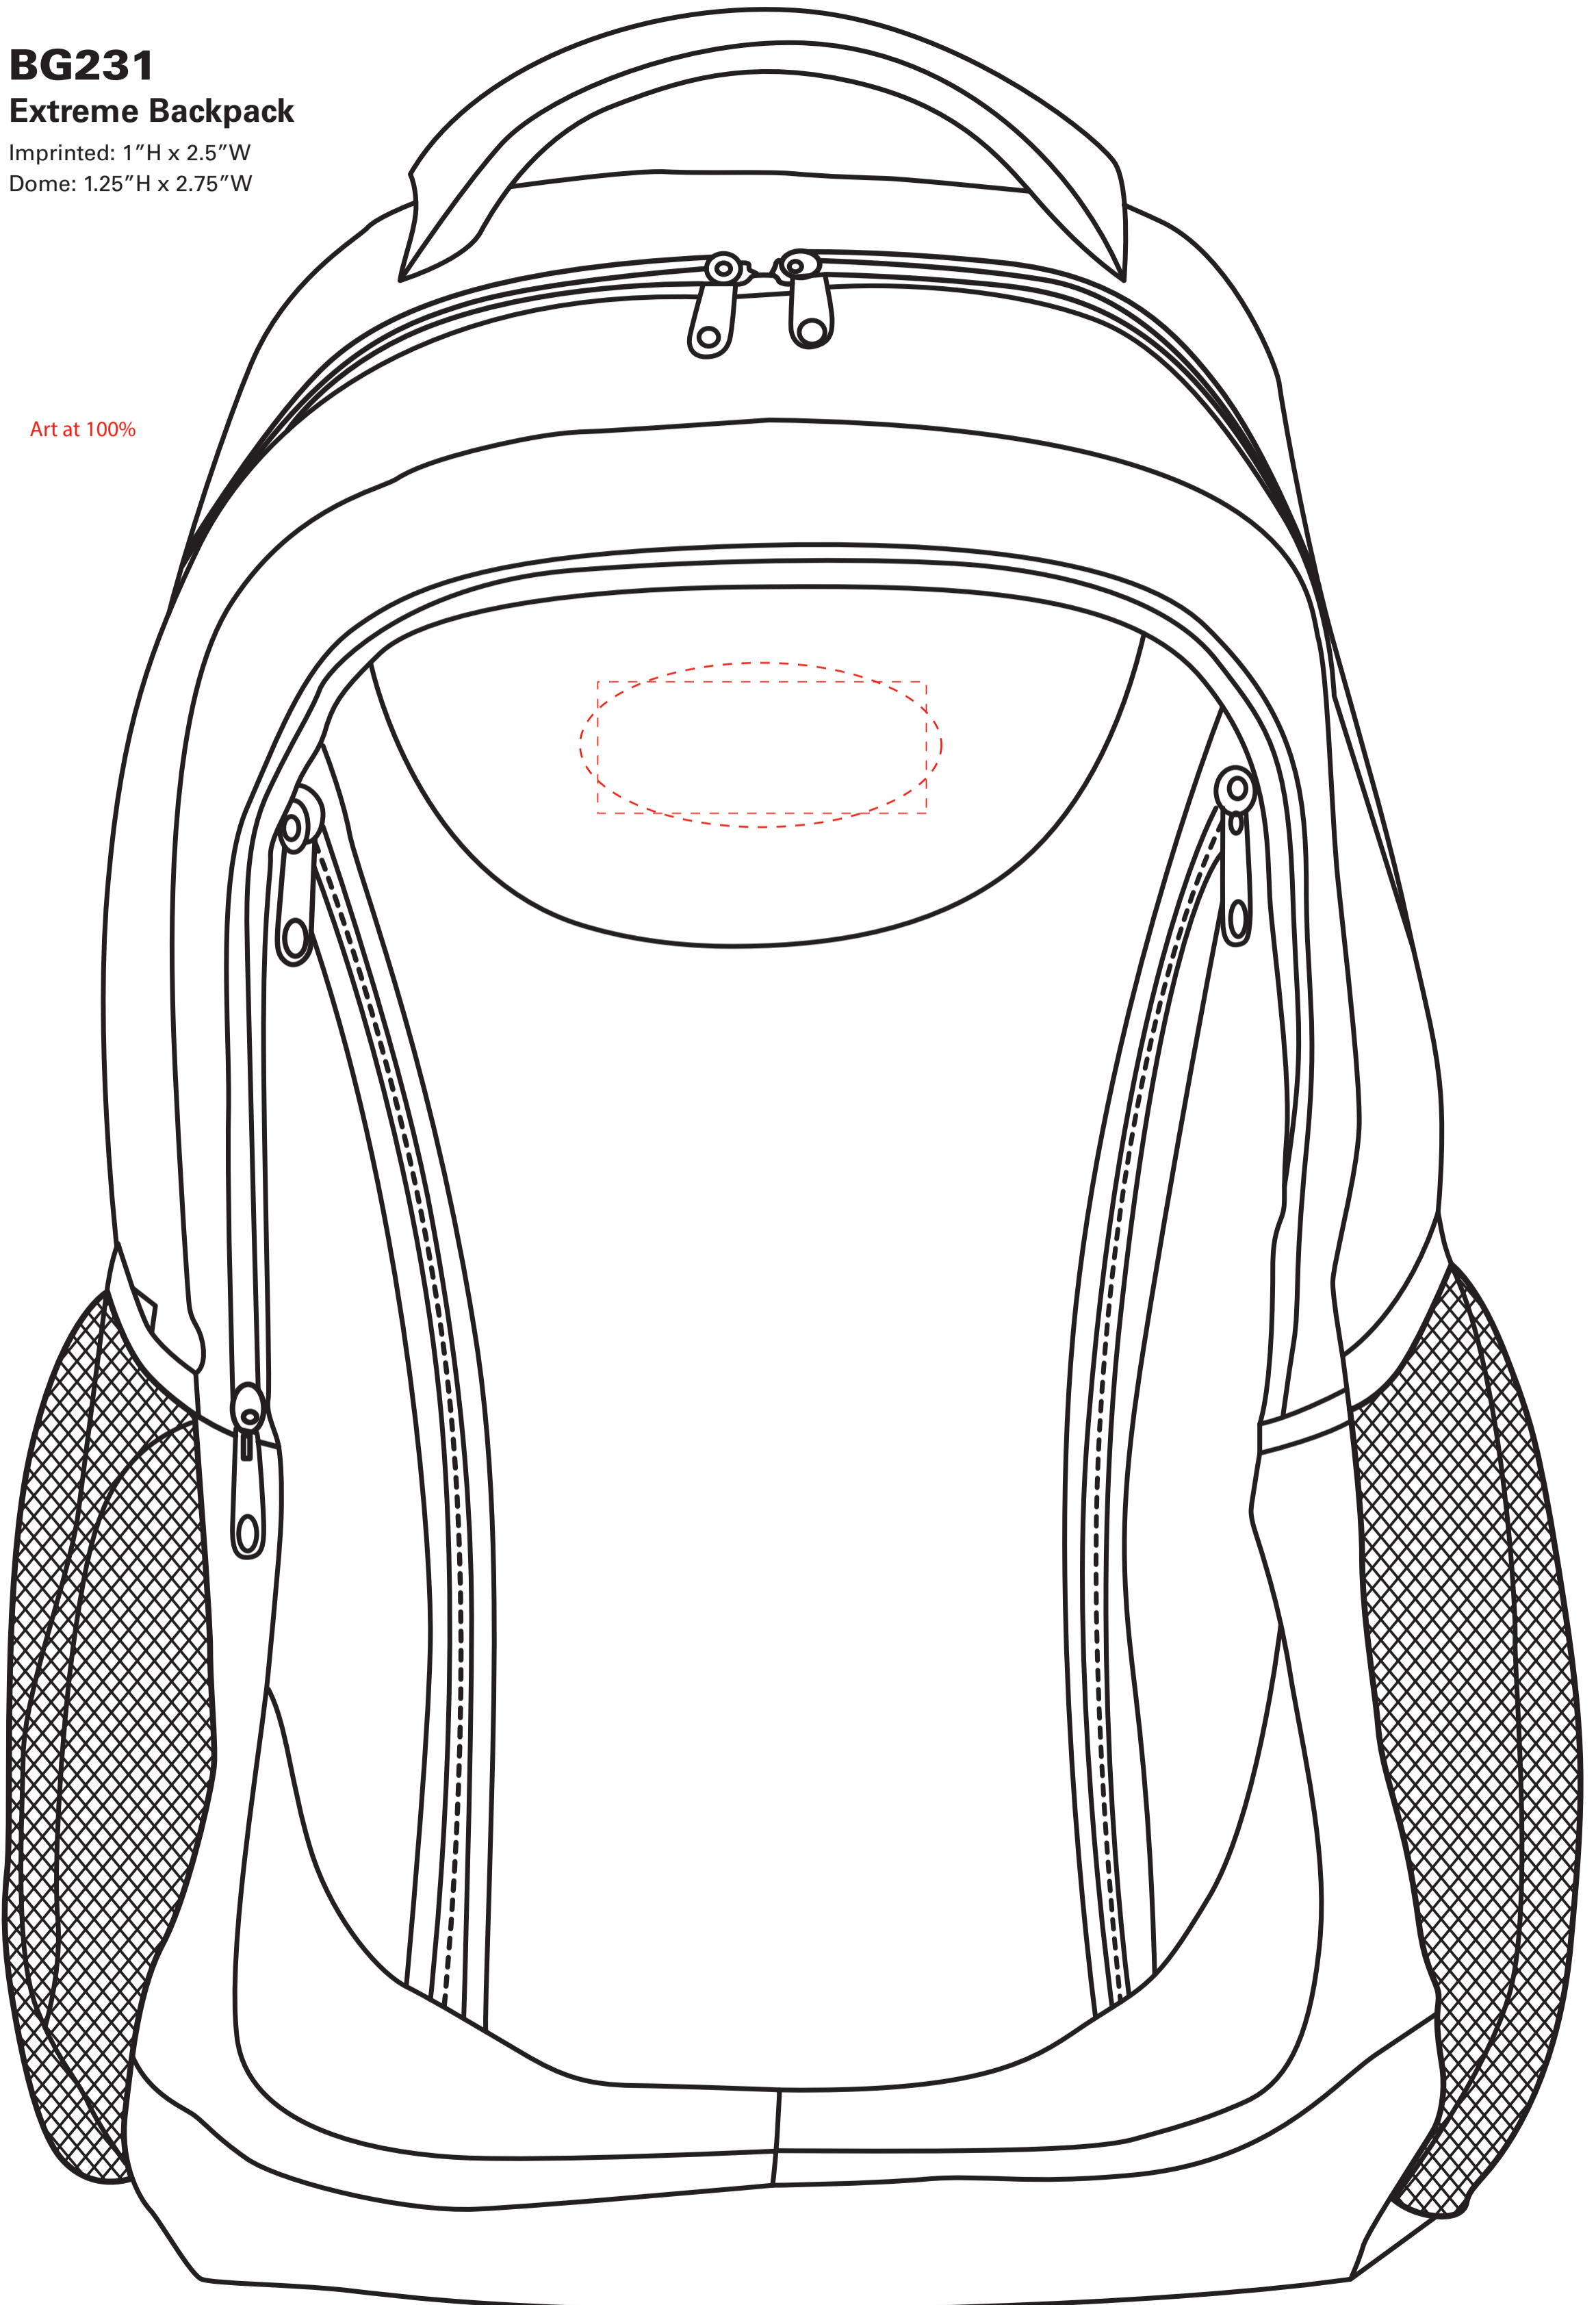

# BG231

## Extreme Backpack

Imprinted: 1"H x 2.5"W

Dome: 1.25"H x 2.75"W

Art at 100%

[Dotted line shows imprint area and will not print.]