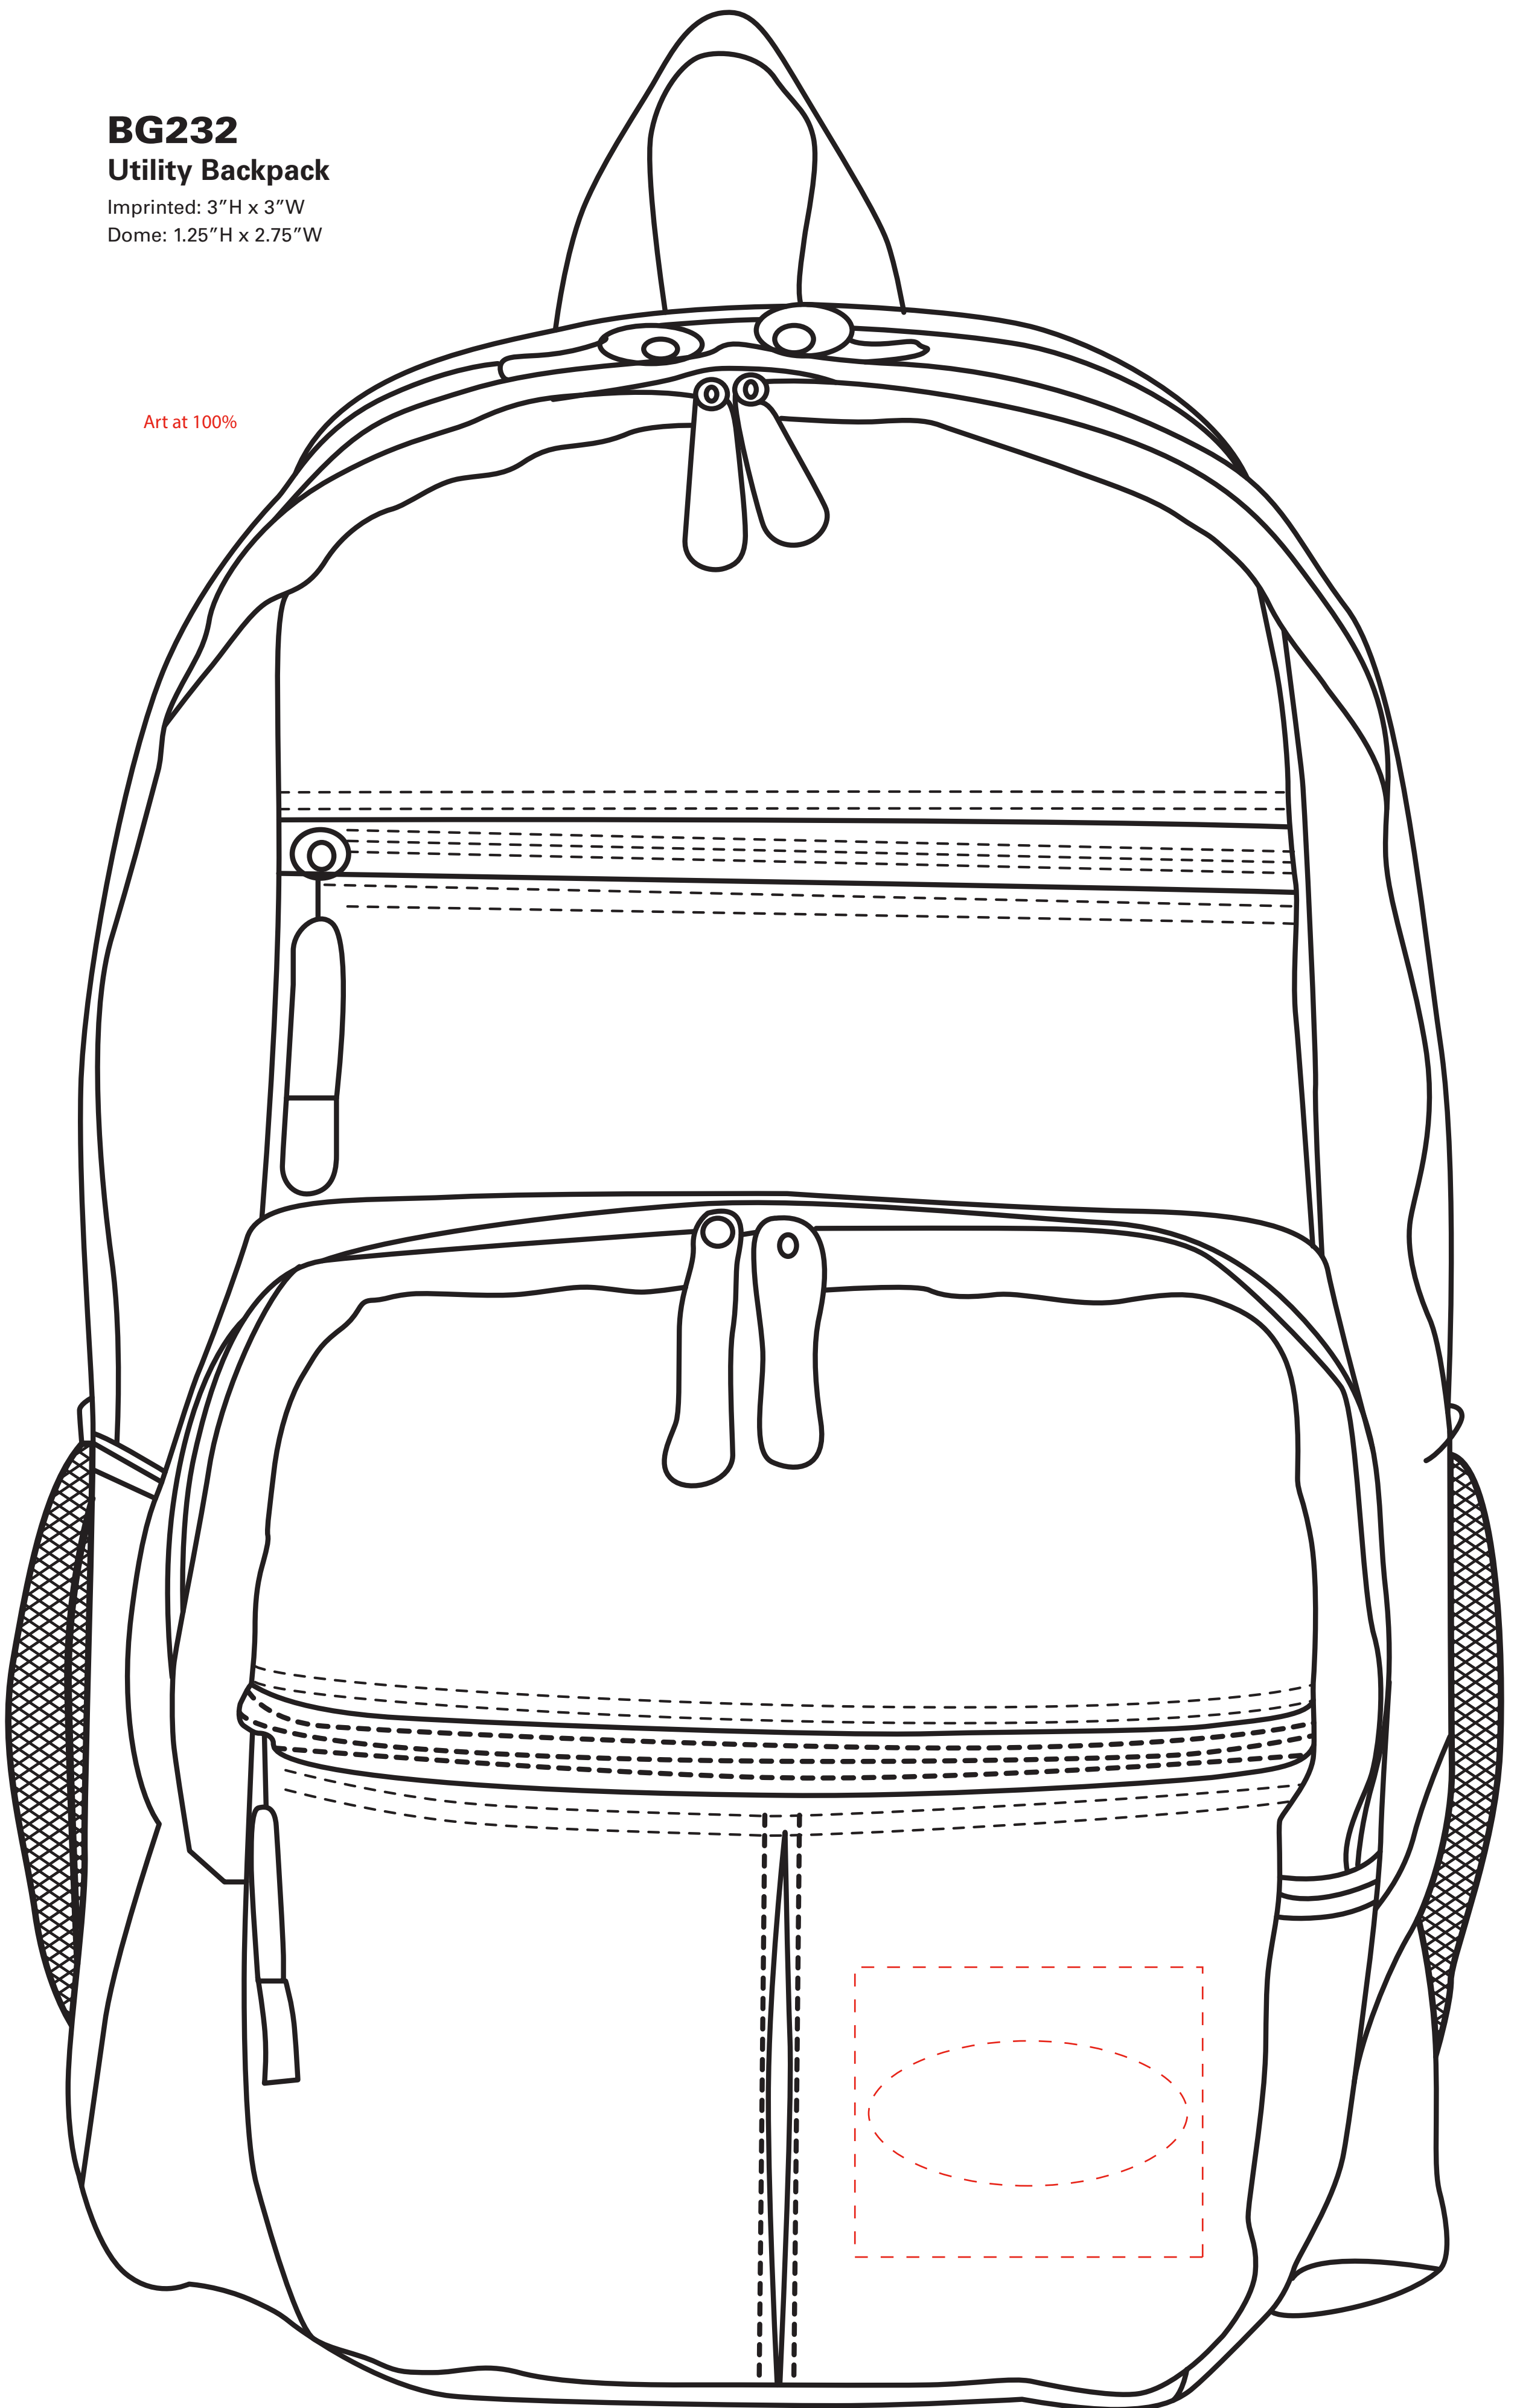

BG232
Utility Backpack

Imprinted: 3"H x 3"W
Dome: 1.25"H x 2.75"W

Art at 100%

Dotted line shows imprint area and will not print.