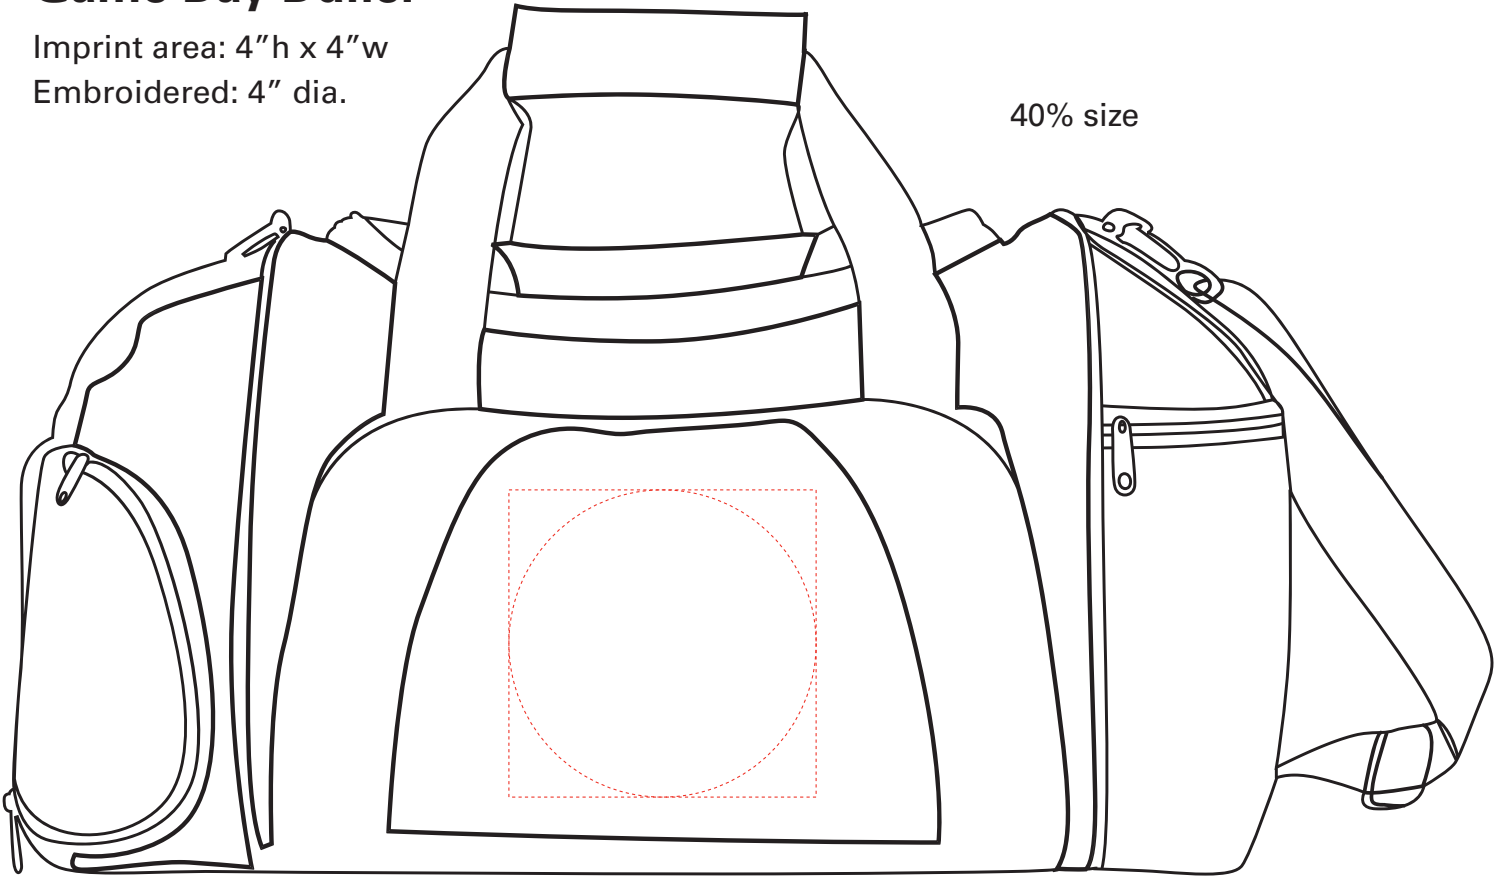

BG264

Game Day Duffel

Imprint area: 4" h x 4" w

Embroidered: 4" dia.

40% size

100% size