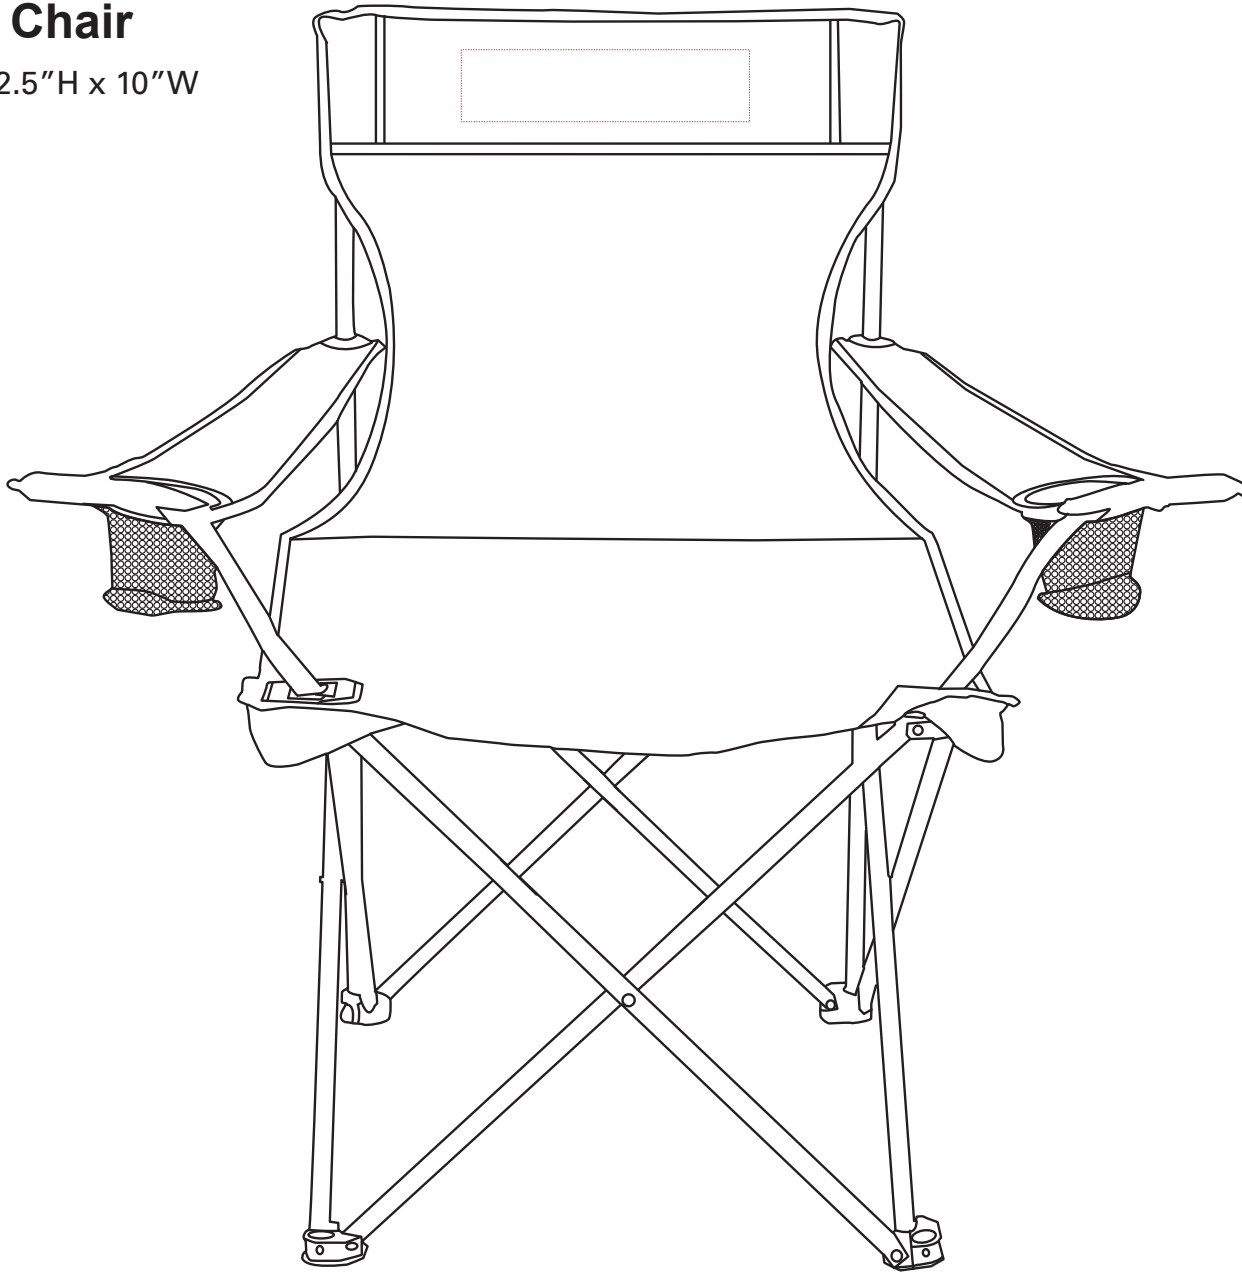

BG269

Camping Chair

Imprint area: 2.5"H x 10"W

15% size

100% size