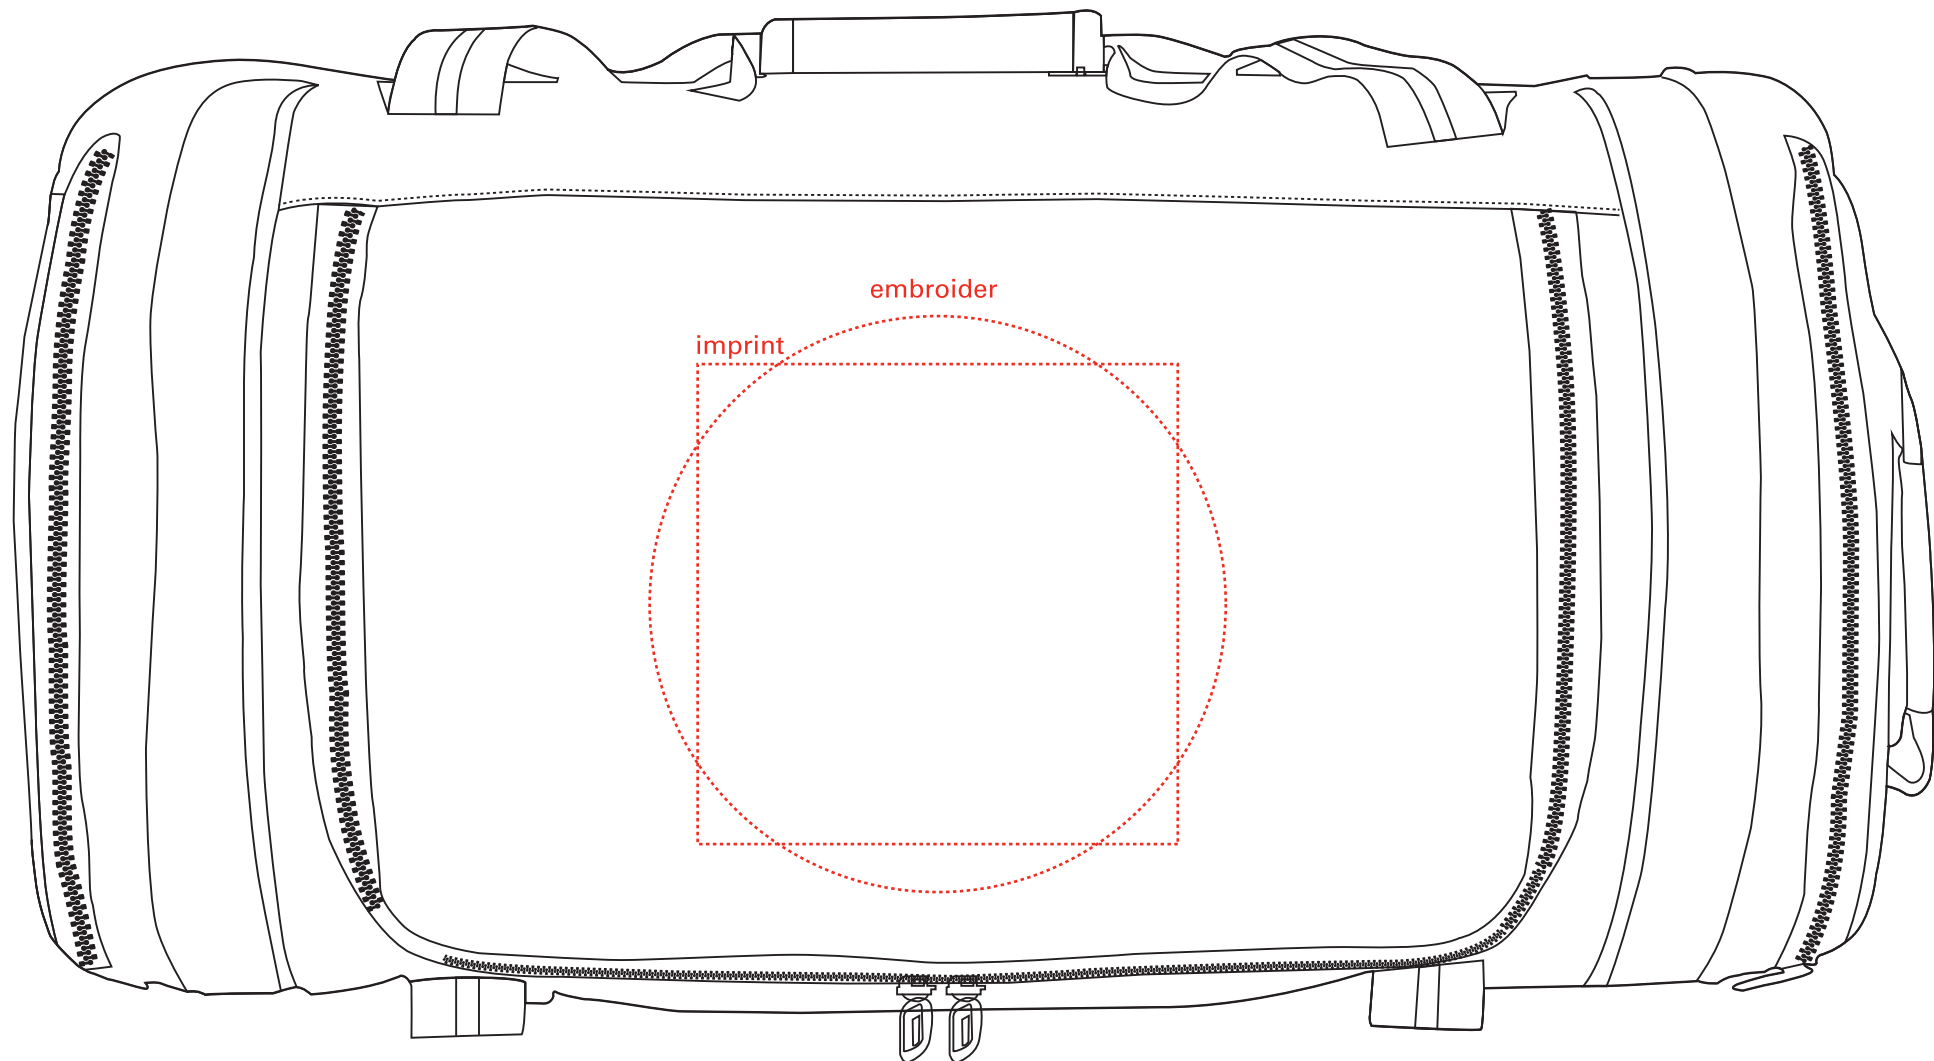

BG278

The Ultimate Duffel

Imprinted: 5" h x 5" w

Embroider area: 6" dia.

Dome art area: 2.75" w x 1.25" h

*SHOWN AT 50% OF SIZE

** IMPRINTED AND EMBROIDERY WILL BE ON TOP OF THE BAG, NOT THE FRONT POCKET **

** DOME WILL BE ON THE FRONT POCKET **

Dotted line shows imprint area and will not print.

DOME:
Inner guide - live art area.
Outer guide - art with bleed.
Tan line is the actual dome size.