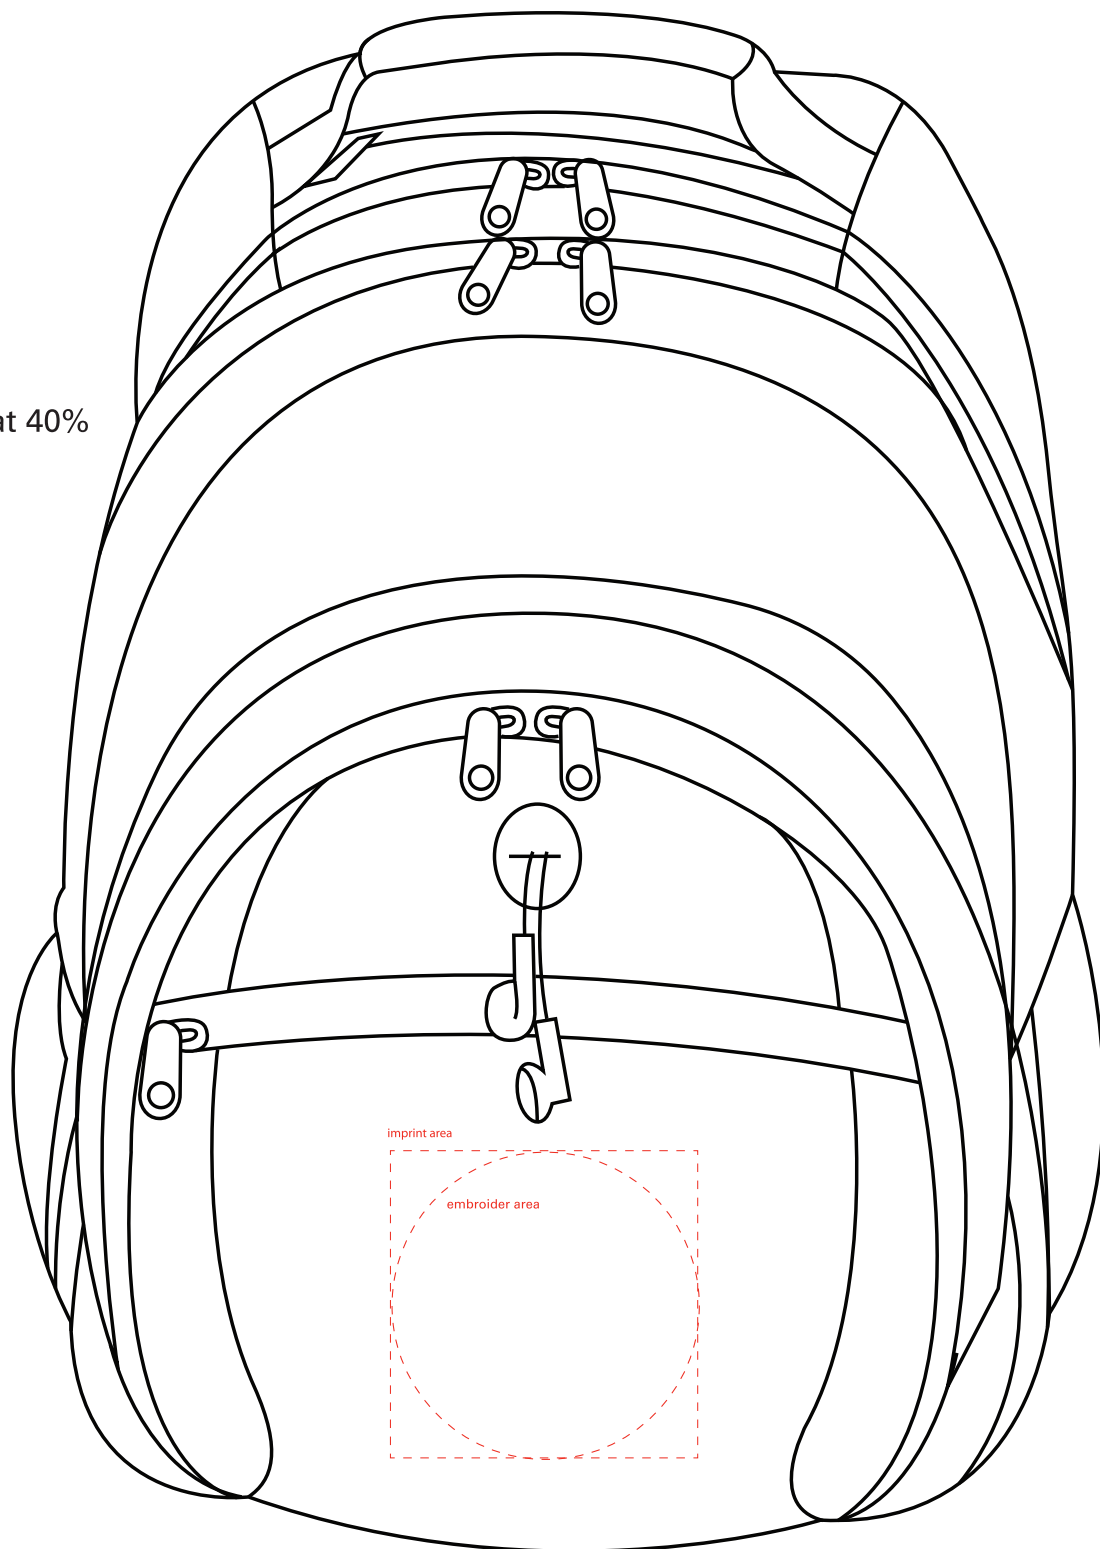

BG284

Taos Compu-Pack

Imprint area: 4" H x 4" W

Embroider area: 4" dia.

shown at 40%

imprint area

embroider area

Dotted line shows imprint area and will not print.