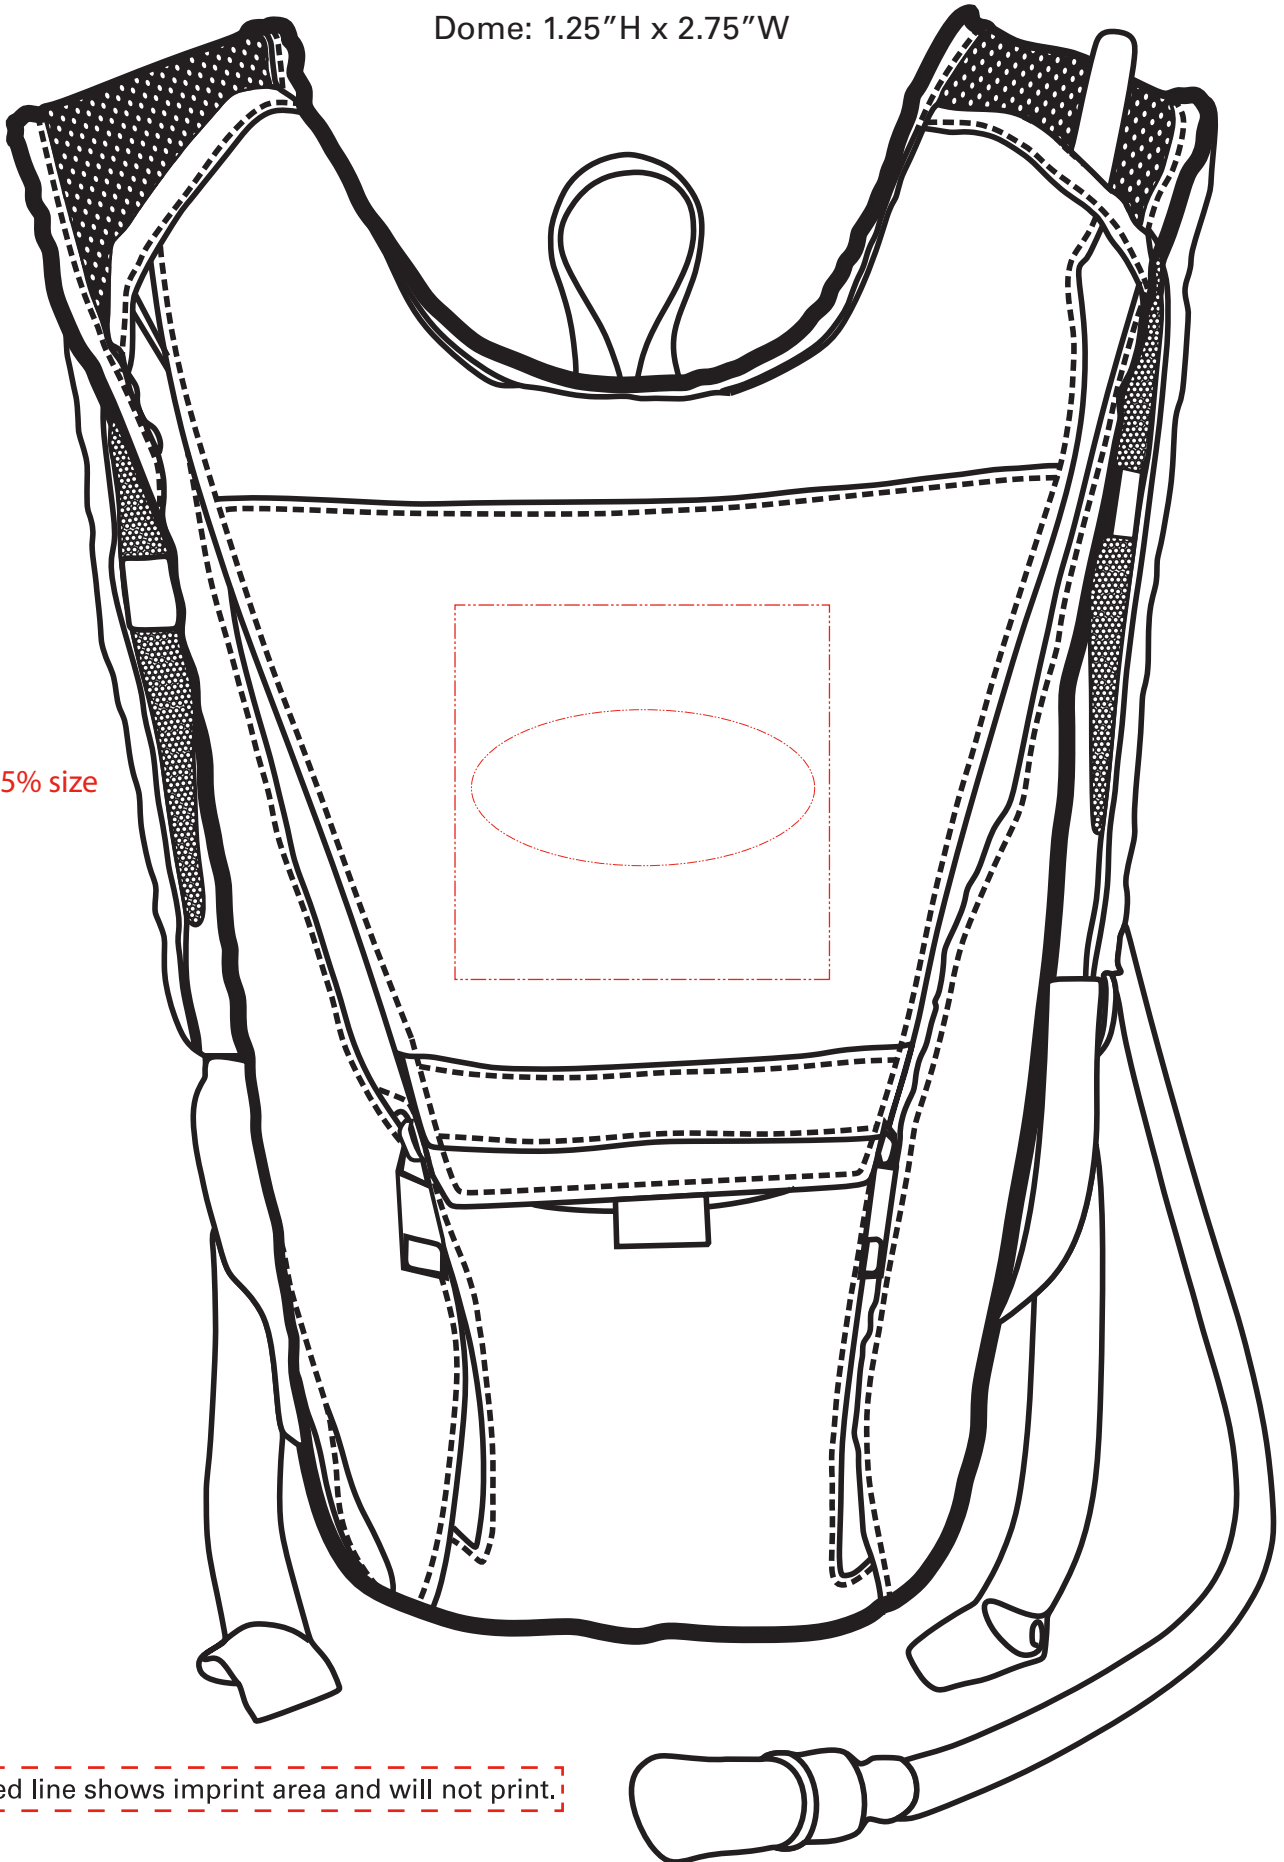

# BG296

Mini Hydration Pack

Imprinted: 3"H x 3"W

Dome: 1.25"H x 2.75"W

Art is 65% size

Dotted line shows imprint area and will not print.