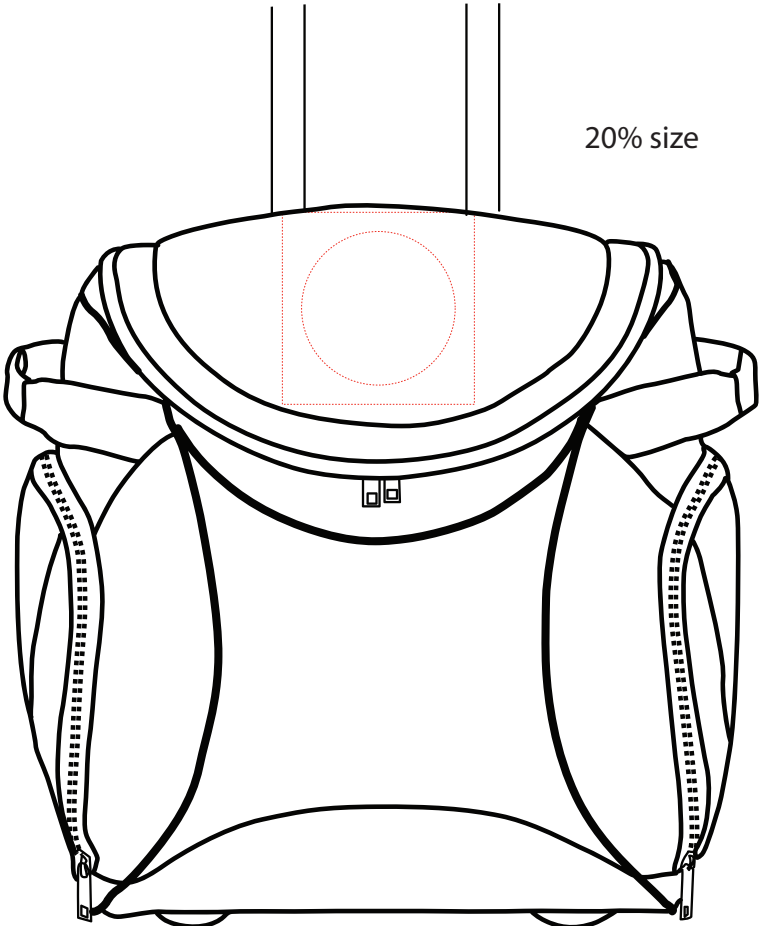

BG305

Ice River Rolling Cooler

Imprint area: 5" h x 5" w

Embroidered area: 4" dia.

20% size

100% size