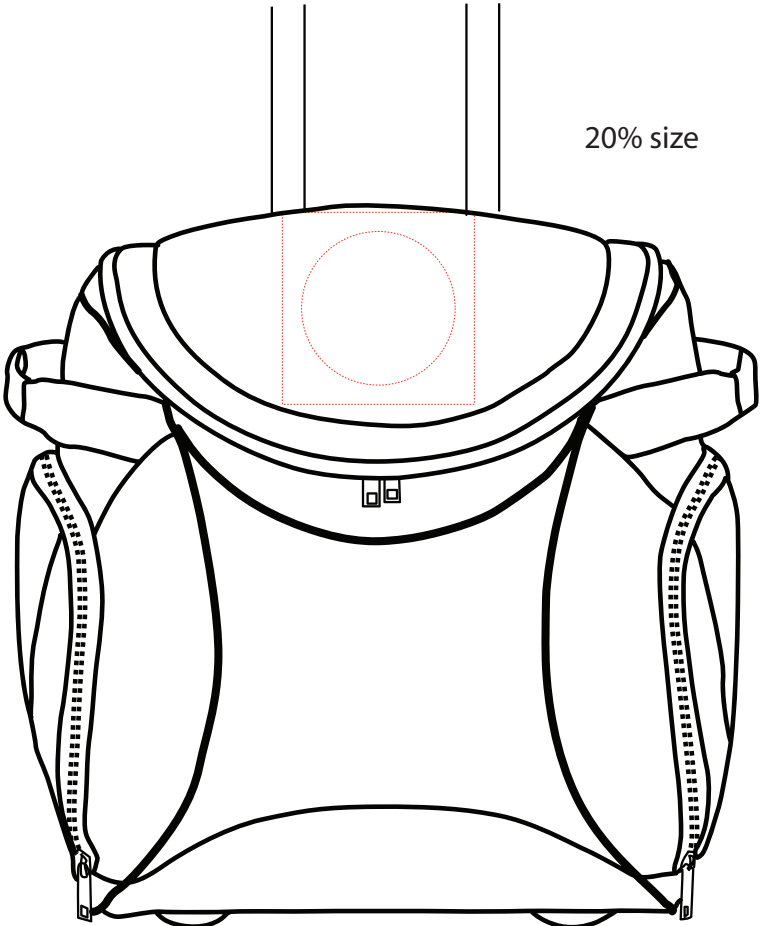

BG305CM

Ice River Rolling Cooler

Imprint area: 5" h x 5" w

Embroidered area: 4" dia.

20% size

100% size