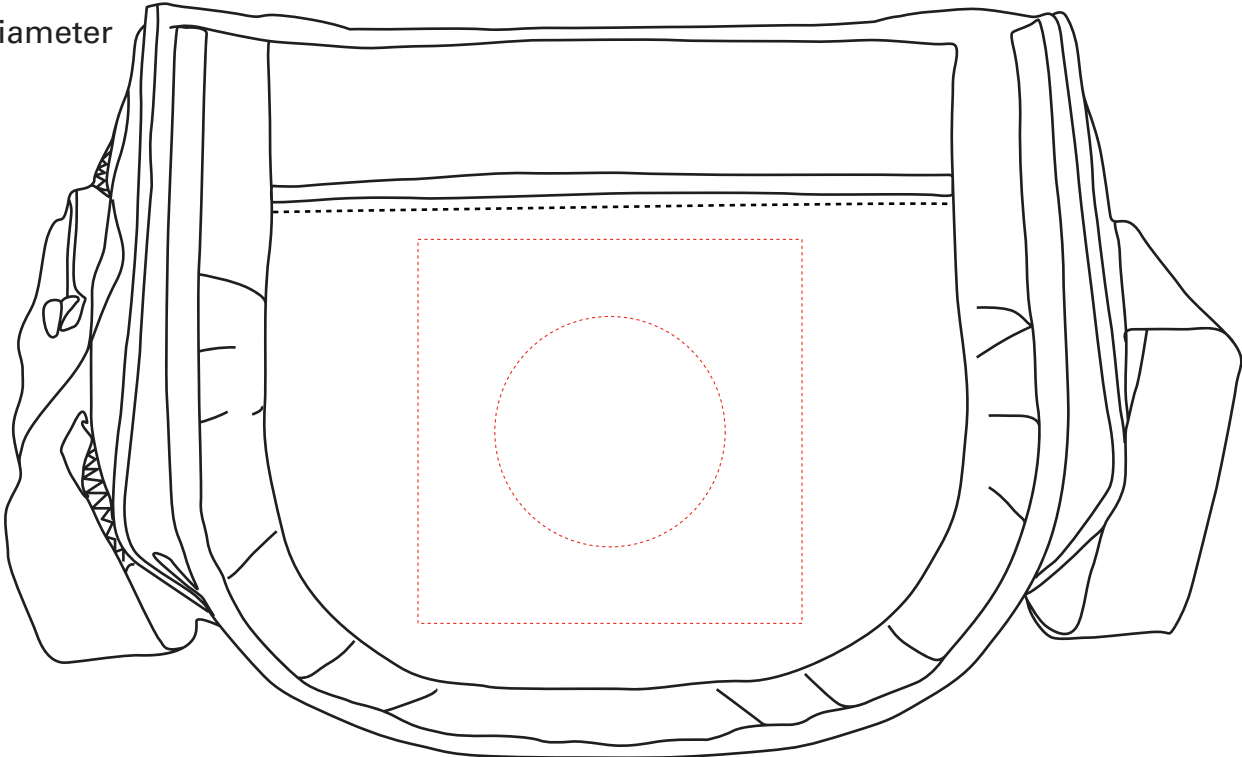

BG320

Ice River Speaker Cooler

Imprint Area:

Imprinted: 5" H x 5" W

Embroidered: 3" Diameter

** top of cooler** 40% size

100% size