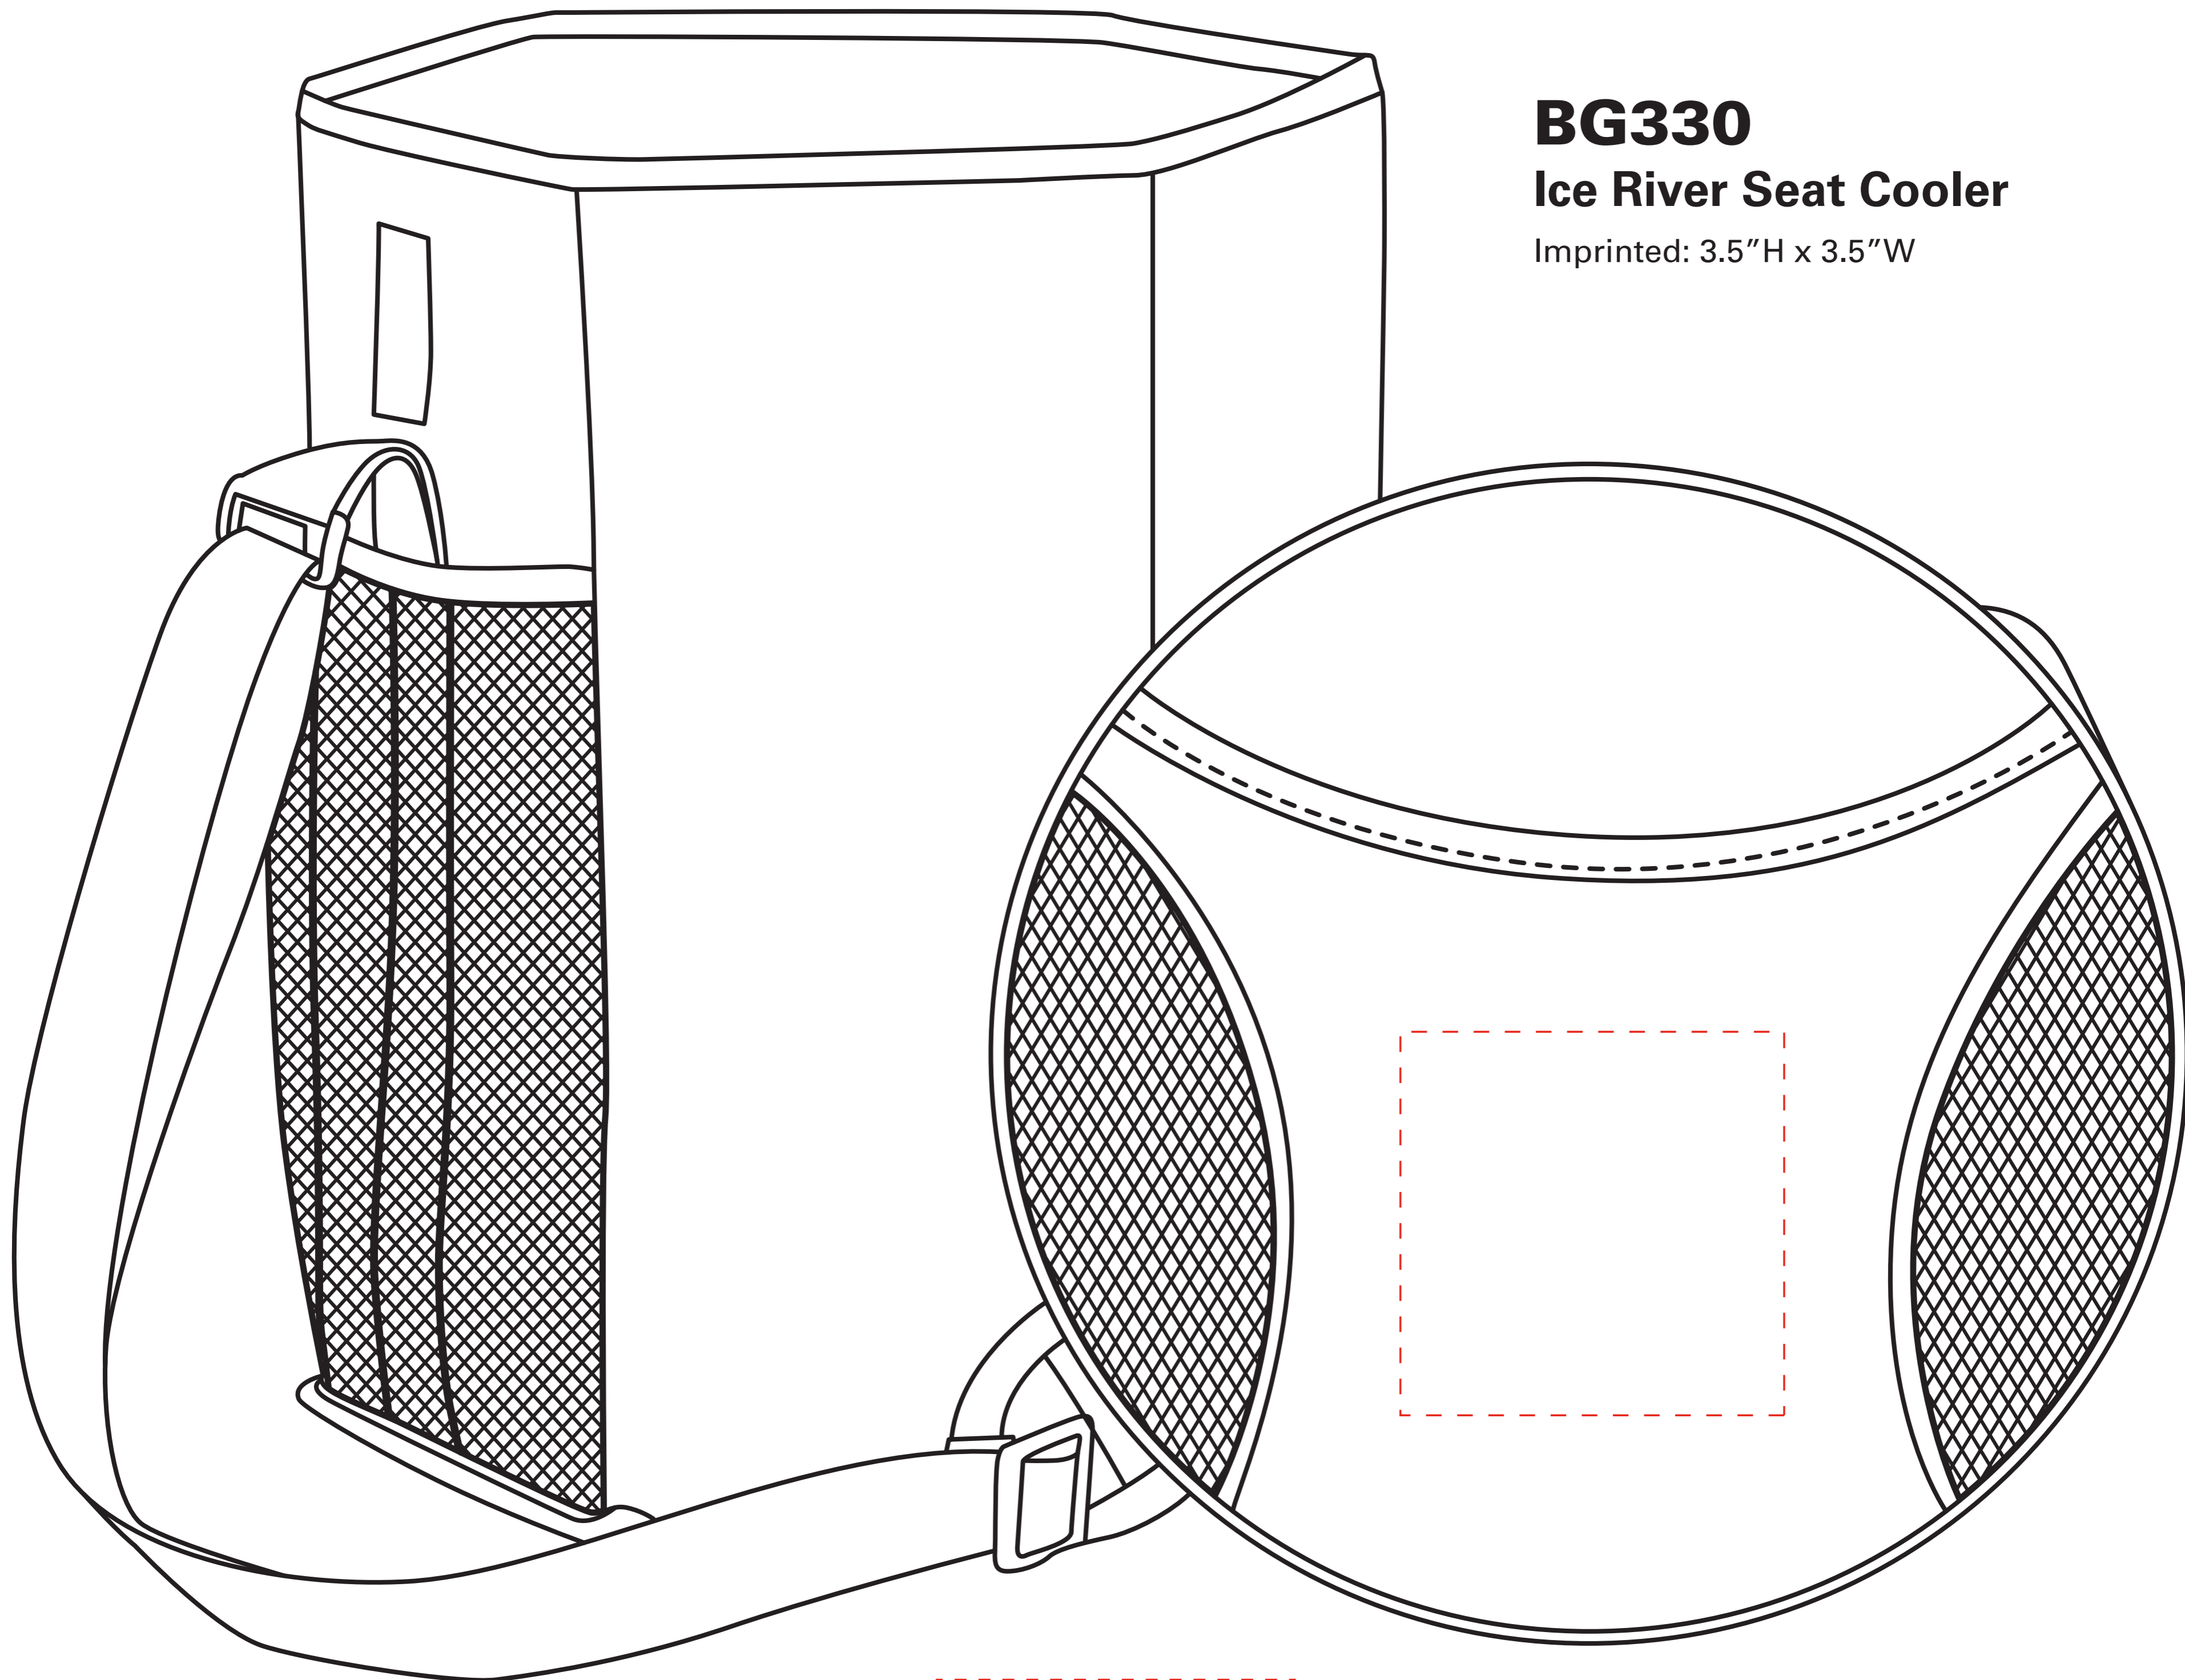

**BG330**  
**Ice River Seat Cooler**

Imprinted: 3.5" H x 3.5" W

Dotted line shows imprint area and will not print.