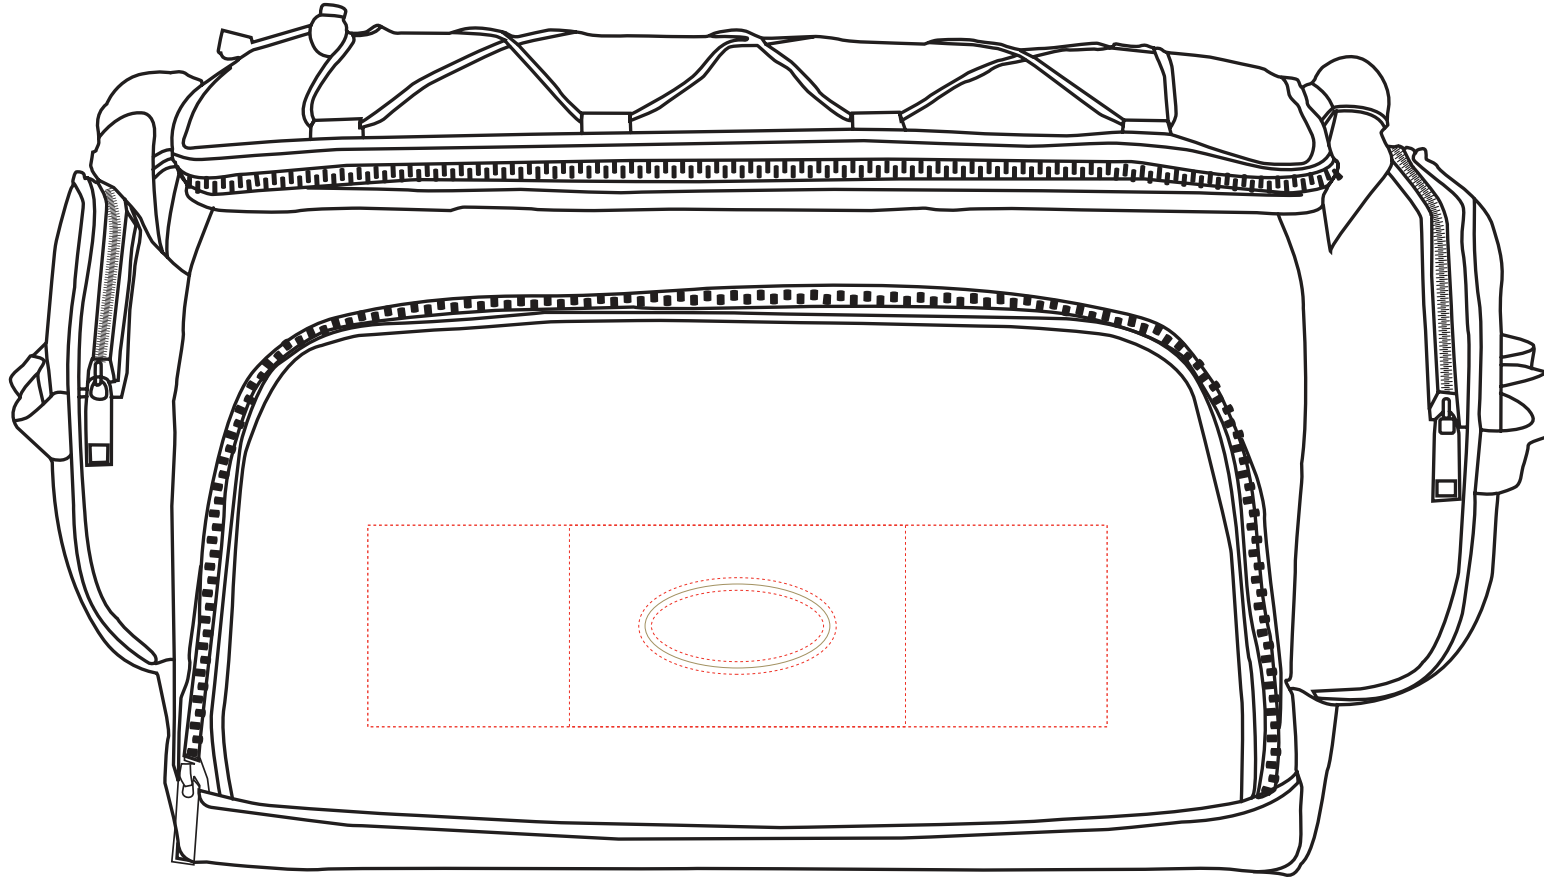

## Ice River Max Pack Cooler

Imprint area: 3"H x 11"W

4CP: 3"H x 5"W

[art is slightly lower on the front pocket  
due to the inside zipper]

Embroidery area: 3"H x 5"W

Dome: 1.25" x 2.75"

35% size

100% size