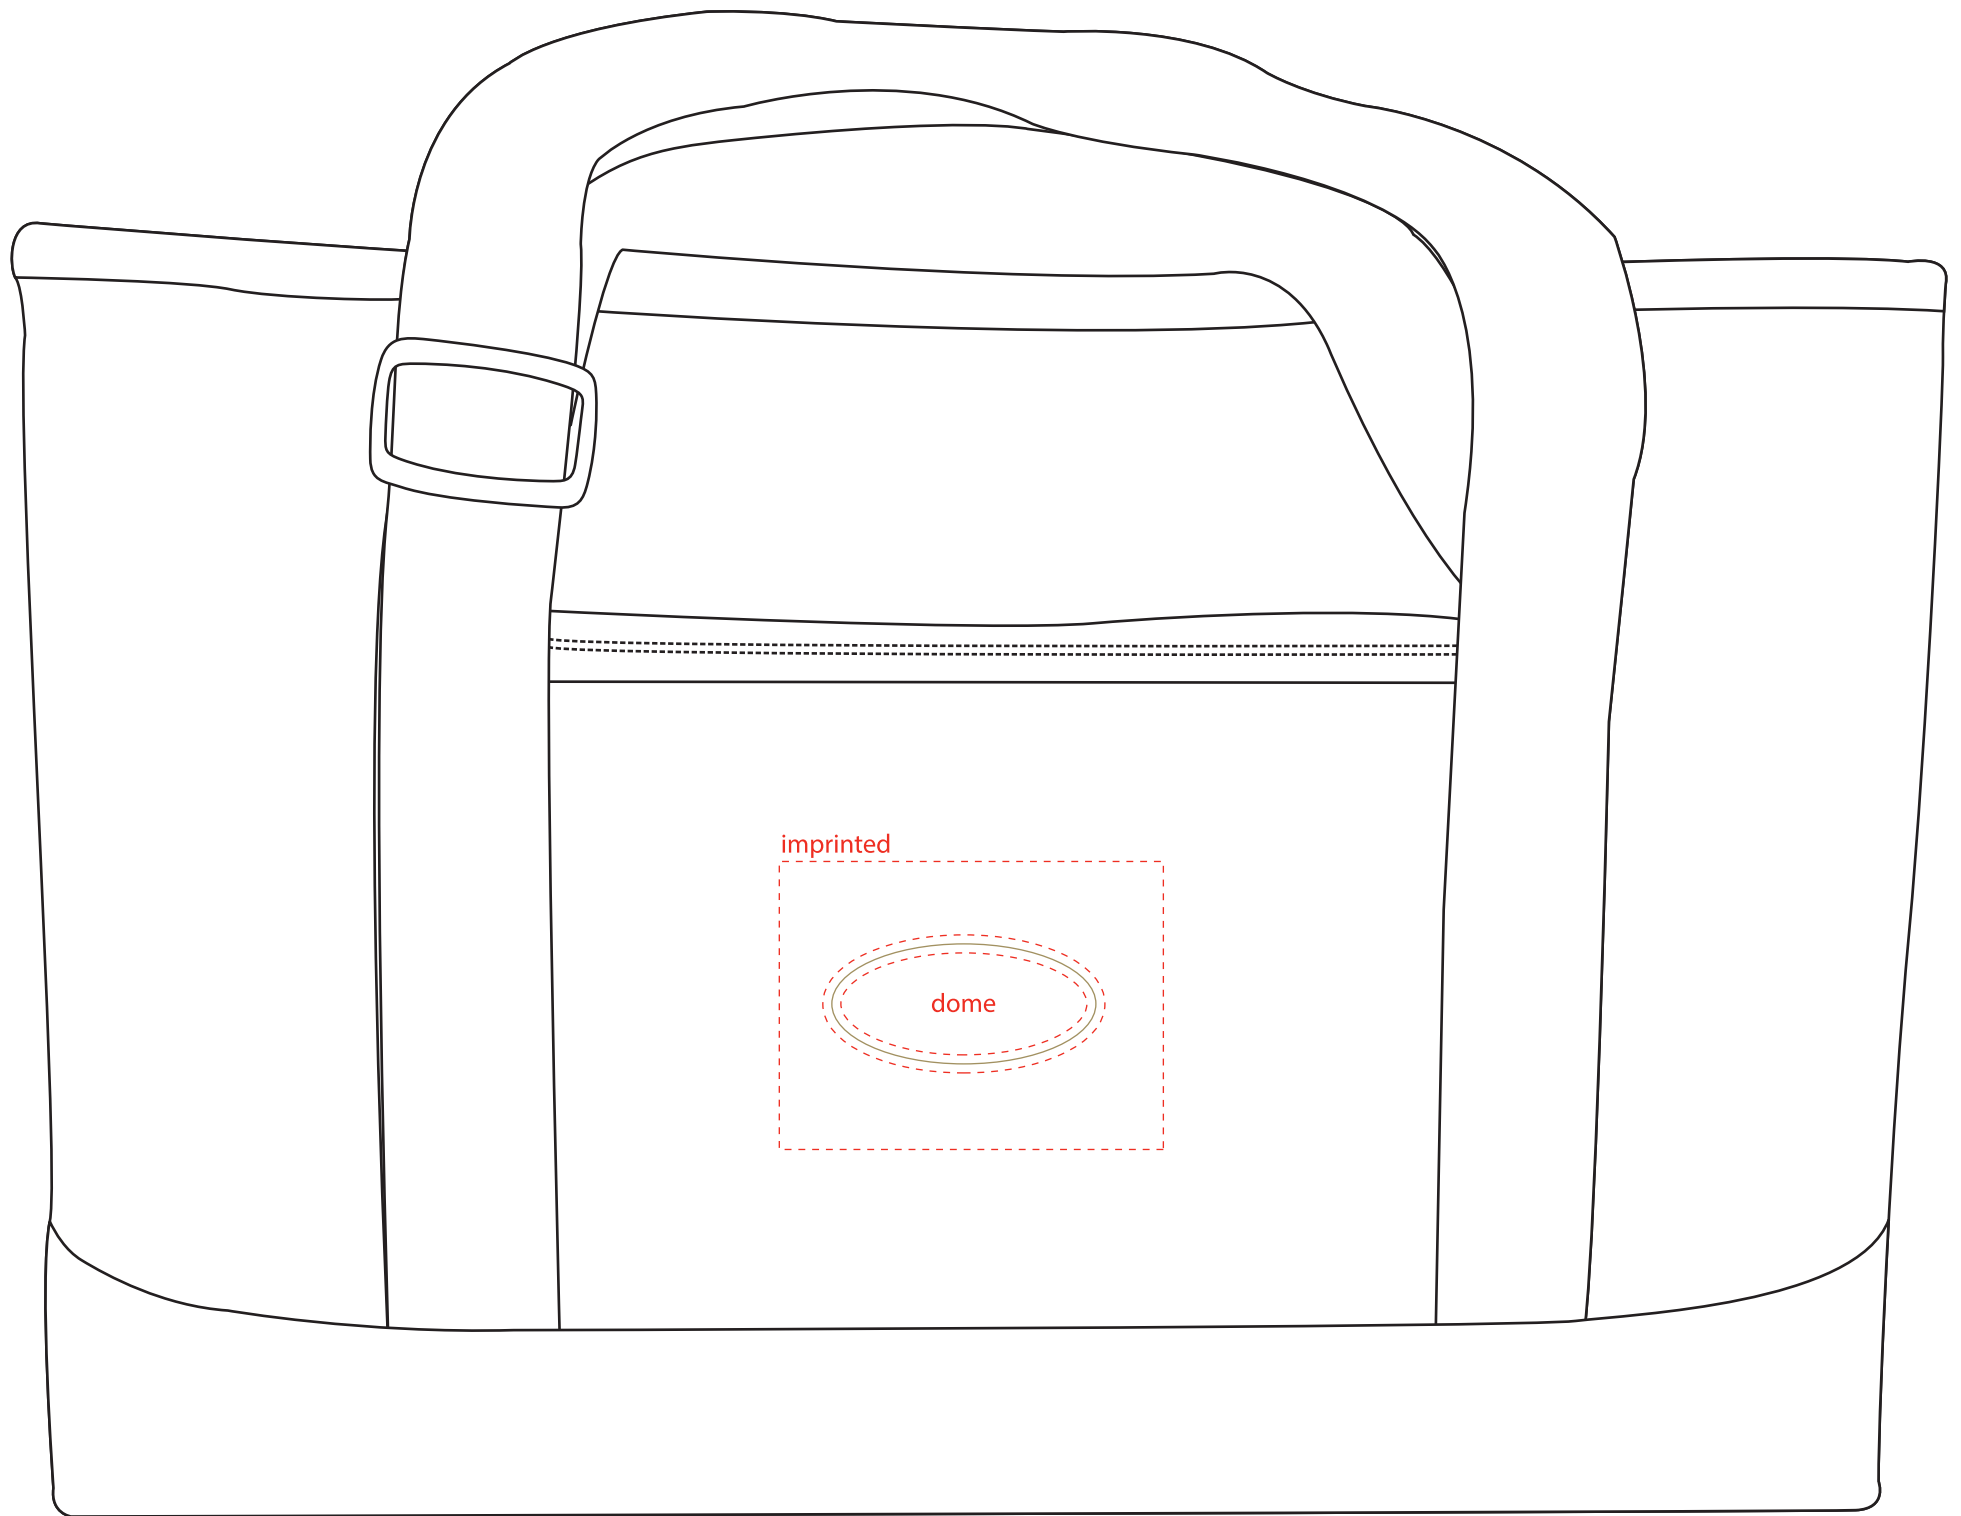

## Ice River Extreme Cooler

Imprint area: 3 x 4

Dome: 1.25 x 2.75

shown at 50%

Dotted line shows imprint area and will not print.