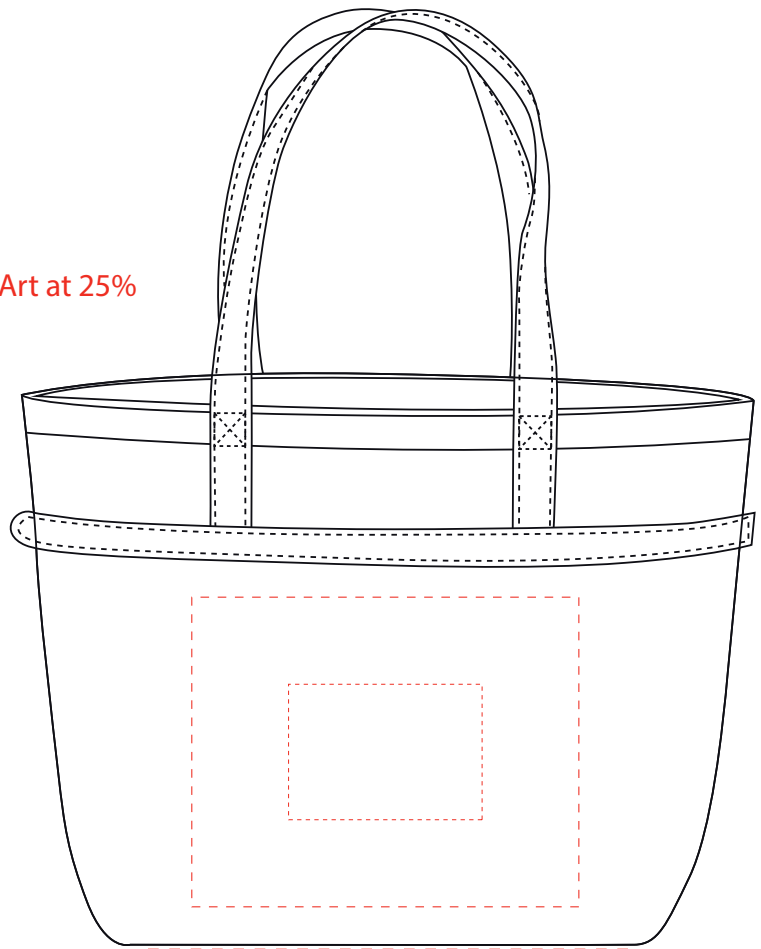

BG475

Terra Verde Tote

Imprinted: 8" H x 10" W

Embroidery: 3 5" H x 5" W

Art at 25%

Art at 50%

Dotted line shows imprint area and will not print.