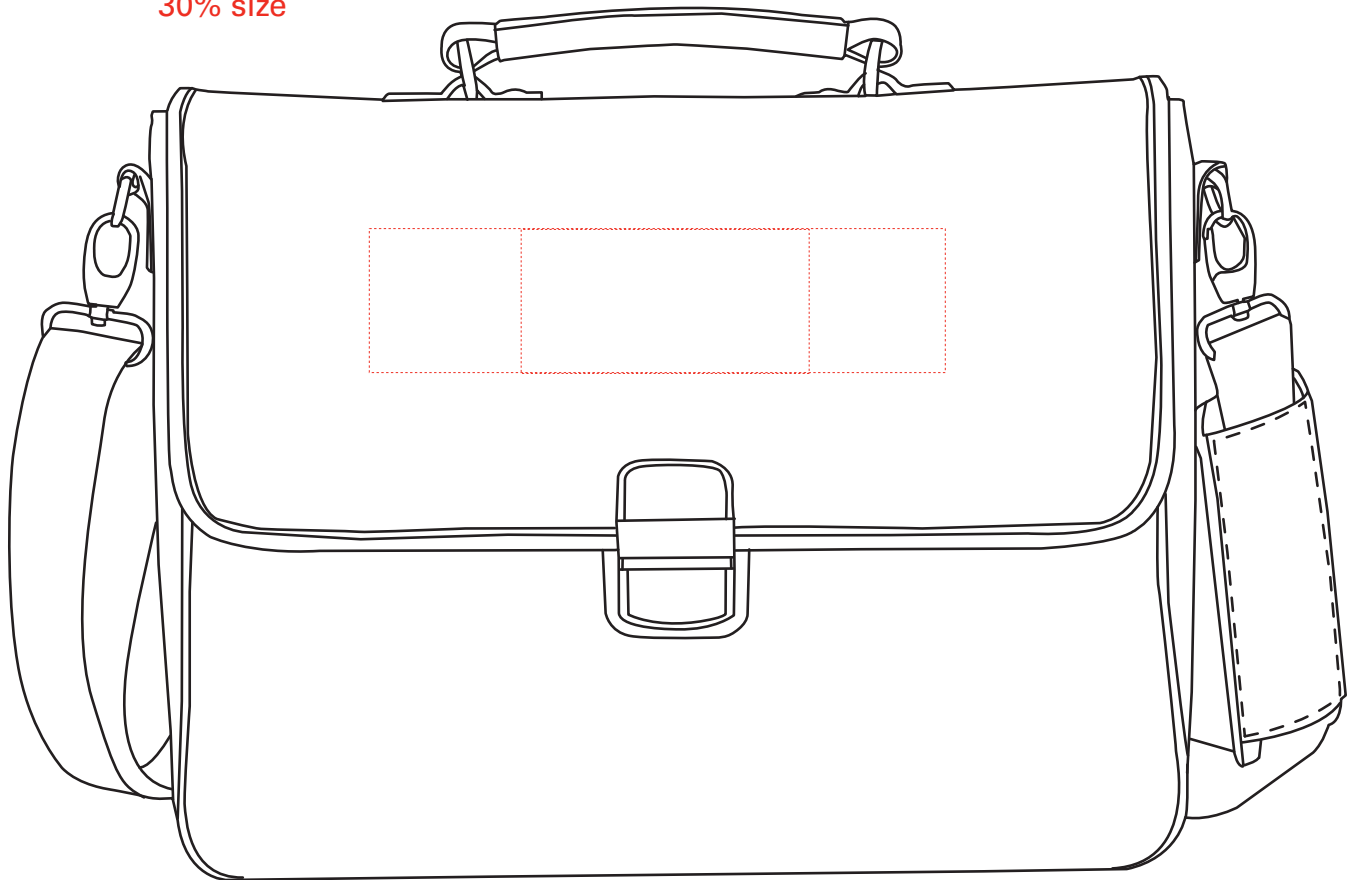

BG511

Impresario Messenger

Imprinted: 2.5"H x 10"W

4CP Imprinted: 2.5"H x 5"W

75% size

30% size

Dotted line shows imprint area and will not print.