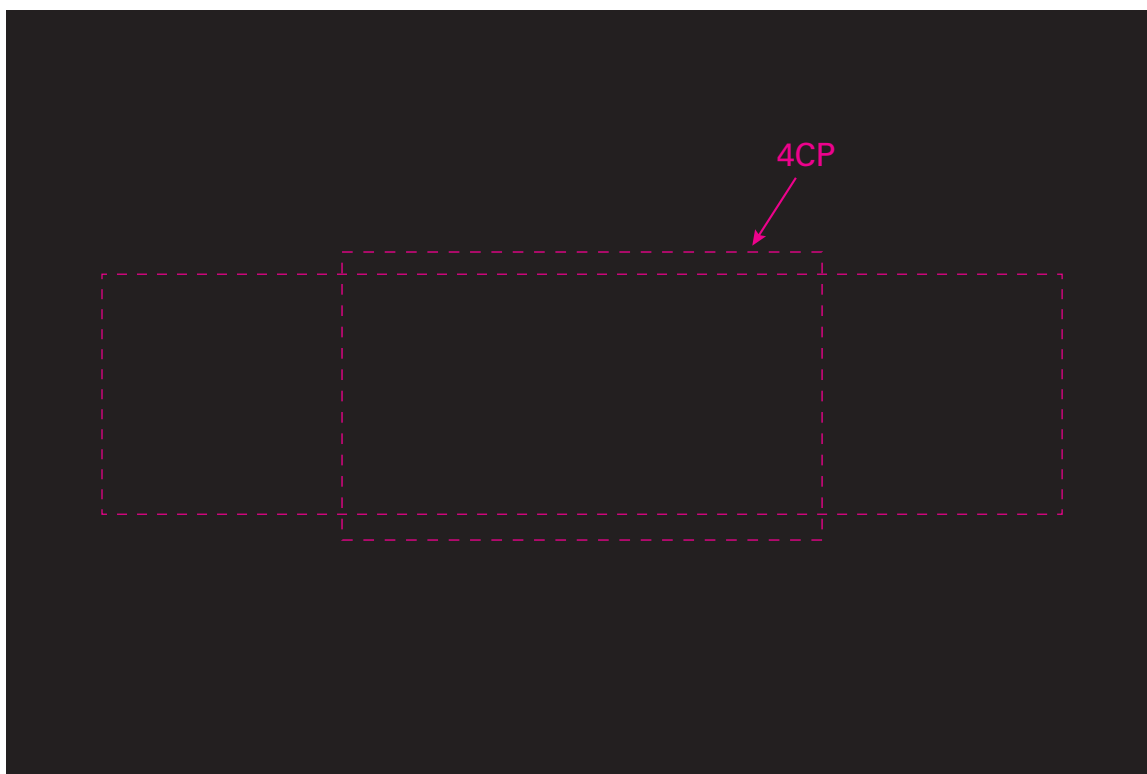

WORK ORDER NUMBER

DATE

BG511BK

Impresario Messenger

Imprint area: 2.5"H x 10"W

4CP Imprint area: 3"H x 5"W

Quantity: ?

Print at ?

shown at 50%

Dotted line shows imprint area and will not print.

This art proof shows the approximate size, color and placement of your imprint relative to the size of the item.