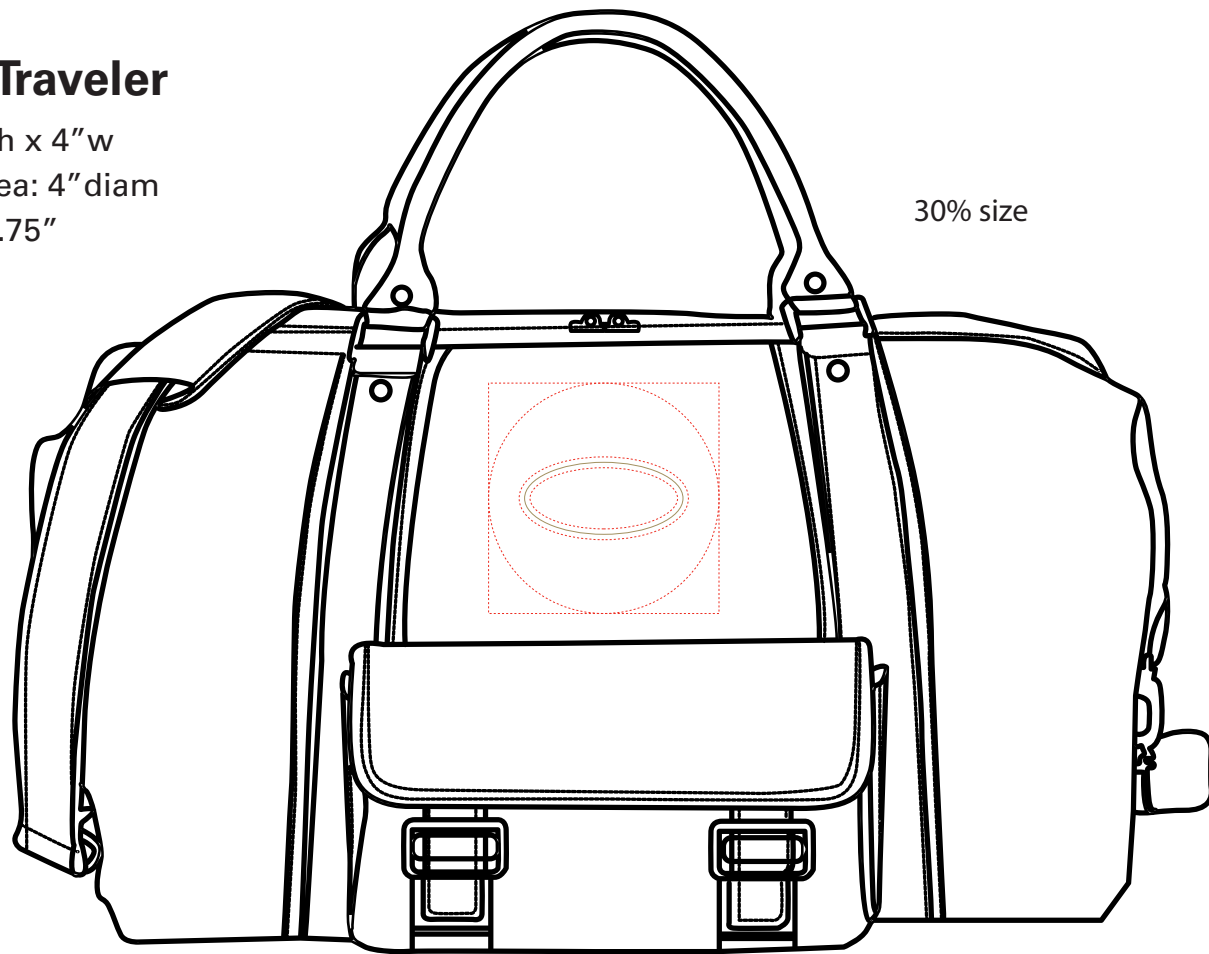

BG513

The World Traveler

Imprint area: 4" h x 4" w

Embroidered area: 4" diam

Dome: 1.25" x 2.75"

30% size

100% size